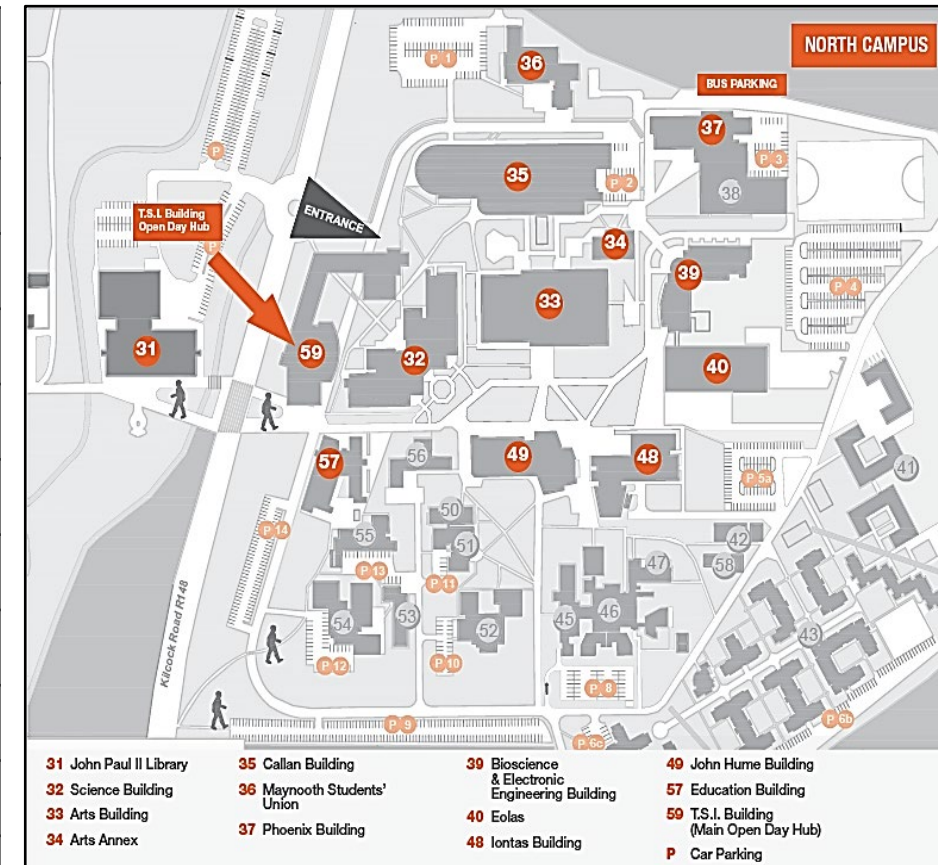

# TOURS TIMETABLE | MAYNOOTH UNIVERSITY OPEN DAY | SATURDAY 25 NOVEMBER

Time	Tour	Starting Location
10:55am	Science* <i>(Repeated at 12:40pm)</i>	TSI LT3 in TSI Building (59 on map)
10:55am	Media Studies* <i>(Repeated at 12:40pm)</i>	JHL2 in John Hume Building (49 on map)
10:55am	Computer Science / Multimedia* <i>(Repeated at 12:40pm)</i>	JHL3 in John Hume Building (49 on map)
11:00am	Campus & Library Tour <i>(Repeated at 12pm, 1pm, 2pm)</i>	Foyer of Education Building (57 on map)
11:30am	Experimental Physics/Astrophysics*	TSI LT3 in TSI Building (59 on map)
11:30am	Computational Thinking*	TSI 126 in TSI Building (59 on map)
12:00pm	Campus & Library Tour <i>(Repeated at 1pm, 2pm)</i>	Foyer of Education Building (57 on map)
12:05pm	Chemistry/Pharmaceutical & Biomedical Chemistry*	TSI LT3 in TSI Building (59 on map)
12:05pm	Music Technology*	TSI 126 in TSI Building (59 on map)
12:40pm	Science*	TSI LT3 in TSI Building (59 on map)
12:40pm	Media Studies*	JHL2 in John Hume Building (49 on map)
12:40pm	Computer Science / Multimedia*	JHL3 in John Hume Building (49 on map)
12:40pm	Music*	Arts Annex (34 on map)
1:00pm	Campus & Library Tour <i>(Repeated at 2pm)</i>	Foyer of Education Building (57 on map)
1:15pm	Biology / Biotechnology / Biomedical Sciences*	JHL1 in John Hume Building (49 on map)
2:00pm	Campus & Library Tour	Foyer of Education Building (57 on map)

\*The tour will begin immediately after the talk

**SATURDAY 25 NOVEMBER  
TOURS TIMETABLE**