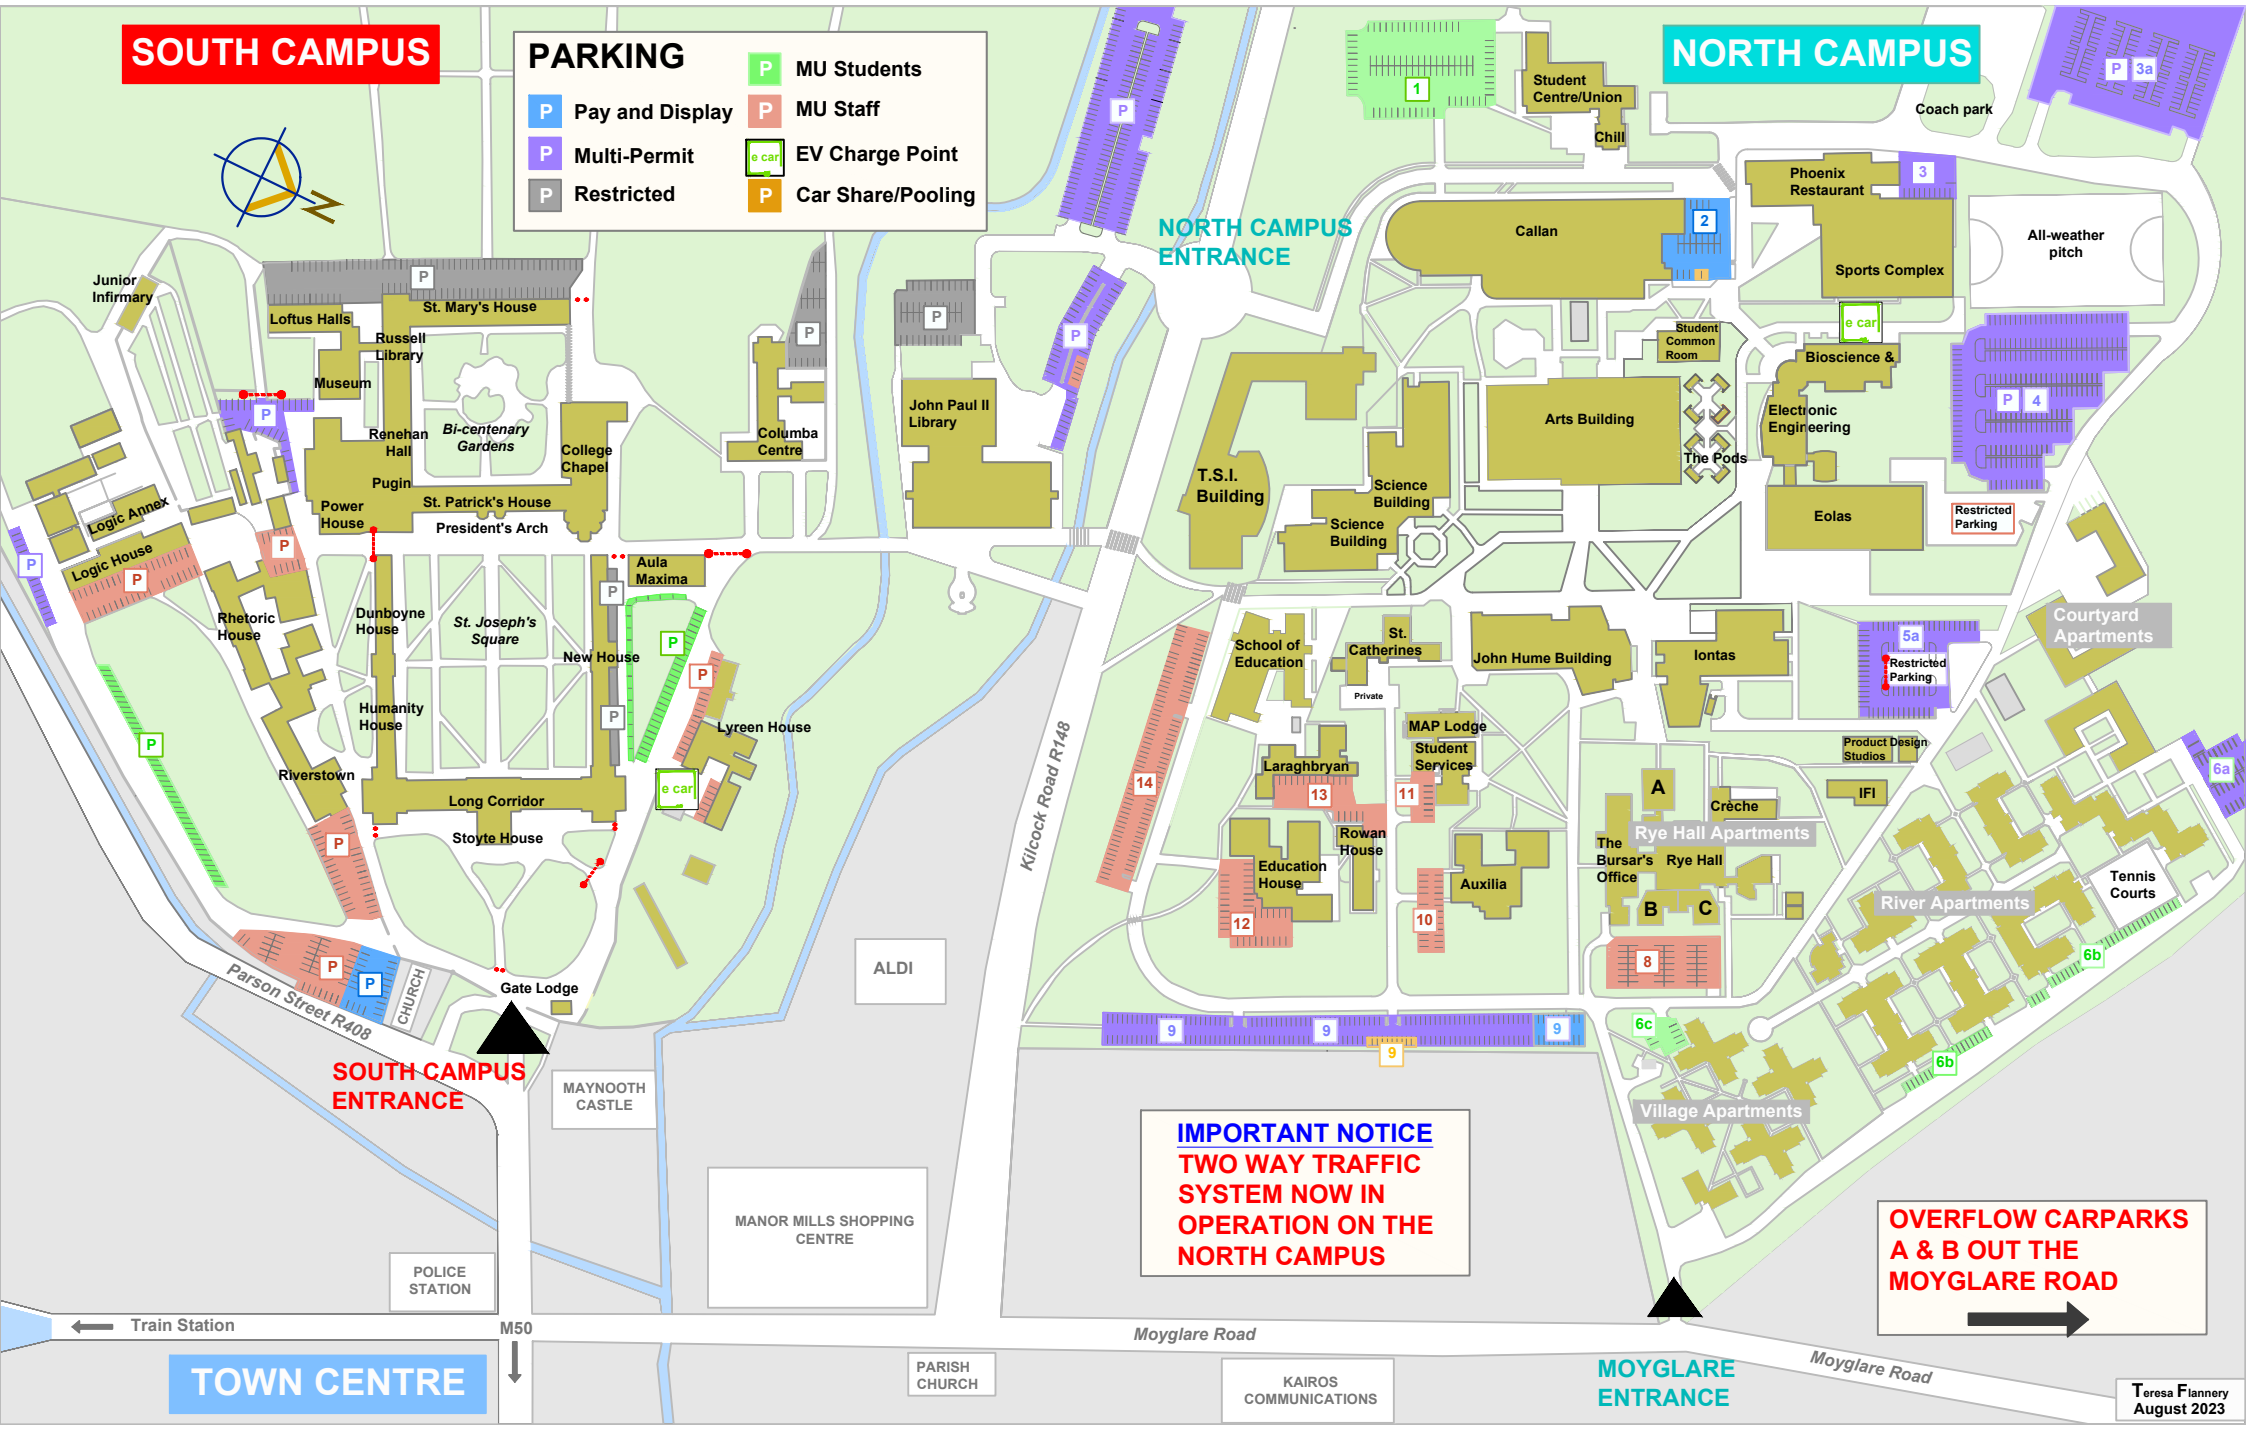

SOUTH CAMPUS

PARKING

- P MU Students
- P Pay and Display
- P Multi-Permit
- P Restricted
- P MU Staff
- e car EV Charge Point
- P Car Share/Pooling

NORTH CAMPUS

IMPORTANT NOTICE
TWO WAY TRAFFIC
SYSTEM NOW IN
OPERATION ON THE
NORTH CAMPUS

OVERFLOW CARPARKS
A & B OUT THE
MOYGLARE ROAD

TOWN CENTRE

MOYGLARE ENTRANCE