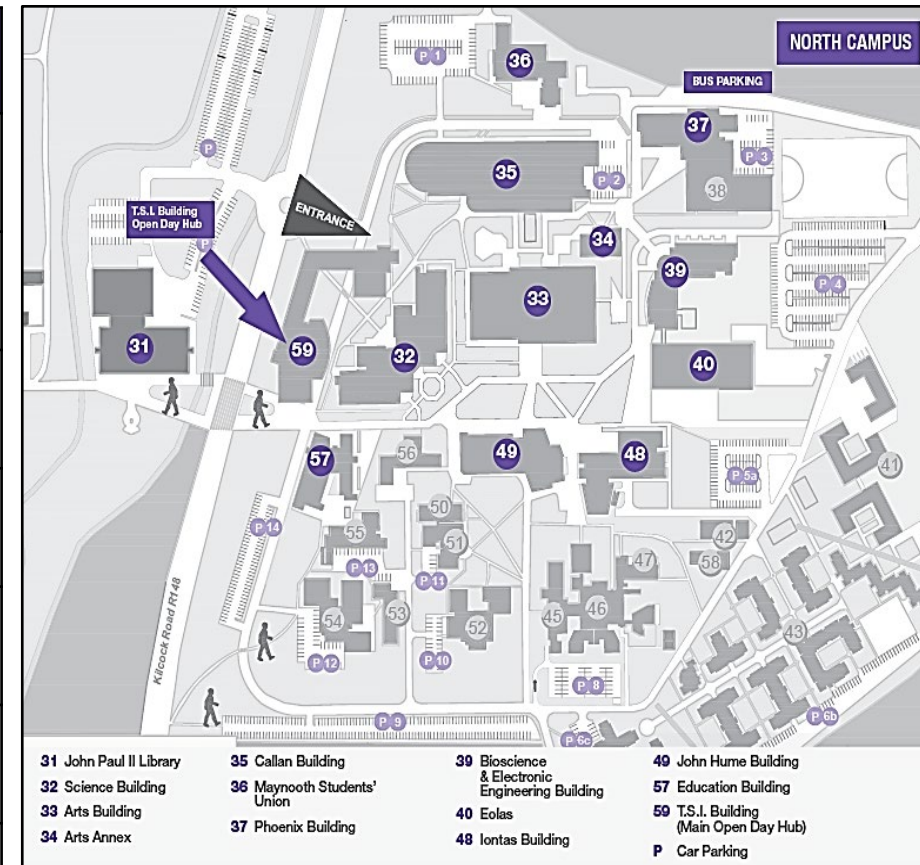

TOURS TIMETABLE | MAYNOOTH UNIVERSITY OPEN DAY | FRIDAY 24 NOVEMBER

Time	Tour	Starting Location
09:55am	Media Studies* <i>(Repeated at 11:40am)</i>	JHL2 in John Hume Building (49 on map)
09:55am	Computer Science / Multimedia* <i>(Repeated at 11:40am)</i>	JHL3 in John Hume Building (49 on map)
10:00am	Campus & Library Tour <i>(Repeated at 11am, 12pm, 1pm)</i>	Foyer of Education Building (57 on map)
10:30am	Computational Thinking*	TSI 126 in TSI Building (59 on map)
11:00am	Campus & Library Tour <i>(Repeated at 12pm, 1pm)</i>	Foyer of Education Building (57 on map)
11:40am	Media Studies*	JHL2 in John Hume Building (49 on map)
11:40am	Computer Science / Multimedia*	JHL3 in John Hume Building (49 on map)
11:40am	Music*	Arts Annex (34 on map)
12:00pm	Campus & Library Tour <i>(Repeated at 1pm)</i>	Foyer of Education Building (57 on map)
1:00pm	Campus & Library Tour	Foyer of Education Building (57 on map)

*The tour will begin immediately after the talk

FRIDAY 24 NOVEMBER TOURS TIMETABLE