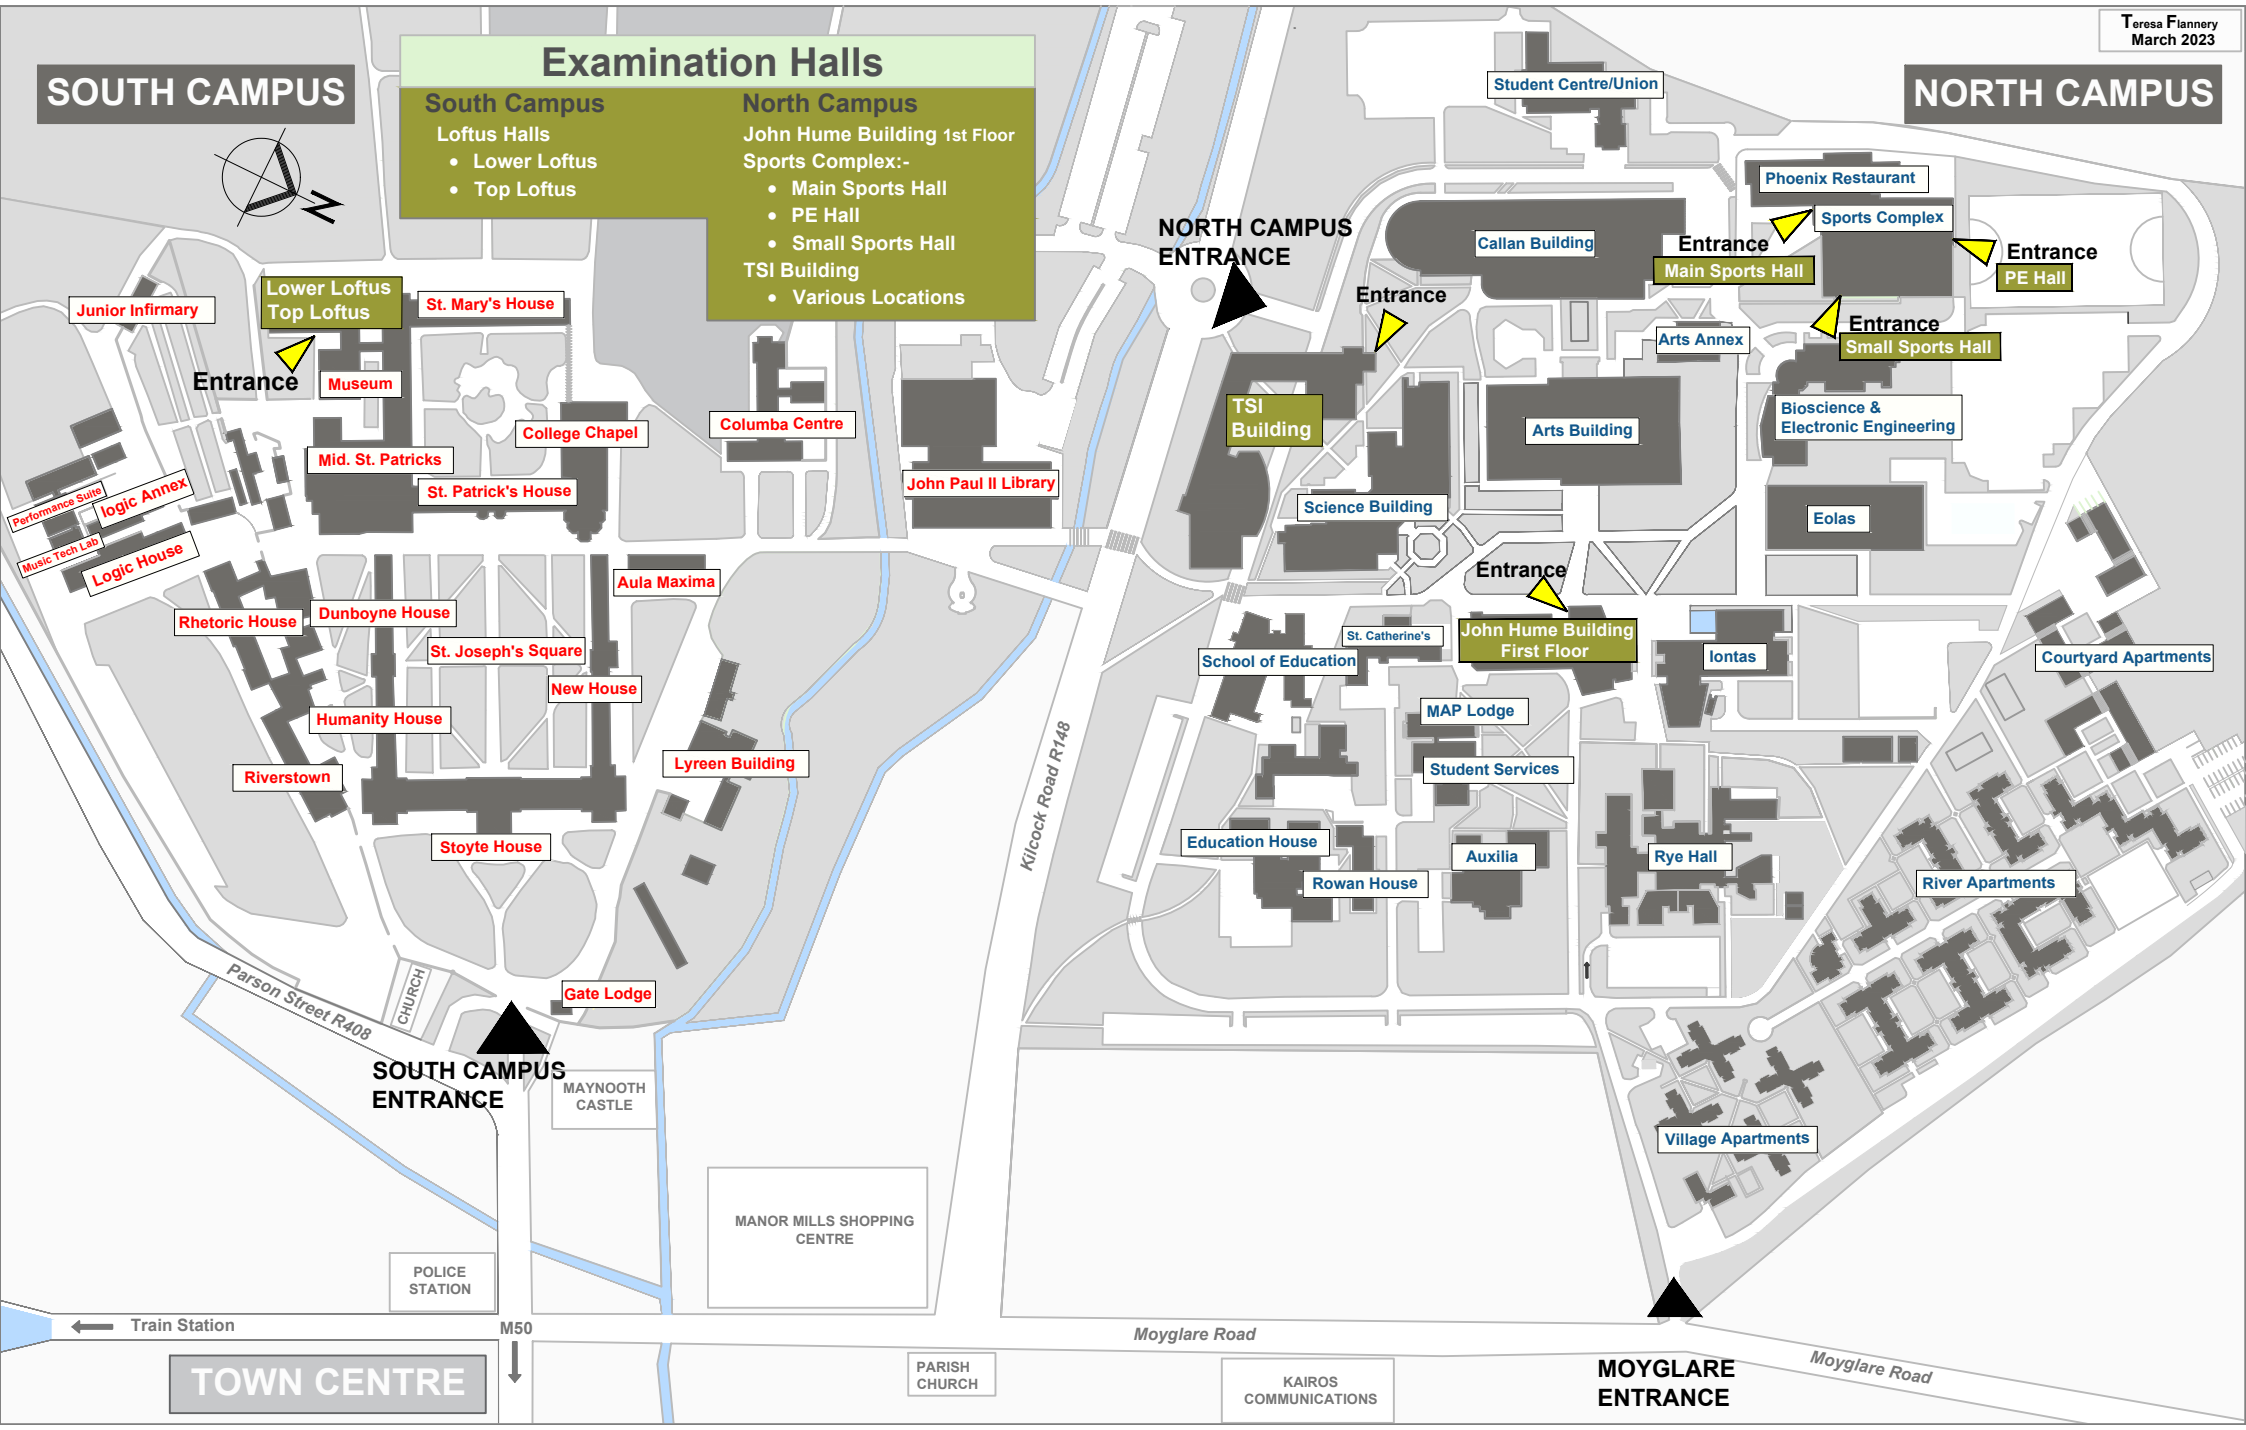

SOUTH CAMPUS

NORTH CAMPUS

Examination Halls

South Campus

- Loftus Halls
 - Lower Loftus
 - Top Loftus

North Campus

- John Hume Building 1st Floor
- Sports Complex:-
 - Main Sports Hall
 - PE Hall
 - Small Sports Hall
- TSI Building
- Various Locations

Riverstown

Lyreen Building

Stoyte House

Gate Lodge

SOUTH CAMPUS
ENTRANCE

MAYNOOTH
CASTLE

MANOR MILLS SHOPPING
CENTRE

POLICE
STATION

NORTH CAMPUS
ENTRANCE

Callan Building

Entrance

Main Sports Hall

Phoenix Restaurant

Sports Complex

Entrance

PE Hall

Auxilia

Rye Hall

River Apartments

Rowan House

Village Apartments

Moyglare Road