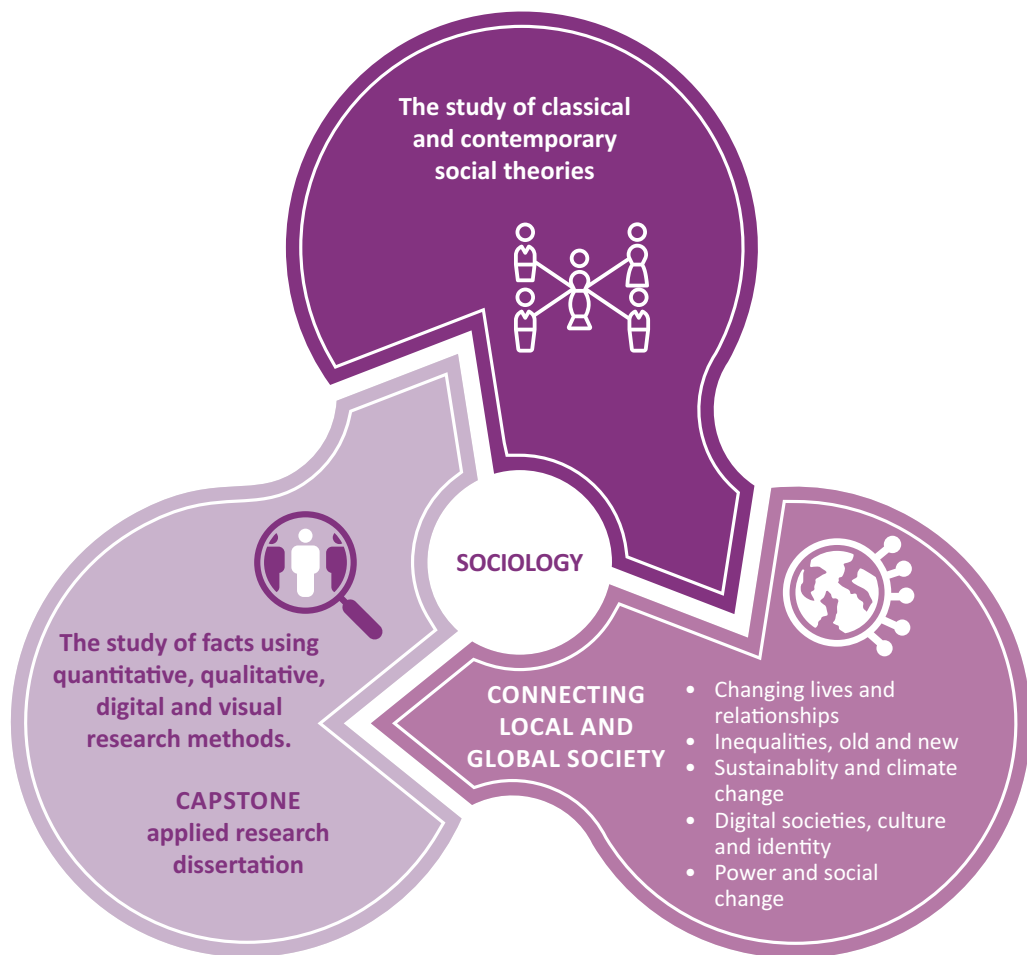

Maynooth University
National University of Ireland Maynooth

WHAT IS SOCIOLOGY?

Department of Sociology & Centre for the Study of Politics

E: sociology.department@mu.ie
www.maynoothuniversity.ie
@MU_Sociology
@MU__Politics

Sociology is the quest for understanding of human social life. From studies of local communities through to global transformations, it uses a wide range of systematic research methods to understand our lives and to explain the institutions and forces that are transforming them.

YEAR 1	YEAR 2	YEAR 3
<p>What is Sociology? What can we learn from it?</p> <p>SEMESTER ONE</p>	<p>Learn the key ideas. Learn the craft of research.</p> <p>SEMESTER ONE</p>	<p>Develop the key ideas. Become a researcher.</p> <p>SEMESTER ONE</p>
<p>The sociological imagination and everyday life</p> <p>SEMESTER TWO</p>	<p>Classical social theory. Social research methods.</p> <p>FOLLOW YOUR INTERESTS Choose one from 4-5 choices.</p> <p>SEMESTER TWO</p>	<p>Contemporary social theory. Special Topic Research Project. Choose your own research question.</p> <p>FOLLOW YOUR INTERESTS Choose one from 4-5 choices.</p> <p>SEMESTER TWO</p>
<p>Sociological concepts and contemporary Ireland</p>	<p>Structures of inequality. Social research methods: fieldwork, survey, online.</p> <p>FOLLOW YOUR INTERESTS 1 elective from choice of 5.</p>	<p>Special Topic Research Project</p> <p>FOLLOW YOUR INTERESTS 2 electives from 7 choices.</p>