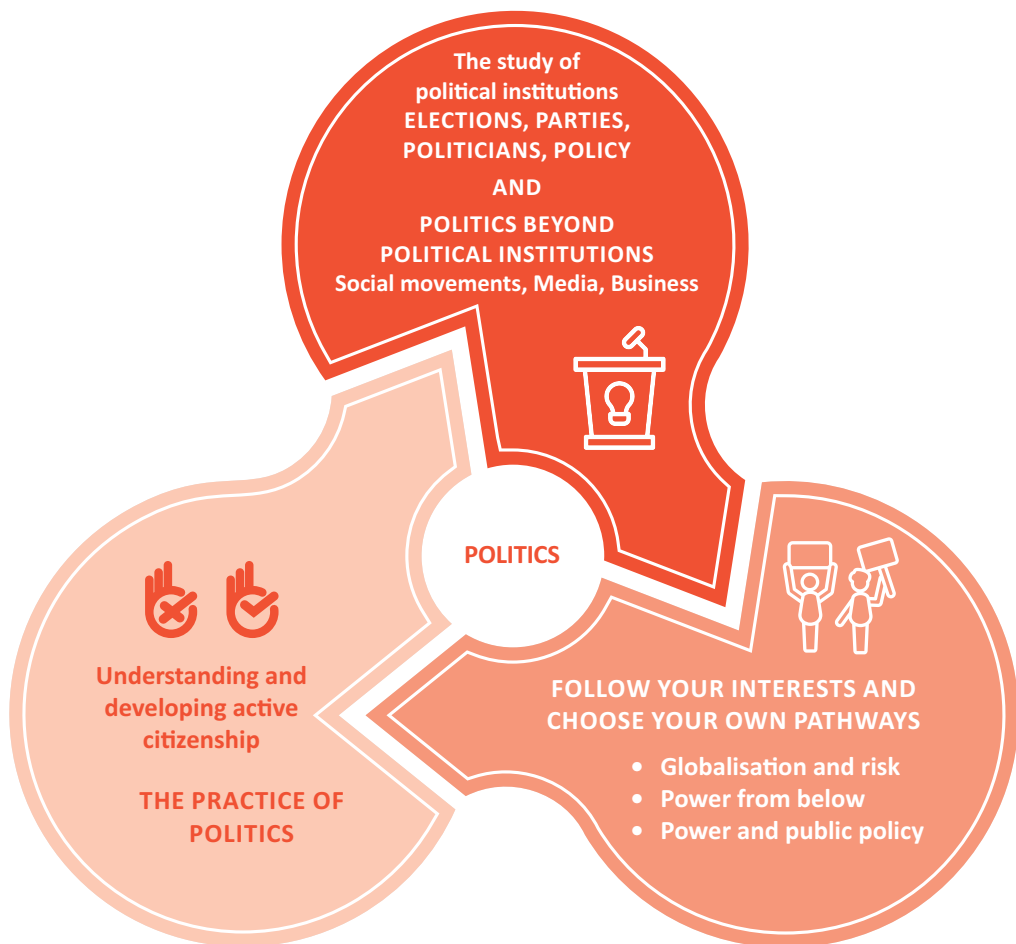

WHAT IS POLITICS?

Department of Sociology & Centre for the Study of Politics

E: sociology.department@mu.ie
www.maynoothuniversity.ie
 @MU_Sociology
 @MU__Politics

"Politics is the study of who gets what, where and how." (Laswell 1965). Maynooth politics goes beyond the usual – to explore power from below.

YEAR 1	YEAR 2	YEAR 3
An introduction to the subject and key concepts.	Learn the key ideas. Research Power.	Develop the key ideas. Become a researcher.
SEMESTER ONE	SEMESTER ONE	SEMESTER ONE
Political institution: theory and practice	Democracy and active citizenship. Research methods. FOLLOW YOUR INTERESTS 1 elective from choice of 5.	Special Topic Research Project. You choose your own research question. FOLLOW YOUR INTERESTS 1 elective from choice of 5.
SEMESTER TWO	SEMESTER TWO	SEMESTER TWO
Political theory, ideas and ideologies.	State and society. Active Citizenship; research methods to shadow power. FOLLOW YOUR INTERESTS 2 electives from choice of 7.	Irish politics and society. Special Topic Research Workshop. FOLLOW YOUR INTERESTS 2 electives from choice of 7.