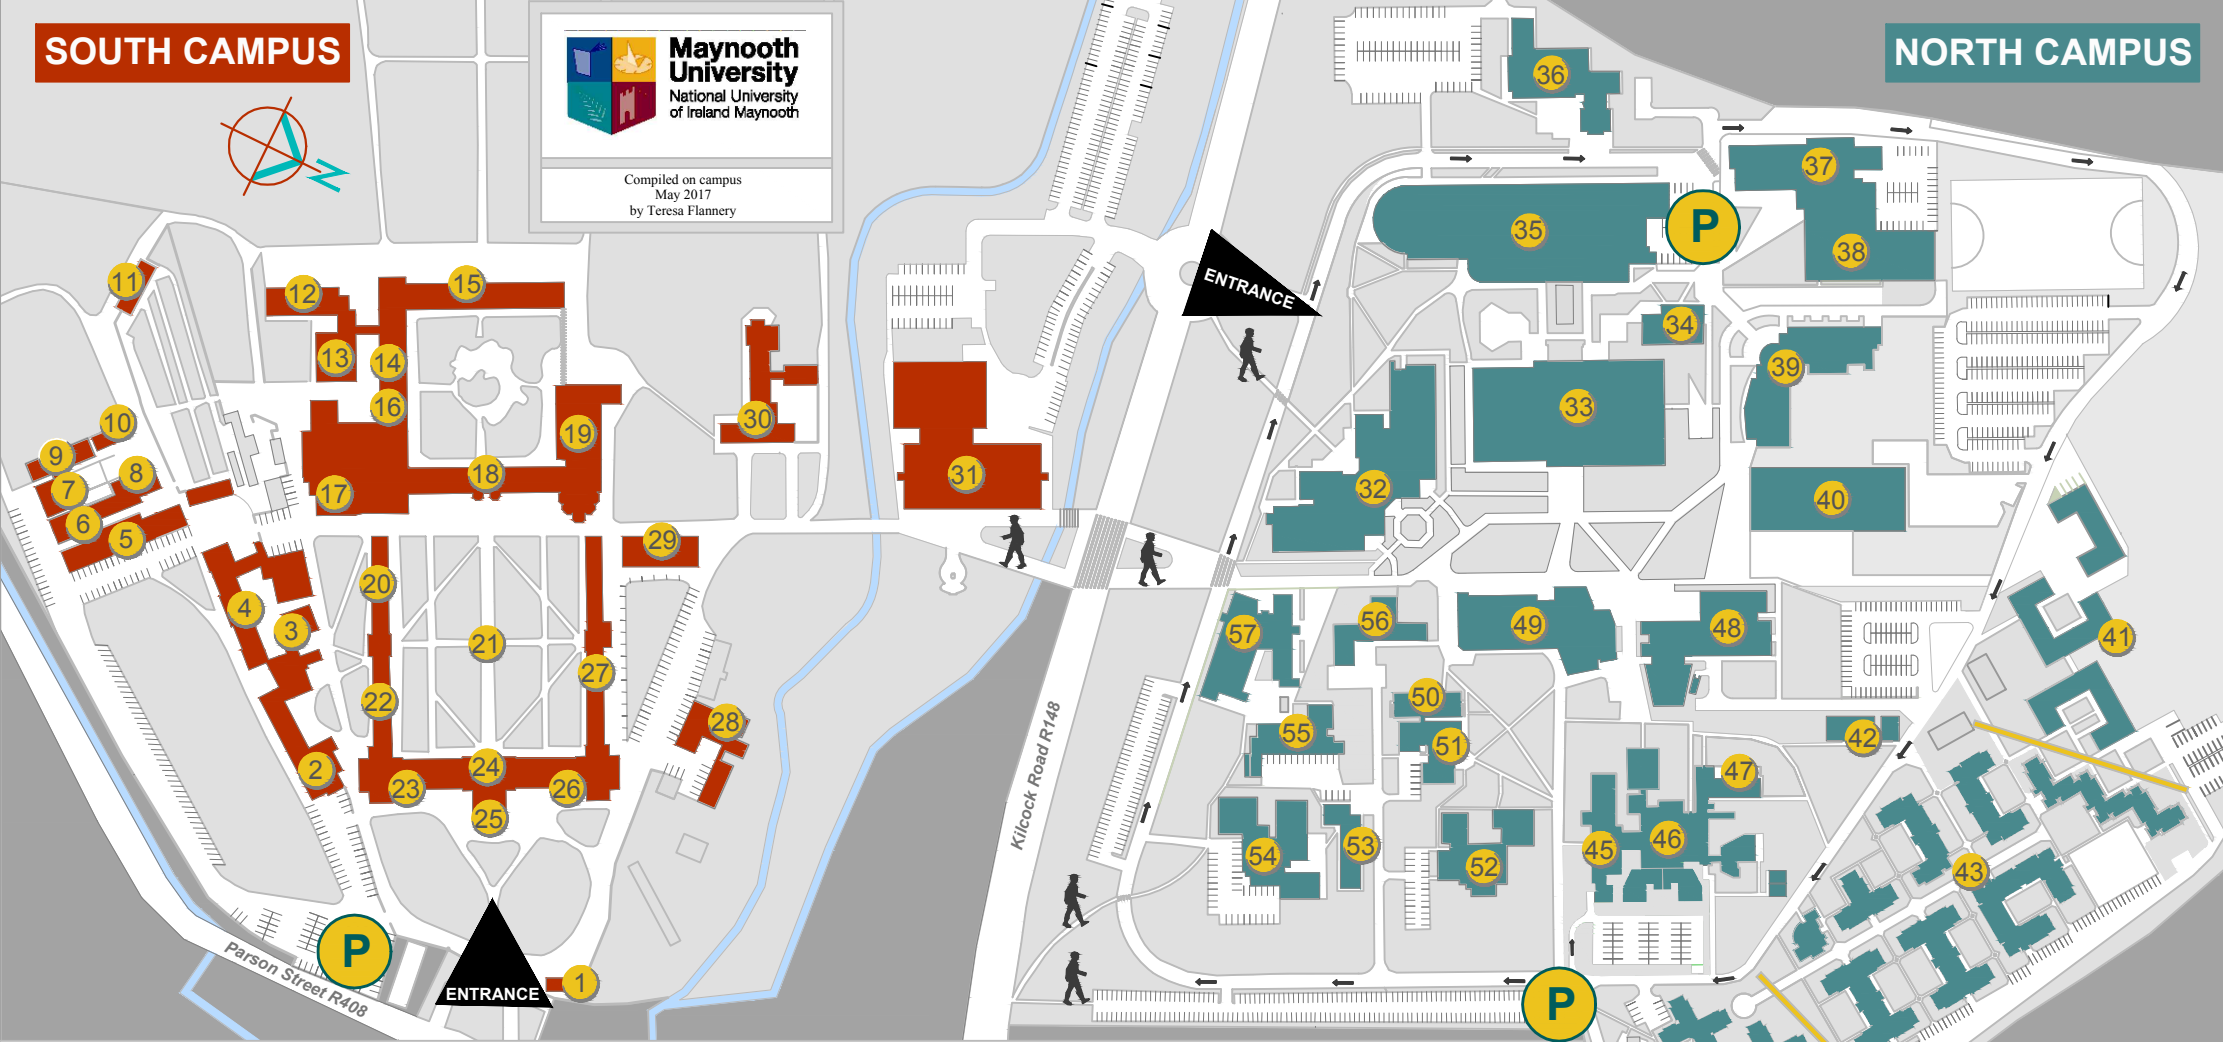

# SOUTH CAMPUS

# NORTH CAMPUS

Compiled on campus  
May 2017  
by Teresa Flannery

- Arts Building 33
- Aula Maxima 29
- Auxilia 52
- Bioscience & Electronic Engineering Building 39
- Callan Building 35
- College Chapel 19
- Columba Centre 30
- Courtyard Apartments 41
- Crèche 47
- Dunboyne House 20
- Education House 54
- Eolas 40
- Gate Lodge 1
- Het Hut 10

- Humanity House 22
- Iontas 48
- John Hume Building 49
- John Paul II Library 31
- Junior Infirmary 11
- Laraghbyran House 55
- Loftus Halls 12
- Logic Annex 8
- Logic House 5
- Long Corridor 24
- Lyreen House 28
- MAP Lodge (Access office) 50
- MCCA - Conference & Accommodation 23
- Museum 13

- School of Business 45
- School of Education 57
- Science Building 32
- Sports Complex 38
- St. Catherine's House 56
- St. Joseph's Square 21
- St. Mary's House 15
- St. Patrick's House 18
- Stoyte House 25
- Student Services 51
- Student Union Centre 36
- Student Common Room 34
- Troaire 26
- Village Apartments 44