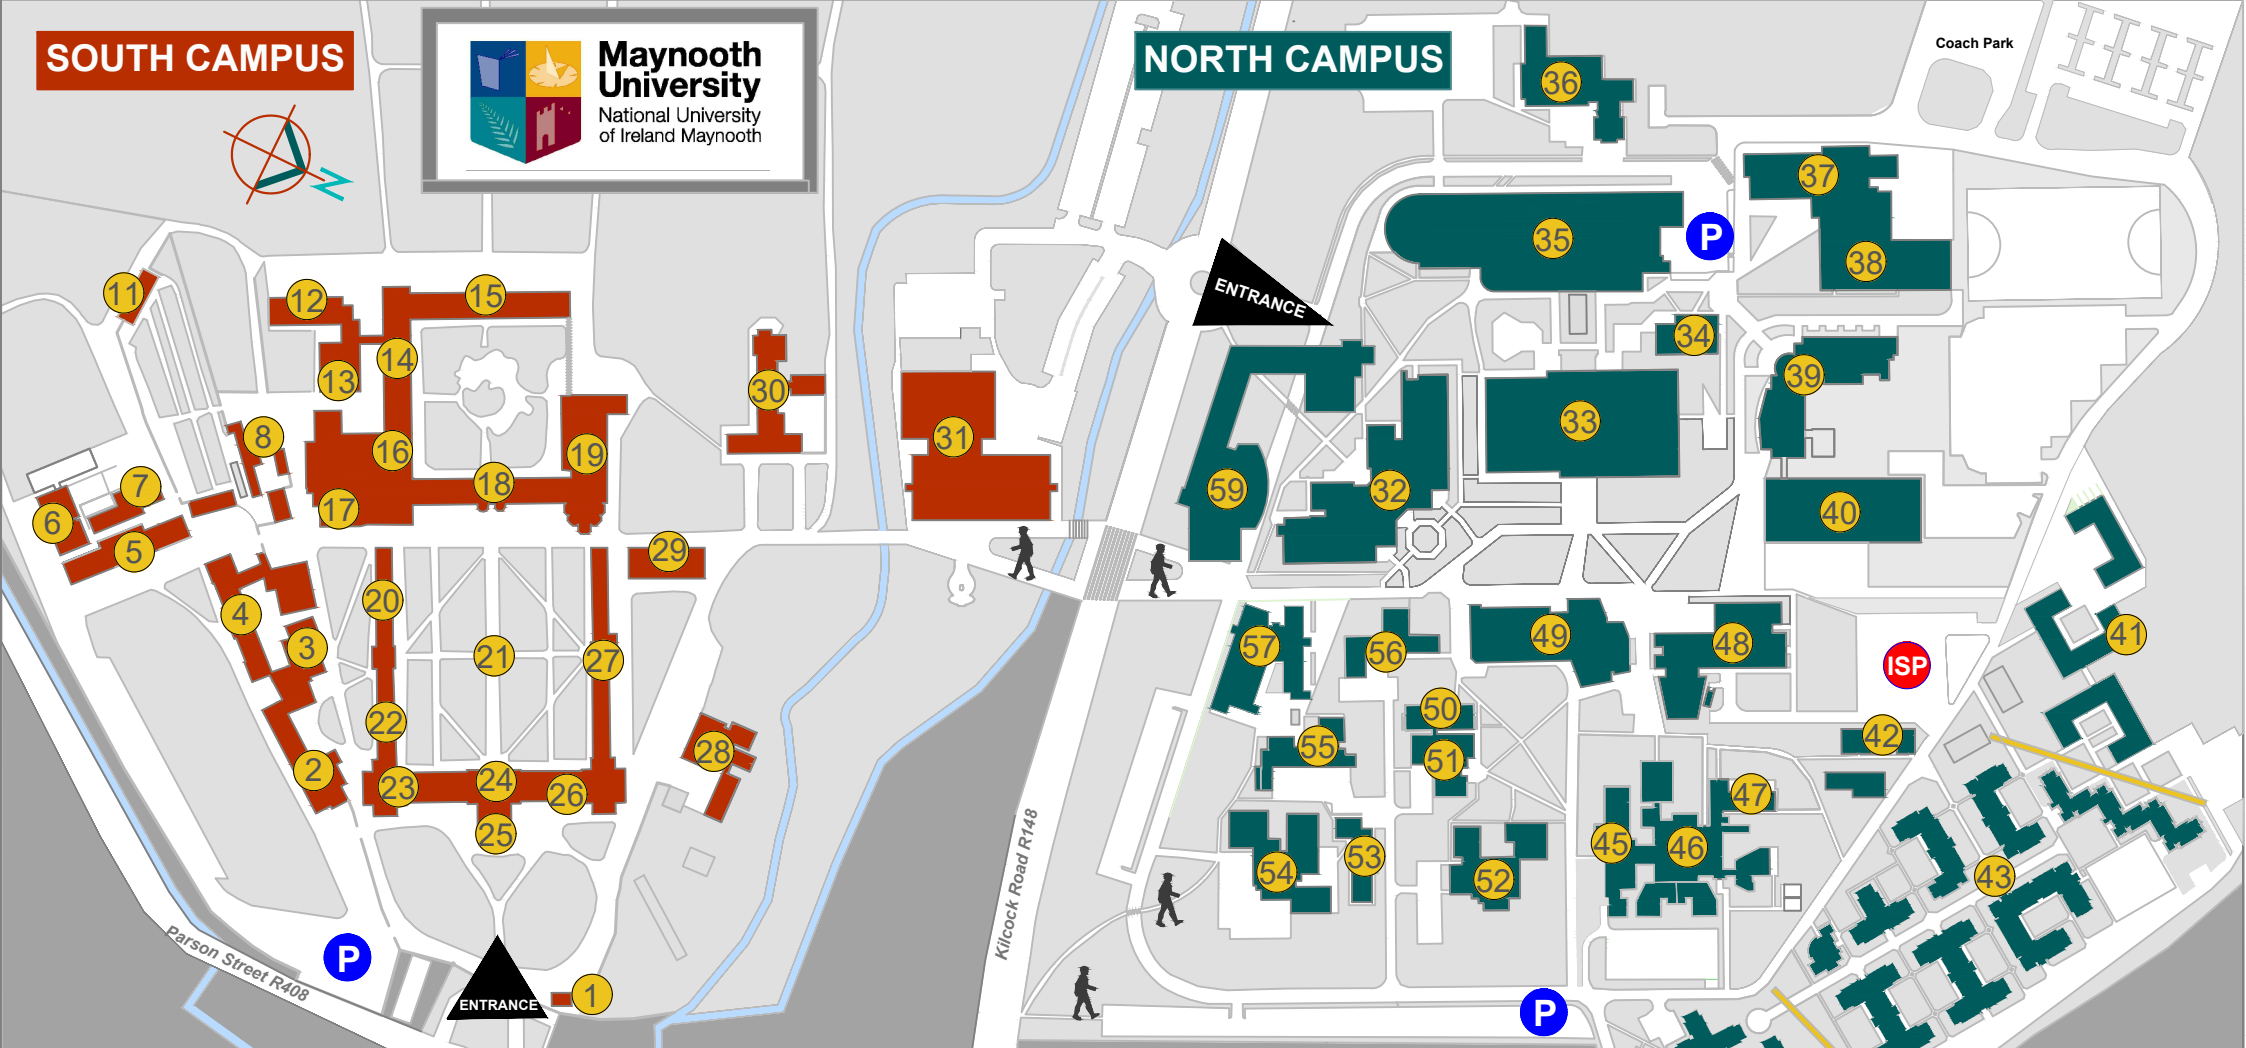

SOUTH CAMPUS

NORTH CAMPUS

Coach Park

- | | | | | |
|--|--------------------------------------|----------------------------|--------------------------|----|
| Apple Store | 8 Gate Lodge | 1 Museum | 13 Rye Hall & Apartments | 46 |
| Arts Building | 33 Humanity House | 22 Music Performance Suite | 6 School of Education | 57 |
| Arts Annex | 34 Iontas | 48 Music Technology Lab | 6 Science Building | 32 |
| Aula Maxima | 29 John Hume Building | 49 New House | 27 Sports Complex | 38 |
| Auxilia | 52 John Paul II Library | 31 Phoenix Restaurant | 37 St. Catherine's House | 56 |
| Bioscience & Electronic Engineering Building | 39 Junior Infirmary | 11 Power House | 17 St. Joseph's Square | 21 |
| Callan Building | 35 Loftus Halls | 55 Product Design Studios | 42 St. Mary's House | 15 |
| College Chapel | 19 Logic Annex | 12 Pugin Hall | 16 St. Patrick's House | 18 |
| Columba Centre | 30 Logic House | 7 Renehan Hall | 16 Stoyte House | 25 |
| Courtyard Apartments | 41 Long Corridor | 5 Rhetoric Annex | 3 Student Services | 51 |
| Crèche | 47 Lyreen House | 24 Rhetoric House | 4 Student Union Centre | 36 |
| Dunboyne House | 20 MAP Lodge (Access office) | 28 River Apartments | 43 The Bursar's Office | 45 |
| Education House | 54 MCCA - Conference & Accommodation | 50 Riverstown Lodge | 2 T.S.I Building | 59 |
| Eolas | 40 | 23 Russell Library | 53 Trocaire | 26 |
| | | | 14 Village Apartments | 44 |

PARKING Pay and Display P

IONTAS Special Parking ISP

Moyglare Road