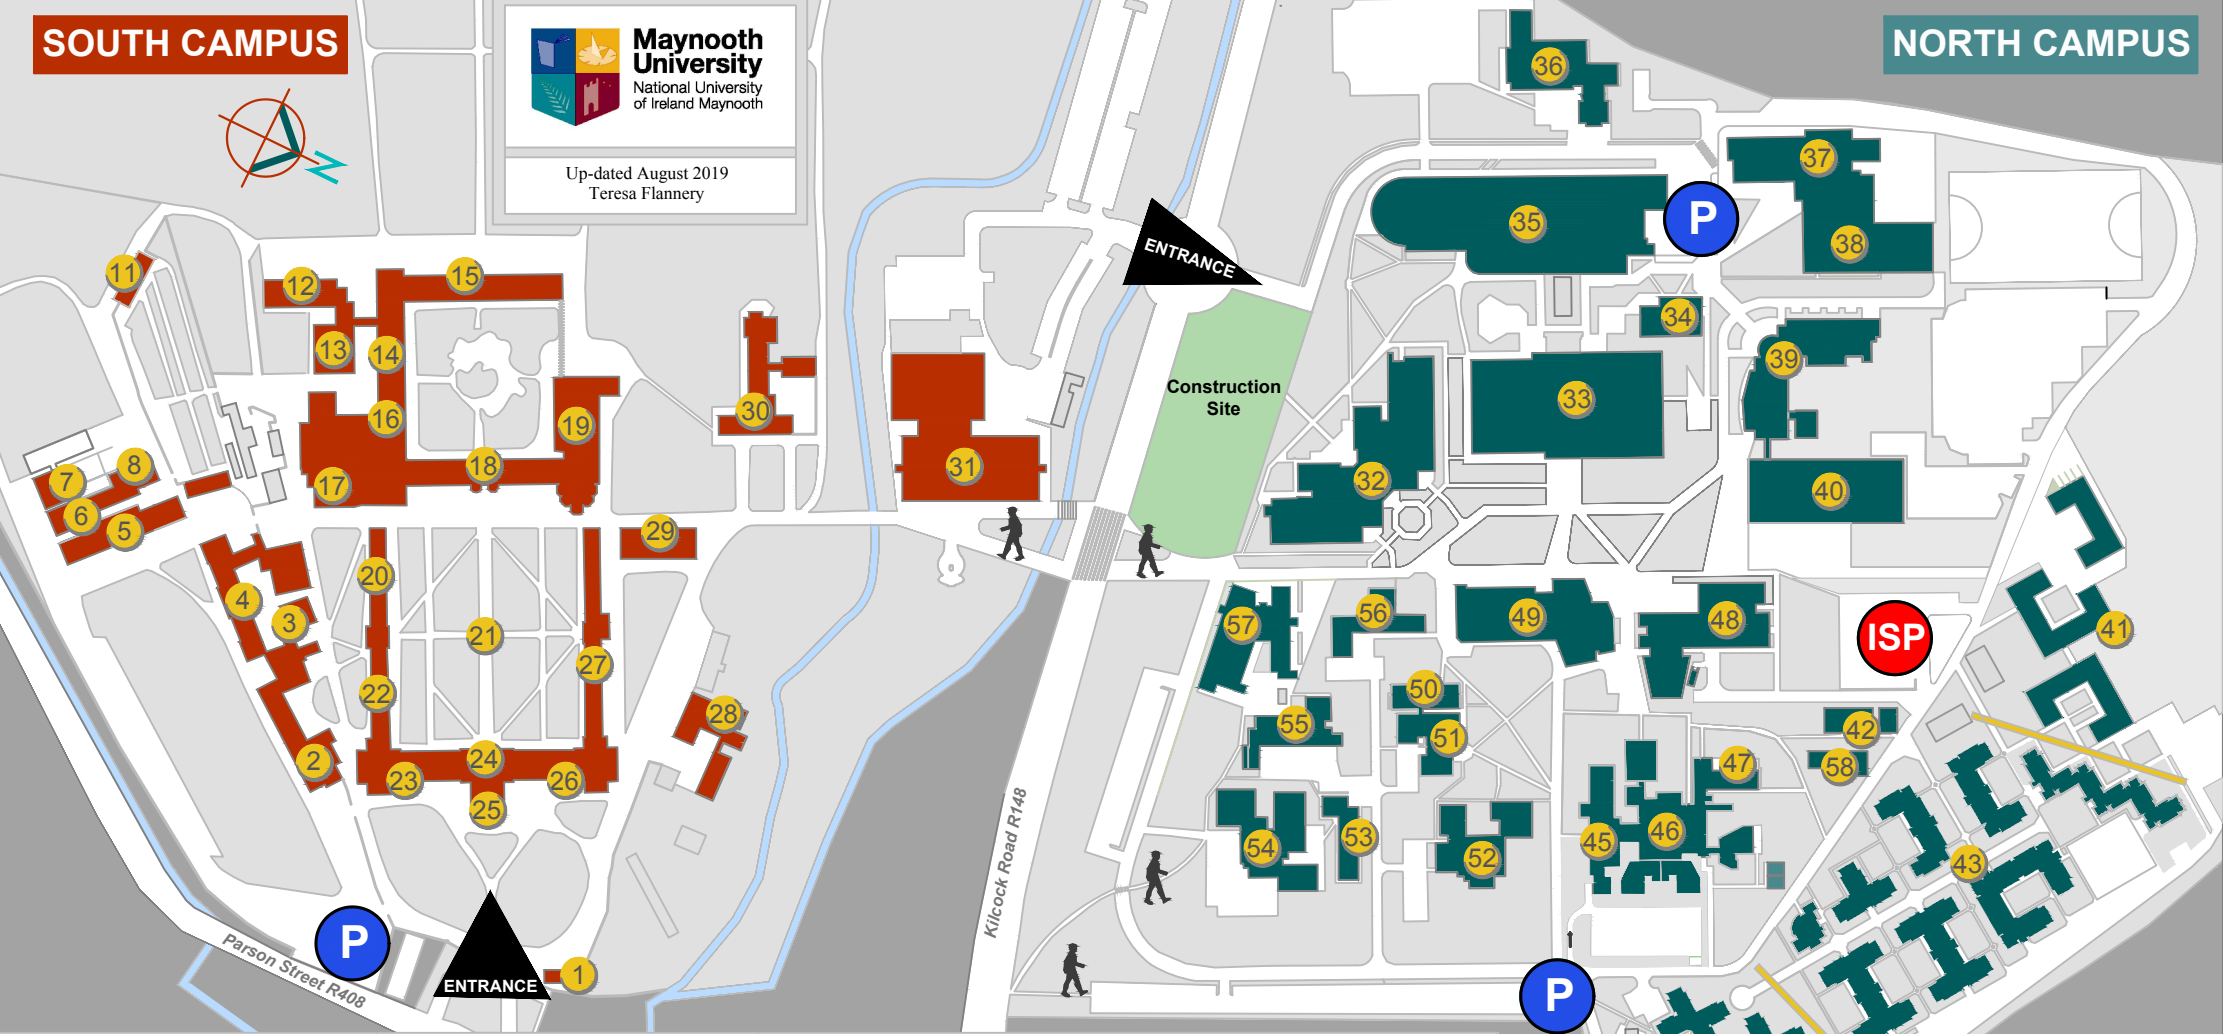

SOUTH CAMPUS

NORTH CAMPUS

Up-dated August 2019
Teresa Flannery

- Arts Building 33
- Arts Annex 34
- Aula Maxima 29
- Auxilia 52
- Bioscience & Electronic Engineering Building 39
- Callan Building 35
- College Chapel 19
- Columba Centre 30
- Courtyard Apartments 41
- Crèche 47
- Dunboyne House 20
- Education House 54
- Eolas 40
- Gate Lodge 1
- Humanity House 22

- IFI (Irish Film Institute) 58
- Iontas 48
- John Hume Building 49
- John Paul II Library 31
- Junior Infirmary 11
- Laraghbyran House 55
- Loftus Halls 12
- Logic Annex 8
- Logic House 5
- Long Corridor 24
- Lyreen House 28
- MAP Lodge (Access office) 50
- MCCA - Conference & Accommodation 23
- Museum 13
- Music Performance Suite 7

- Music Technology Lab 6
- New House 27
- Phoenix Restaurant 37
- Power House 17
- Product & Design Studios 42
- Pugin Hall 16
- Renehan Hall 16
- Rhetoric Annex 3
- Rhetoric House 4
- River Apartments 43
- Riverstown Lodge 2
- Rowan House 53
- Russell Library 14
- Rye Hall & Apartments 46
- School of Business 45
- School of Education 57

- Science Building 32
- Sports Complex 38
- St. Catherine's House 56
- St. Joseph's Square 21
- St. Mary's House 15
- St. Patrick's House 18
- Stoyte House 25
- Student Services 51
- Student Union Centre 36
- Trocaire 26
- Village Apartments 44