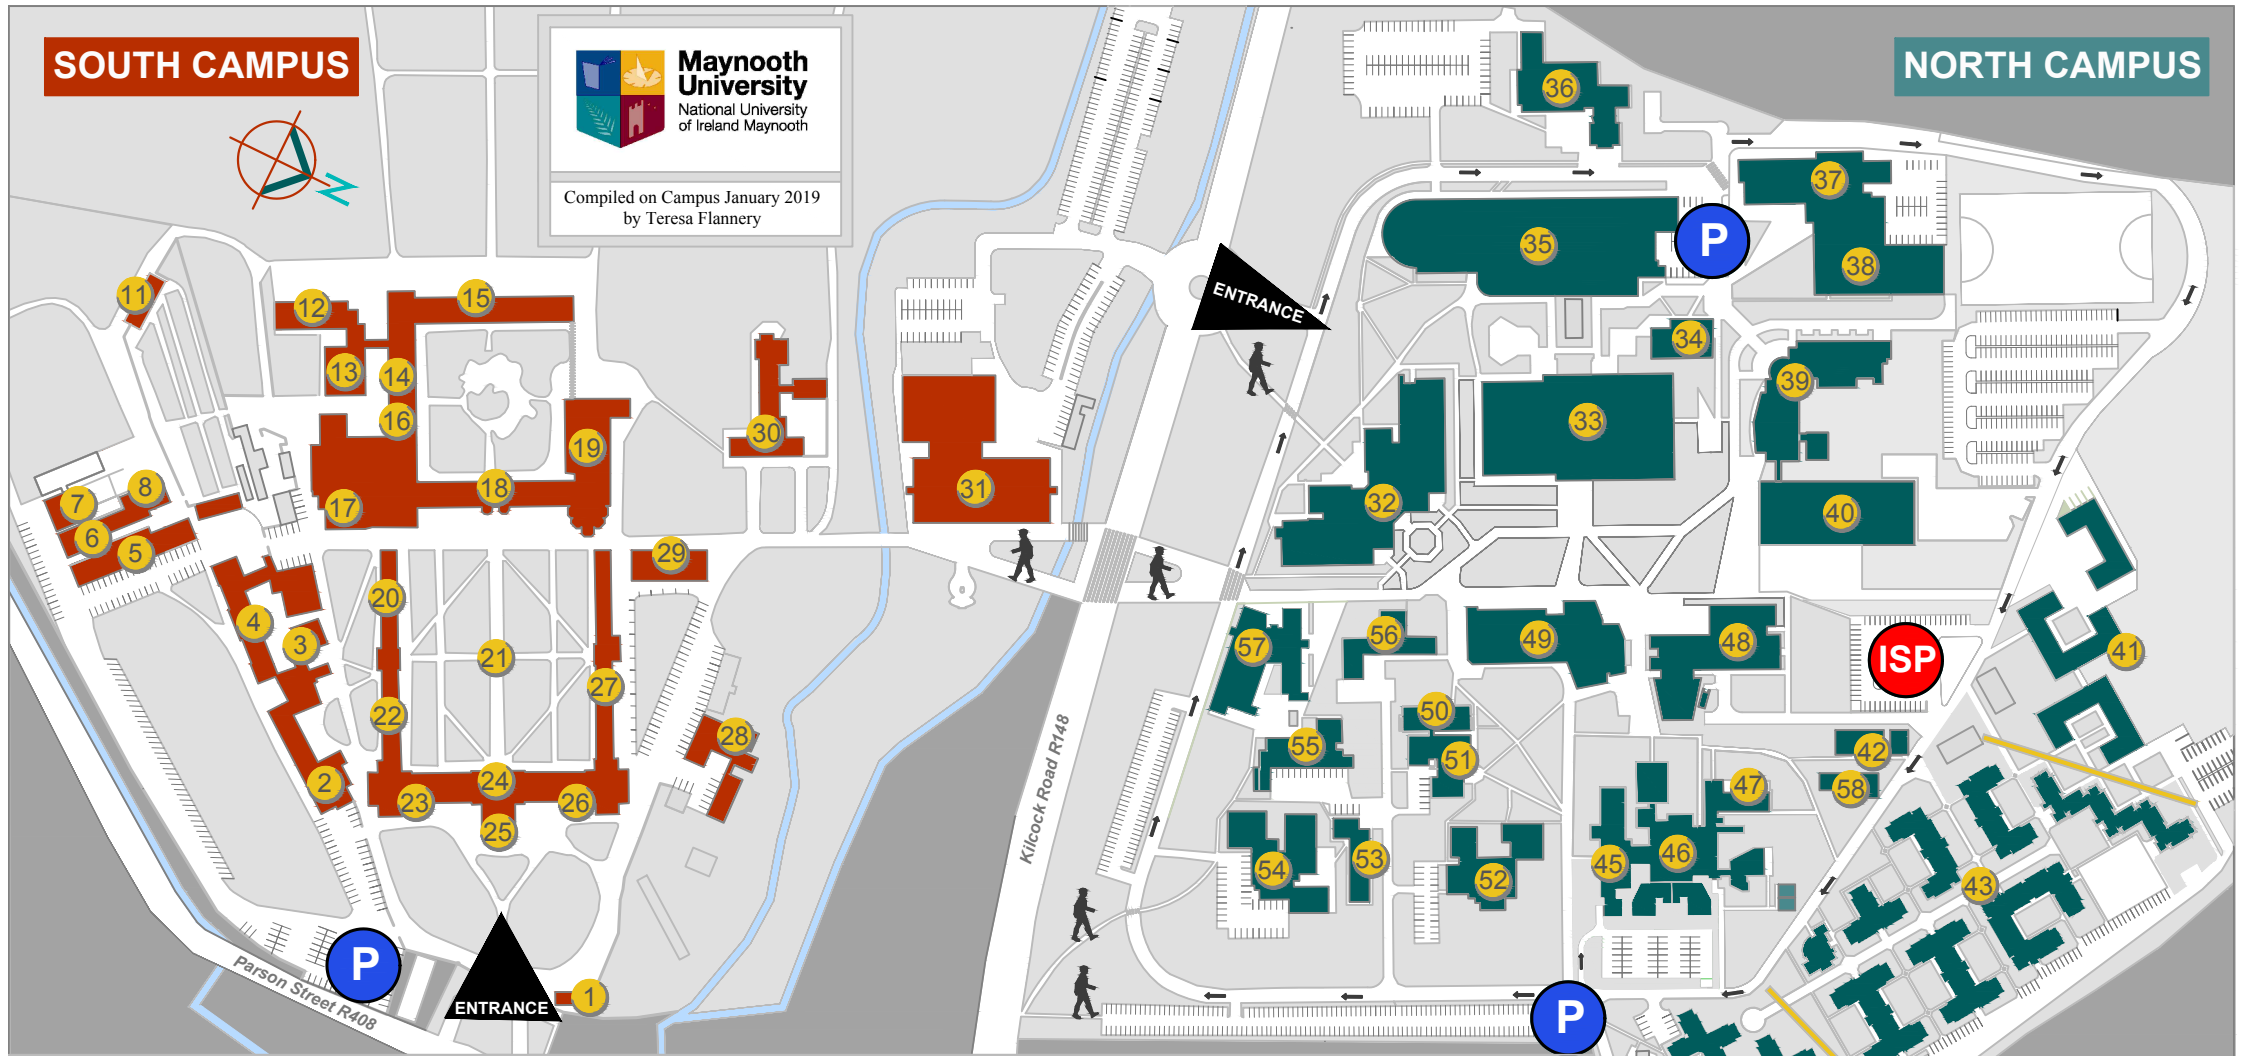

SOUTH CAMPUS

NORTH CAMPUS

Compiled on Campus January 2019
by Teresa Flannery

- Arts Building 33
- Arts Annex 34
- Aula Maxima 29
- Auxilia 52
- Bioscience & Electronic Engineering Building 39
- Callan Building 35
- College Chapel 19
- Columba Centre 30
- Courtyard Apartments 41
- Crèche 47
- Dunboyne House 20
- Education House 54
- Eolas 40
- Gate Lodge 1

- Humanity House 22
- IFI (Irish Film Institute) 58
- Iontas 48
- John Hume Building 49
- John Paul II Library 31
- Junior Infirmary 11
- Laraghbyran House 55
- Loftus Halls 12
- Logic Annex 8
- Logic House 5
- Long Corridor 24
- Lyreen House 28
- MAP Lodge (Access office) 50
- MCCA - Conference & Accommodation 23

- School of Business 45
- School of Education 57
- Science Building 32
- Sports Complex 38
- St. Catherine's House 56
- St. Joseph's Square 21
- St. Mary's House 15
- St. Patrick's House 18
- Stoyte House 25
- Student Services 51
- Student Union Centre 36
- Trocaire 26
- Village Apartments 44

PARKING
Pay and Display

IONTAS SPECIAL PARKING