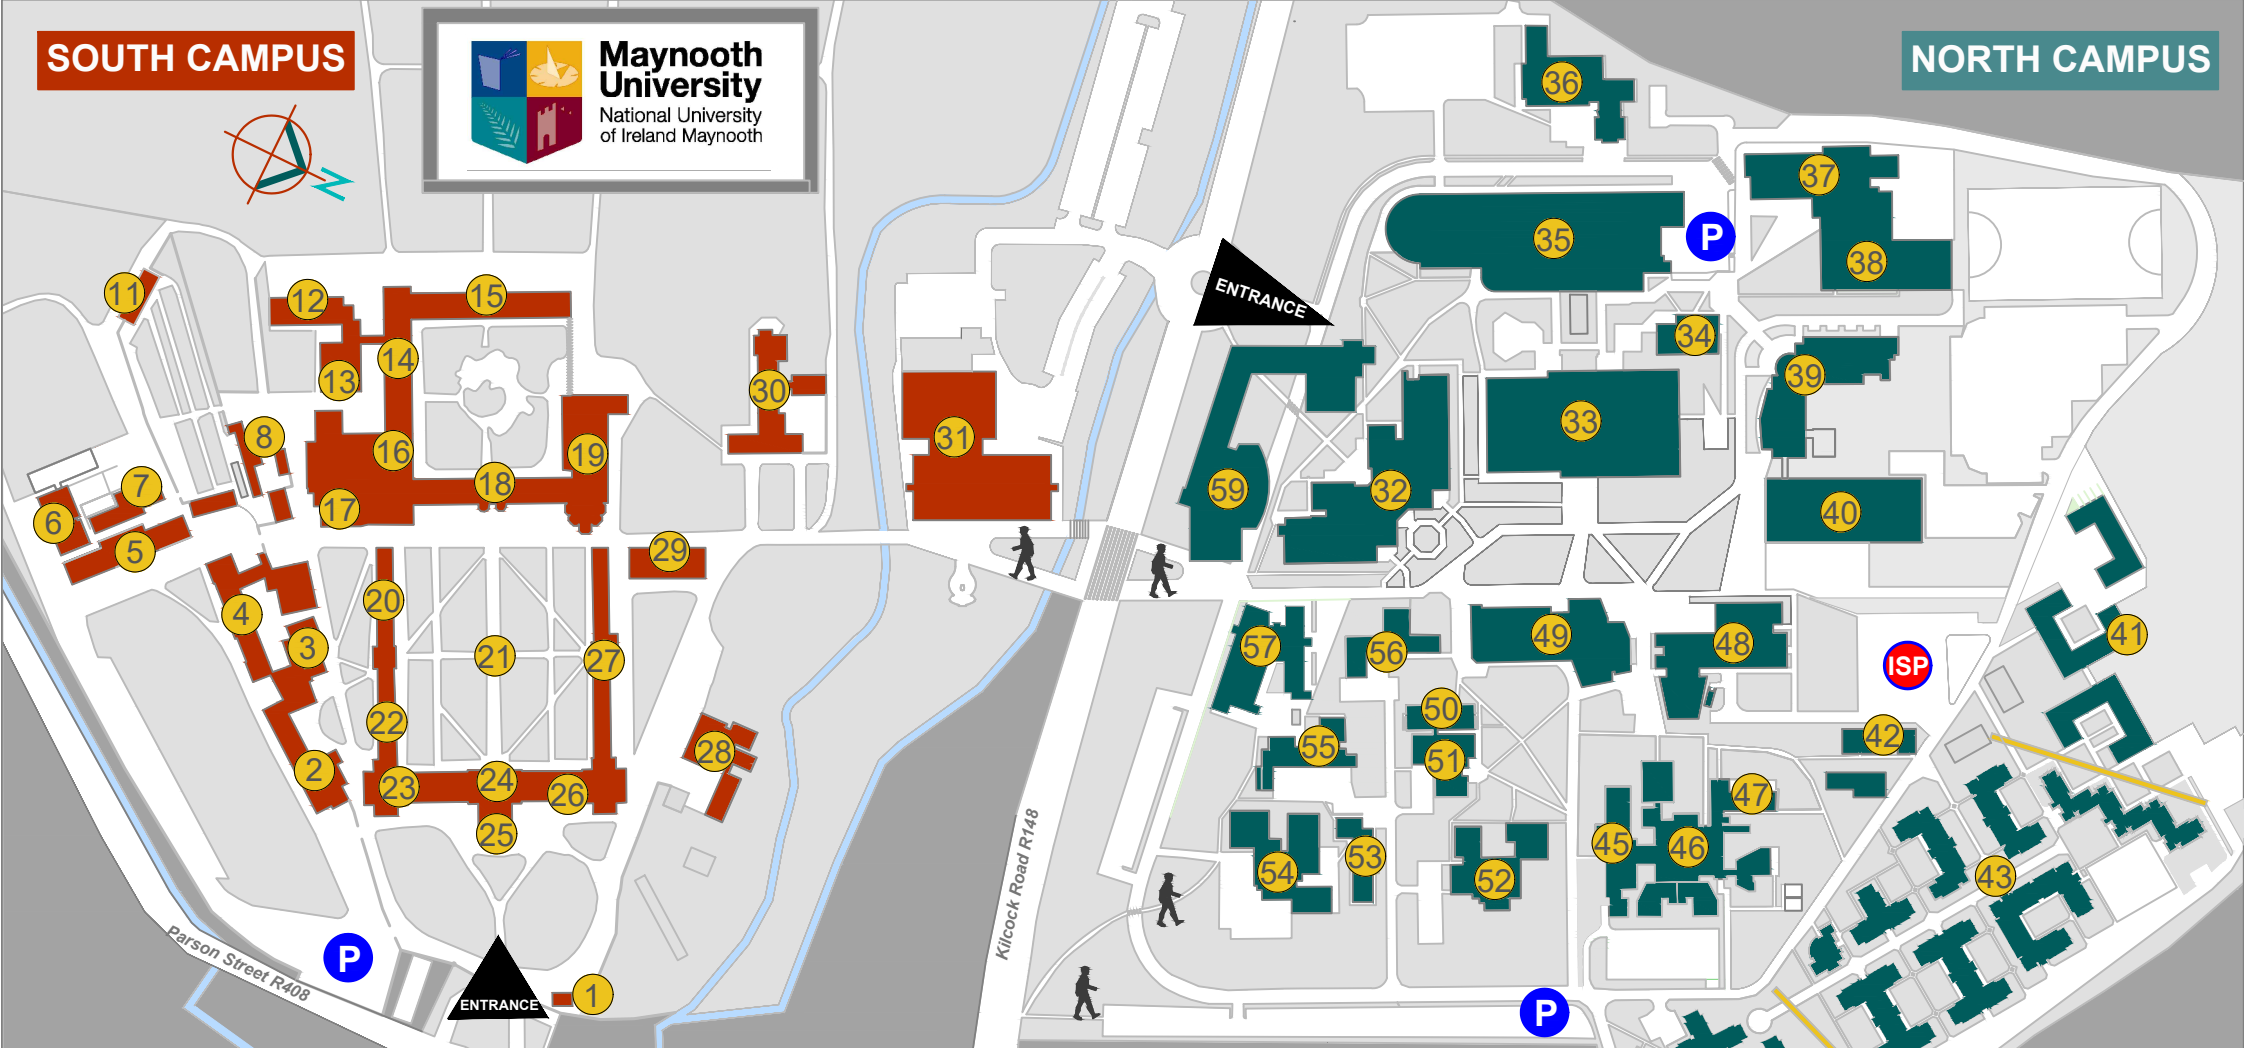

SOUTH CAMPUS

NORTH CAMPUS

- | | | | |
|---|---|-----------------------------------|-------------------------------------|
| Apple Store | 8 Gate Lodge | 1 Museum | 13 Rye Hall & Apartments |
| Arts Building | 33 Humanity House | 22 Music Performance Suite | 6 School of Education |
| Arts Annex | 34 Iontas | 48 Music Technology Lab | 6 Science Building |
| Aula Maxima | 29 John Hume Building | 49 New House | 27 Sports Complex |
| Auxilia | 52 John Paul II Library | 31 Phoenix Restaurant | 37 St. Catherine's House |
| Bioscience & Electronic Engineering Building | 39 Junior Infirmary | 11 Power House | 17 St. Joseph's Square |
| Callan Building | 52 Laraghbyran House | 55 Product Design Studios | 42 St. Mary's House |
| College Chapel | 35 Loftus Halls | 12 Pugin Hall | 16 St. Patrick's House |
| Columba Centre | 19 Logic Annex | 7 Renehan Hall | 16 Stoyte House |
| Courtyard Apartments | 30 Logic House | 5 Rhetoric Annex | 3 Student Services |
| Crèche | 28 Long Corridor | 24 Rhetoric House | 4 Student Union Centre |
| Dunboyne House | 47 Lyreen House | 28 River Apartments | 43 The Bursar's Office |
| Education House | 20 MAP Lodge (Access office) | 50 Riverstown Lodge | 2 T.S.I Building |
| Eolas | 54 MCCA - Conference & Accommodation | 23 Rowan House | 53 Trocaire |
| | | Russell Library | 14 Village Apartments |

PARKING Pay and Display P

IONTAS Special Parking ISP

ENTRANCE

Moyglare Road