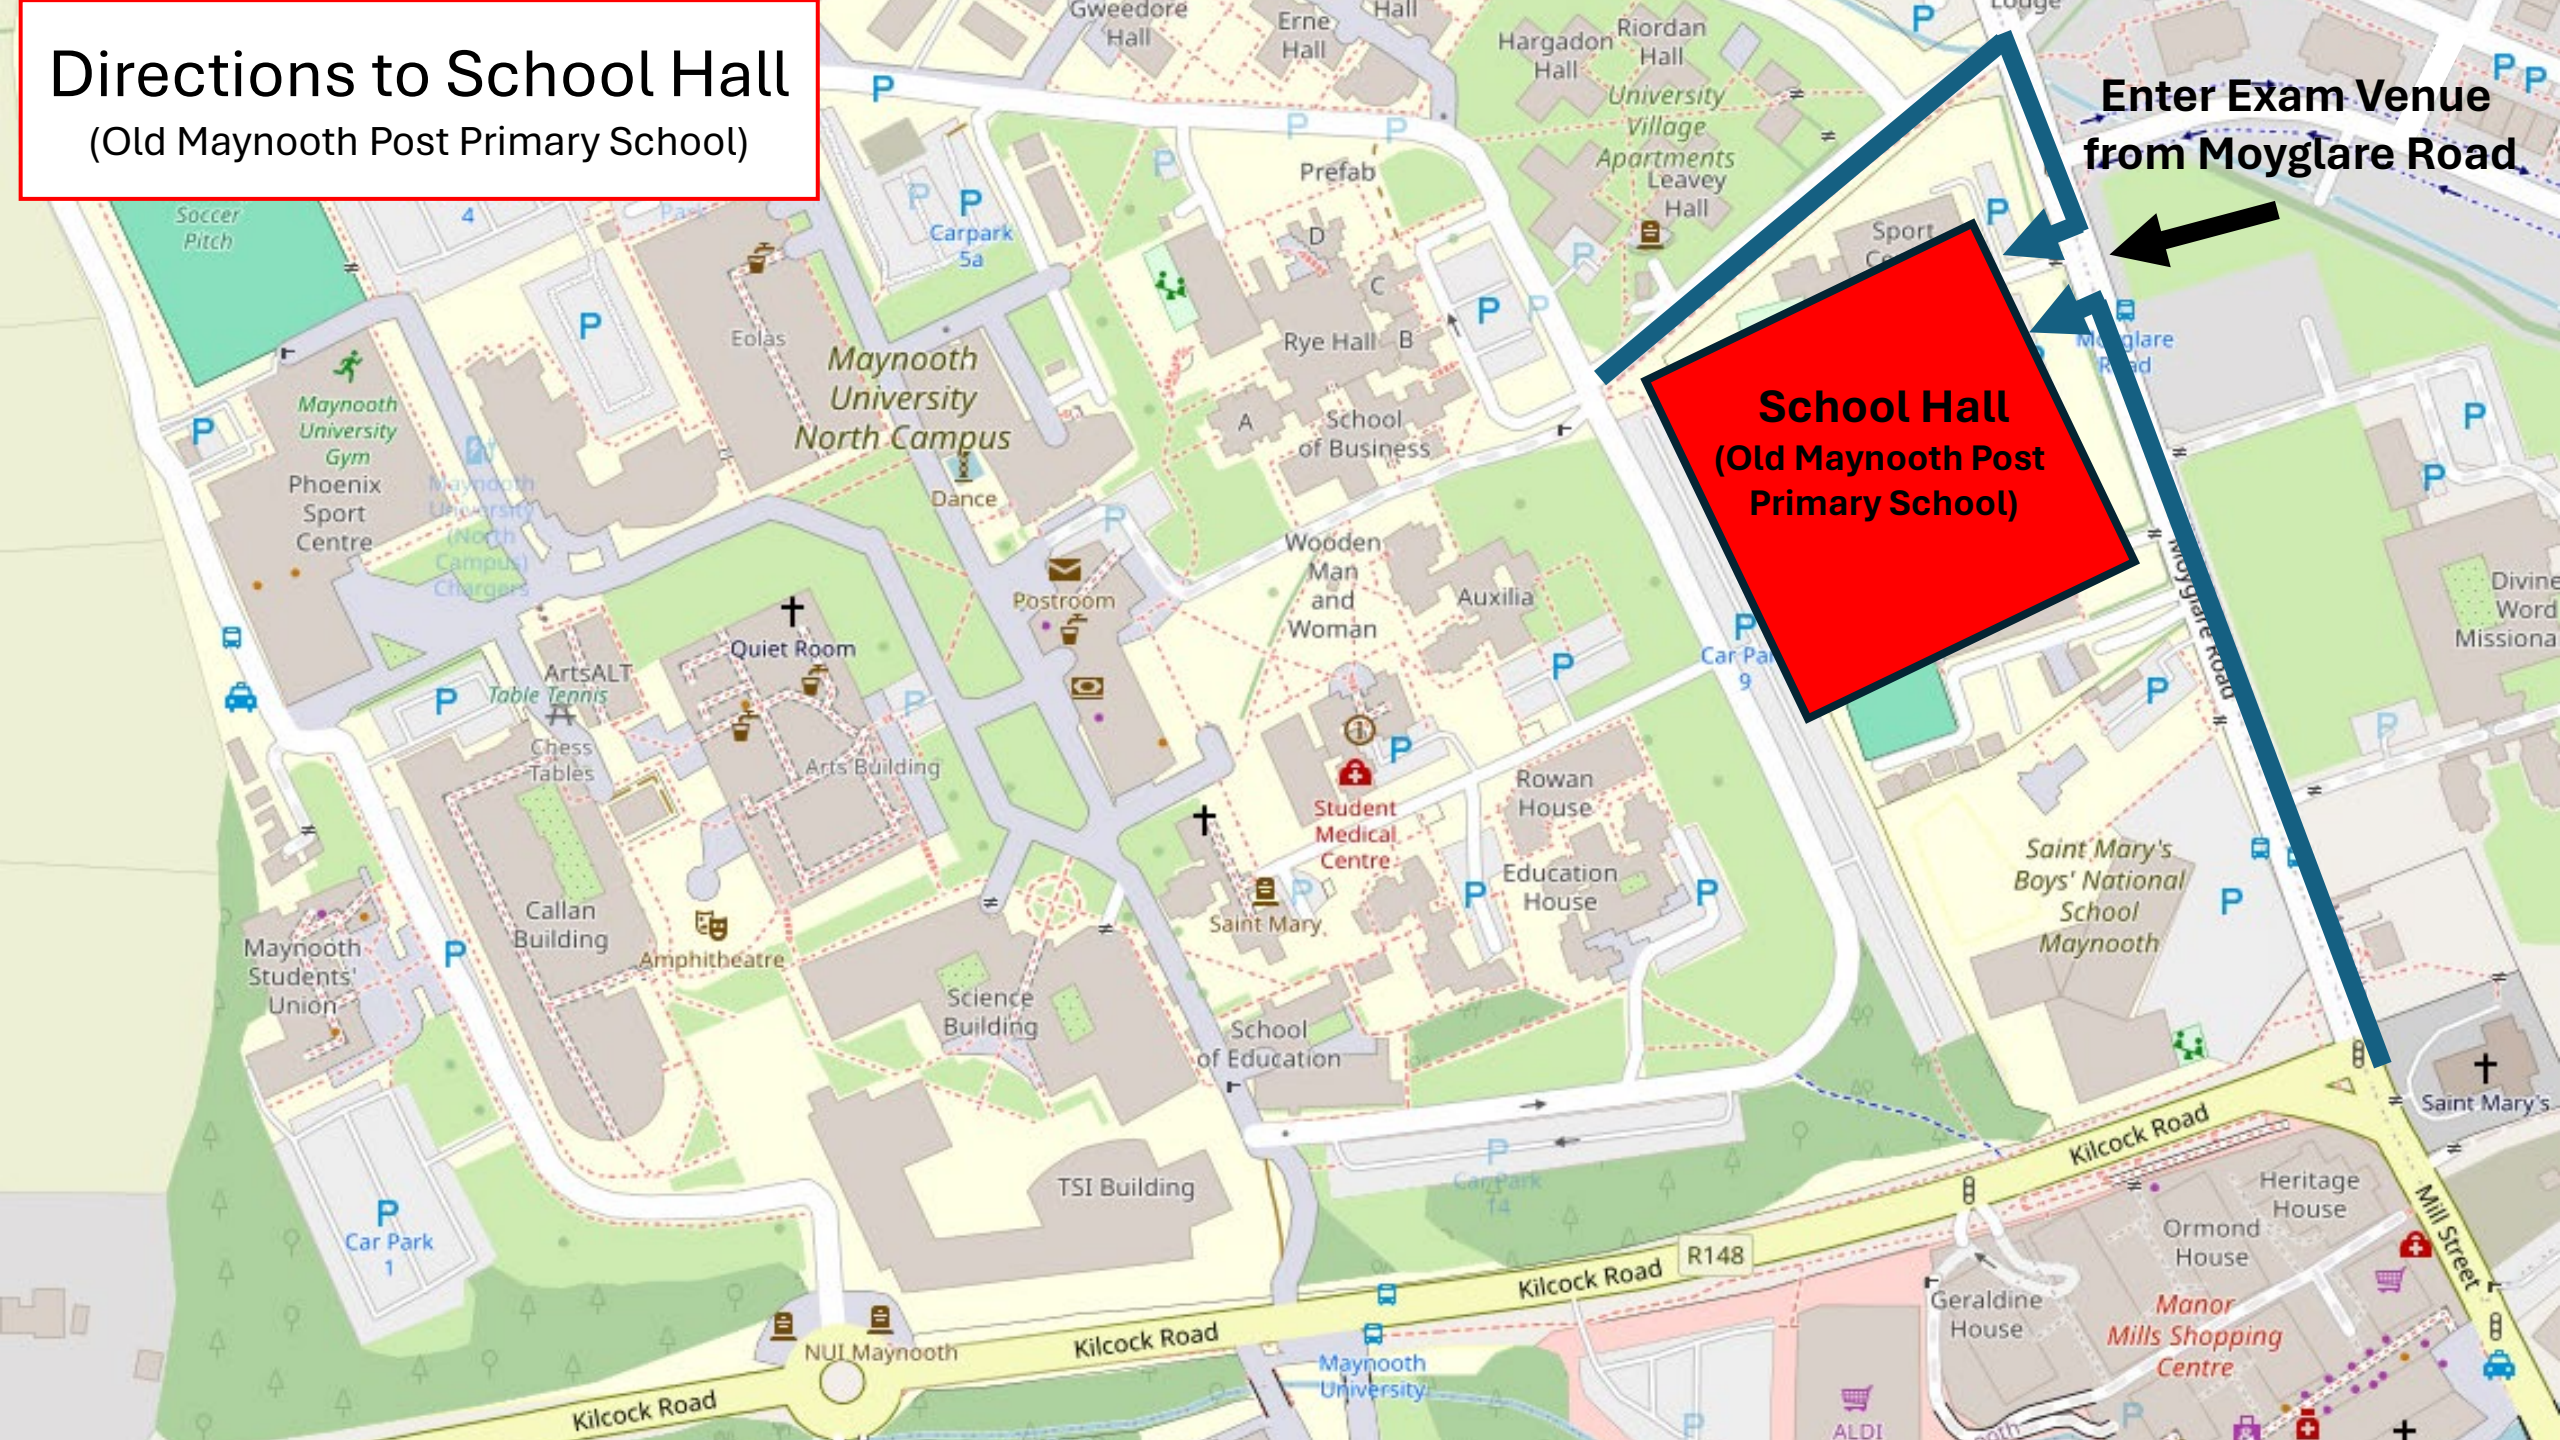

Directions to School Hall (Old Maynooth Post Primary School)

Enter Exam Venue
from Moyglare Road

School Hall
(Old Maynooth Post
Primary School)

Kilcock Road R148

Manor Mills Shopping Centre