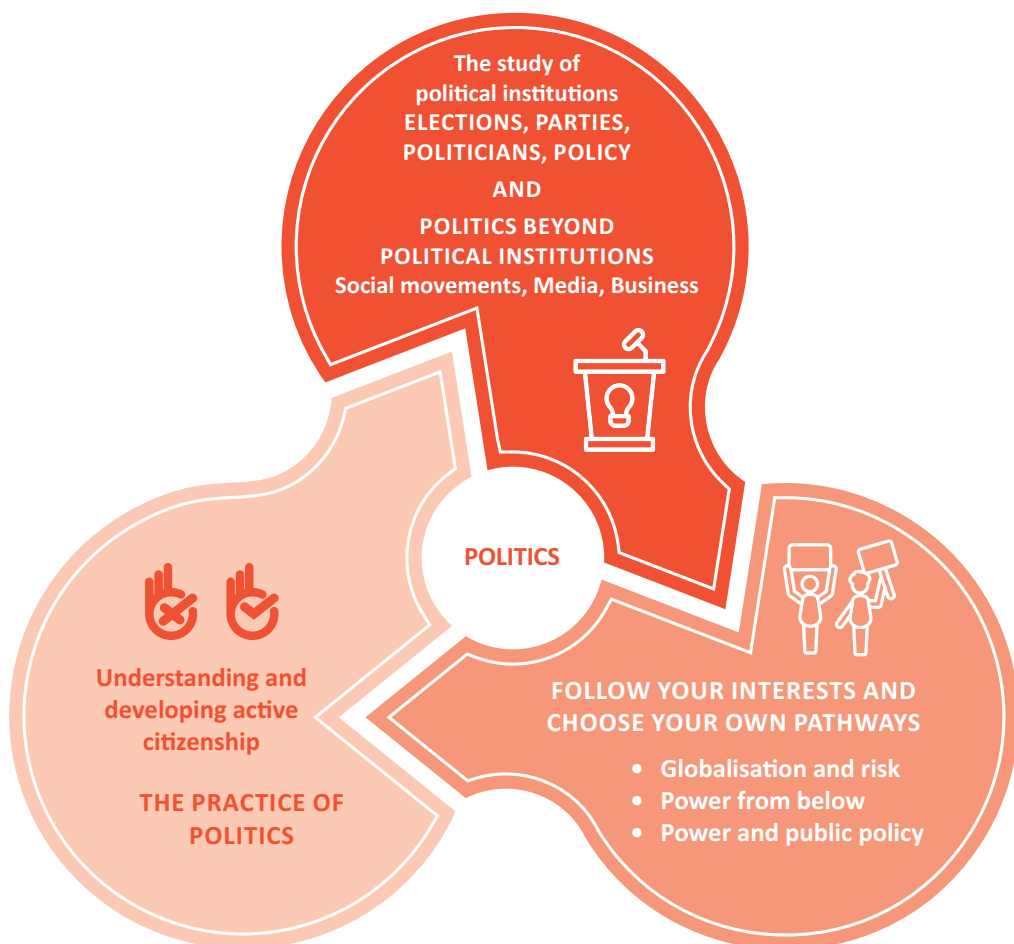

SOCIOLOGY & POLITICS

WHAT IS POLITICS?

E: sociology.department@mu.ie
www.maynoothuniversity.ie
 @MU_Sociology
 @MU_Politics

*"Politics is the study of who gets what, where and how." (Laswell 1965).
 Maynooth politics goes beyond the usual – to explore power from below.*

YEAR 1	YEAR 2	YEAR 3
An introduction to the subject and key concepts.	Learn the key ideas. Research Power.	Develop the key ideas. Become a researcher.
SEMESTER ONE	SEMESTER ONE	SEMESTER ONE
Political institution: theory and practice	Democracy and active citizenship. Research methods. FOLLOW YOUR INTERESTS 1 elective from choice of 5.	Special Topic Research Project. You choose your own research question. FOLLOW YOUR INTERESTS 1 elective from choice of 5.
SEMESTER TWO	SEMESTER TWO	SEMESTER TWO
Political theory, ideas and ideologies.	State and society. Active Citizenship; research methods to shadow power. FOLLOW YOUR INTERESTS 2 electives from choice of 7.	Irish politics and society. Special Topic Research Workshop. FOLLOW YOUR INTERESTS 2 electives from choice of 7.