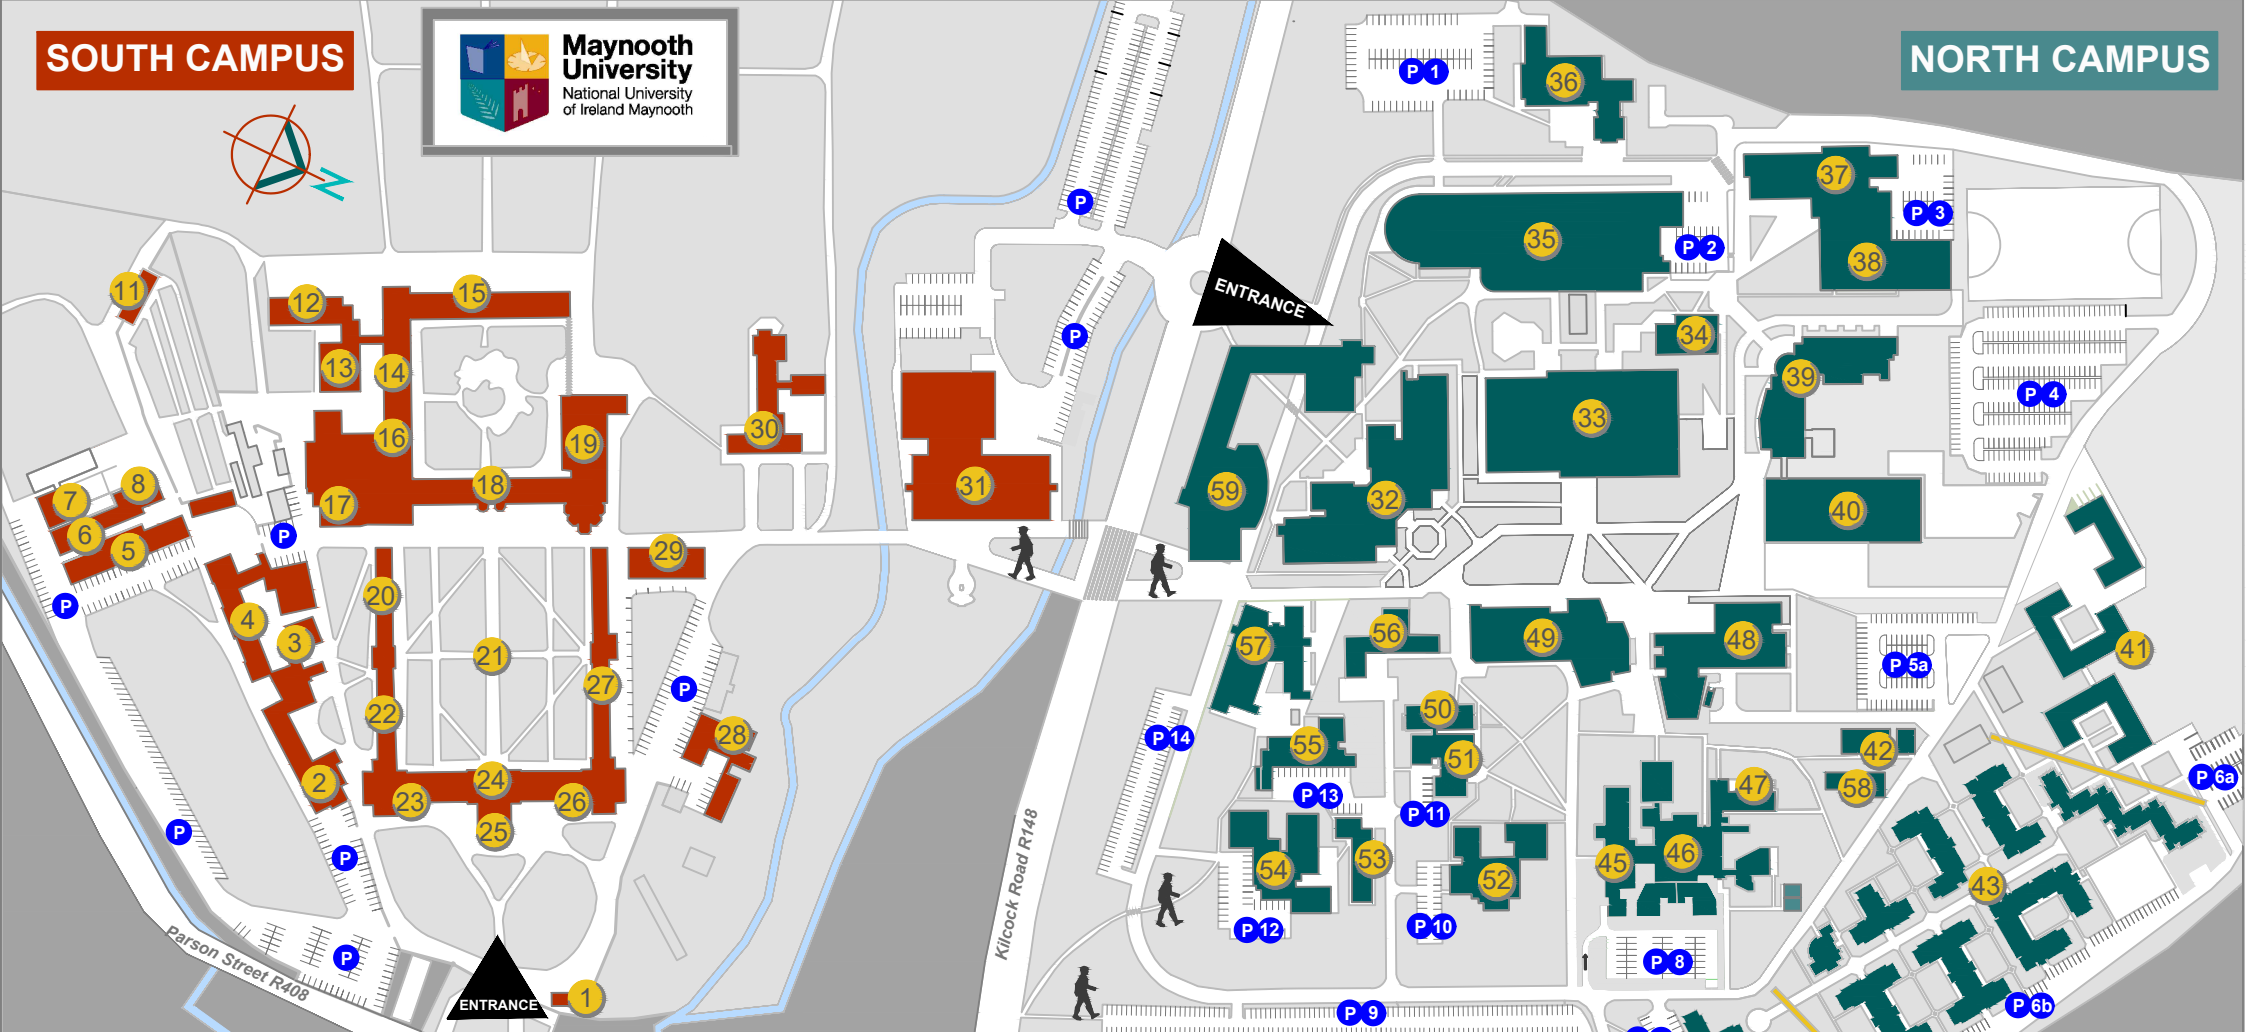

SOUTH CAMPUS

NORTH CAMPUS

- Arts Building 33
- Arts Annex 34
- Aula Maxima 29
- Auxilia 52
- Bioscience & Electronic Engineering Building 39
- Callan Building 35
- College Chapel 19
- Columba Centre 30
- Courtyard Apartments 41
- Crèche 47
- Dunboyne House 20
- Education House 54
- Eolas 40
- Gate Lodge 1
- Humanity House 22
- IFI (Irish Film Institute) 58
- Iontas 48
- John Hume Building 49
- John Paul II Library 31

- Junior Infirmary 11
- Laraghbyran House 55
- Loftus Halls 12
- Logic Annex 8
- Logic House 5
- Long Corridor 24
- Lyreen House 28
- MAP Lodge (Access office) 50
- MCCA - Conference & Accommodation 23
- Museum 13
- Music Performance Suite 7
- Music Technology Lab 6
- New House 27
- Phoenix Restaurant 37
- Power House 17
- Product & Design Studios 42
- Pugin Hall 16
- Renehan Hall 16
- Rhetoric Annex 3

- Rhetoric House 4
- River Apartments 43
- Riverstown Lodge 2
- Rowan House 59
- Russell Library 14
- Rye Hall & Apartments 46
- School of Business 45
- School of Education 57
- Science Building 32
- Sports Complex 38
- St. Catherine's House 56
- St. Joseph's Square 21
- St. Mary's House 15
- St. Patrick's House 18
- Stoyte House 25
- Student Services 51
- Student Union Centre 36
- T.S.I Building 59
- Trocaire 26
- Village Apartments 44

Car parking on campus offers a mix of spaces for students, staff and visitors. Please check www.maynoothuniversity.ie/location for details about restrictions.