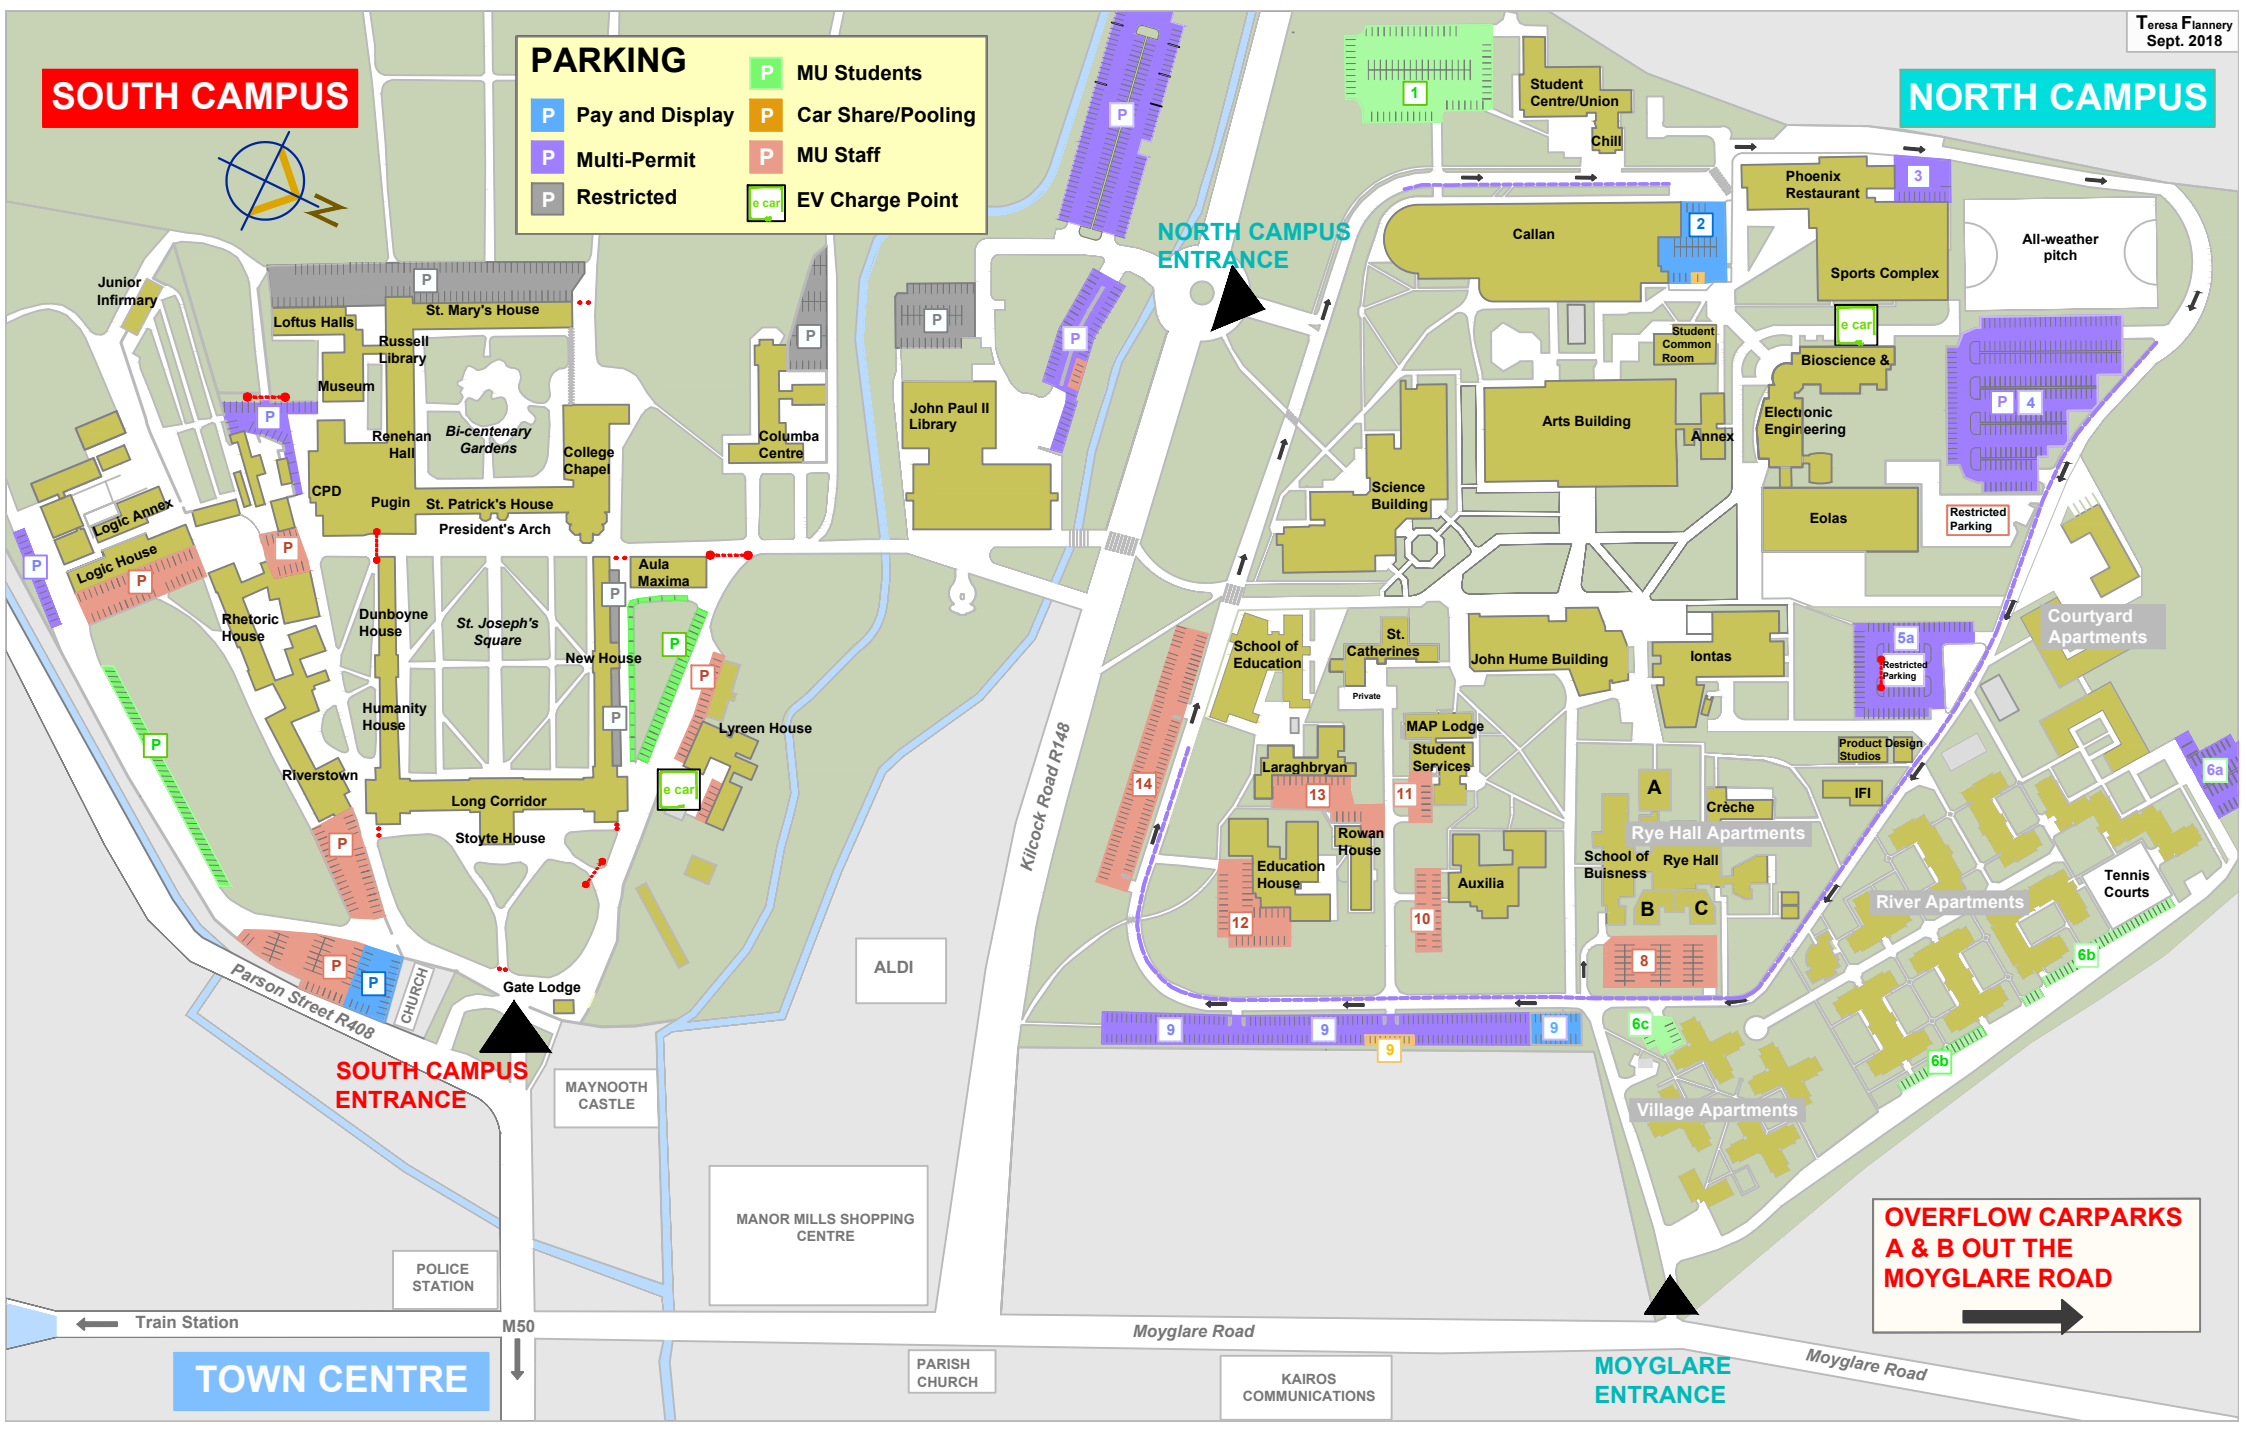

### PARKING

	MU Students		Car Share/Pooling
	Pay and Display		MU Staff
	Multi-Permit		EV Charge Point
	Restricted		

**NORTH CAMPUS ENTRANCE**

**SOUTH CAMPUS ENTRANCE**

**MOYGLARE ENTRANCE**

**OVERFLOW CARPARKS  
A & B OUT THE  
MOYGLARE ROAD**

**TOWN CENTRE**

Train Station

POLICE STATION

M50

PARISH CHURCH

KAIROS COMMUNICATIONS

Moyglare Road