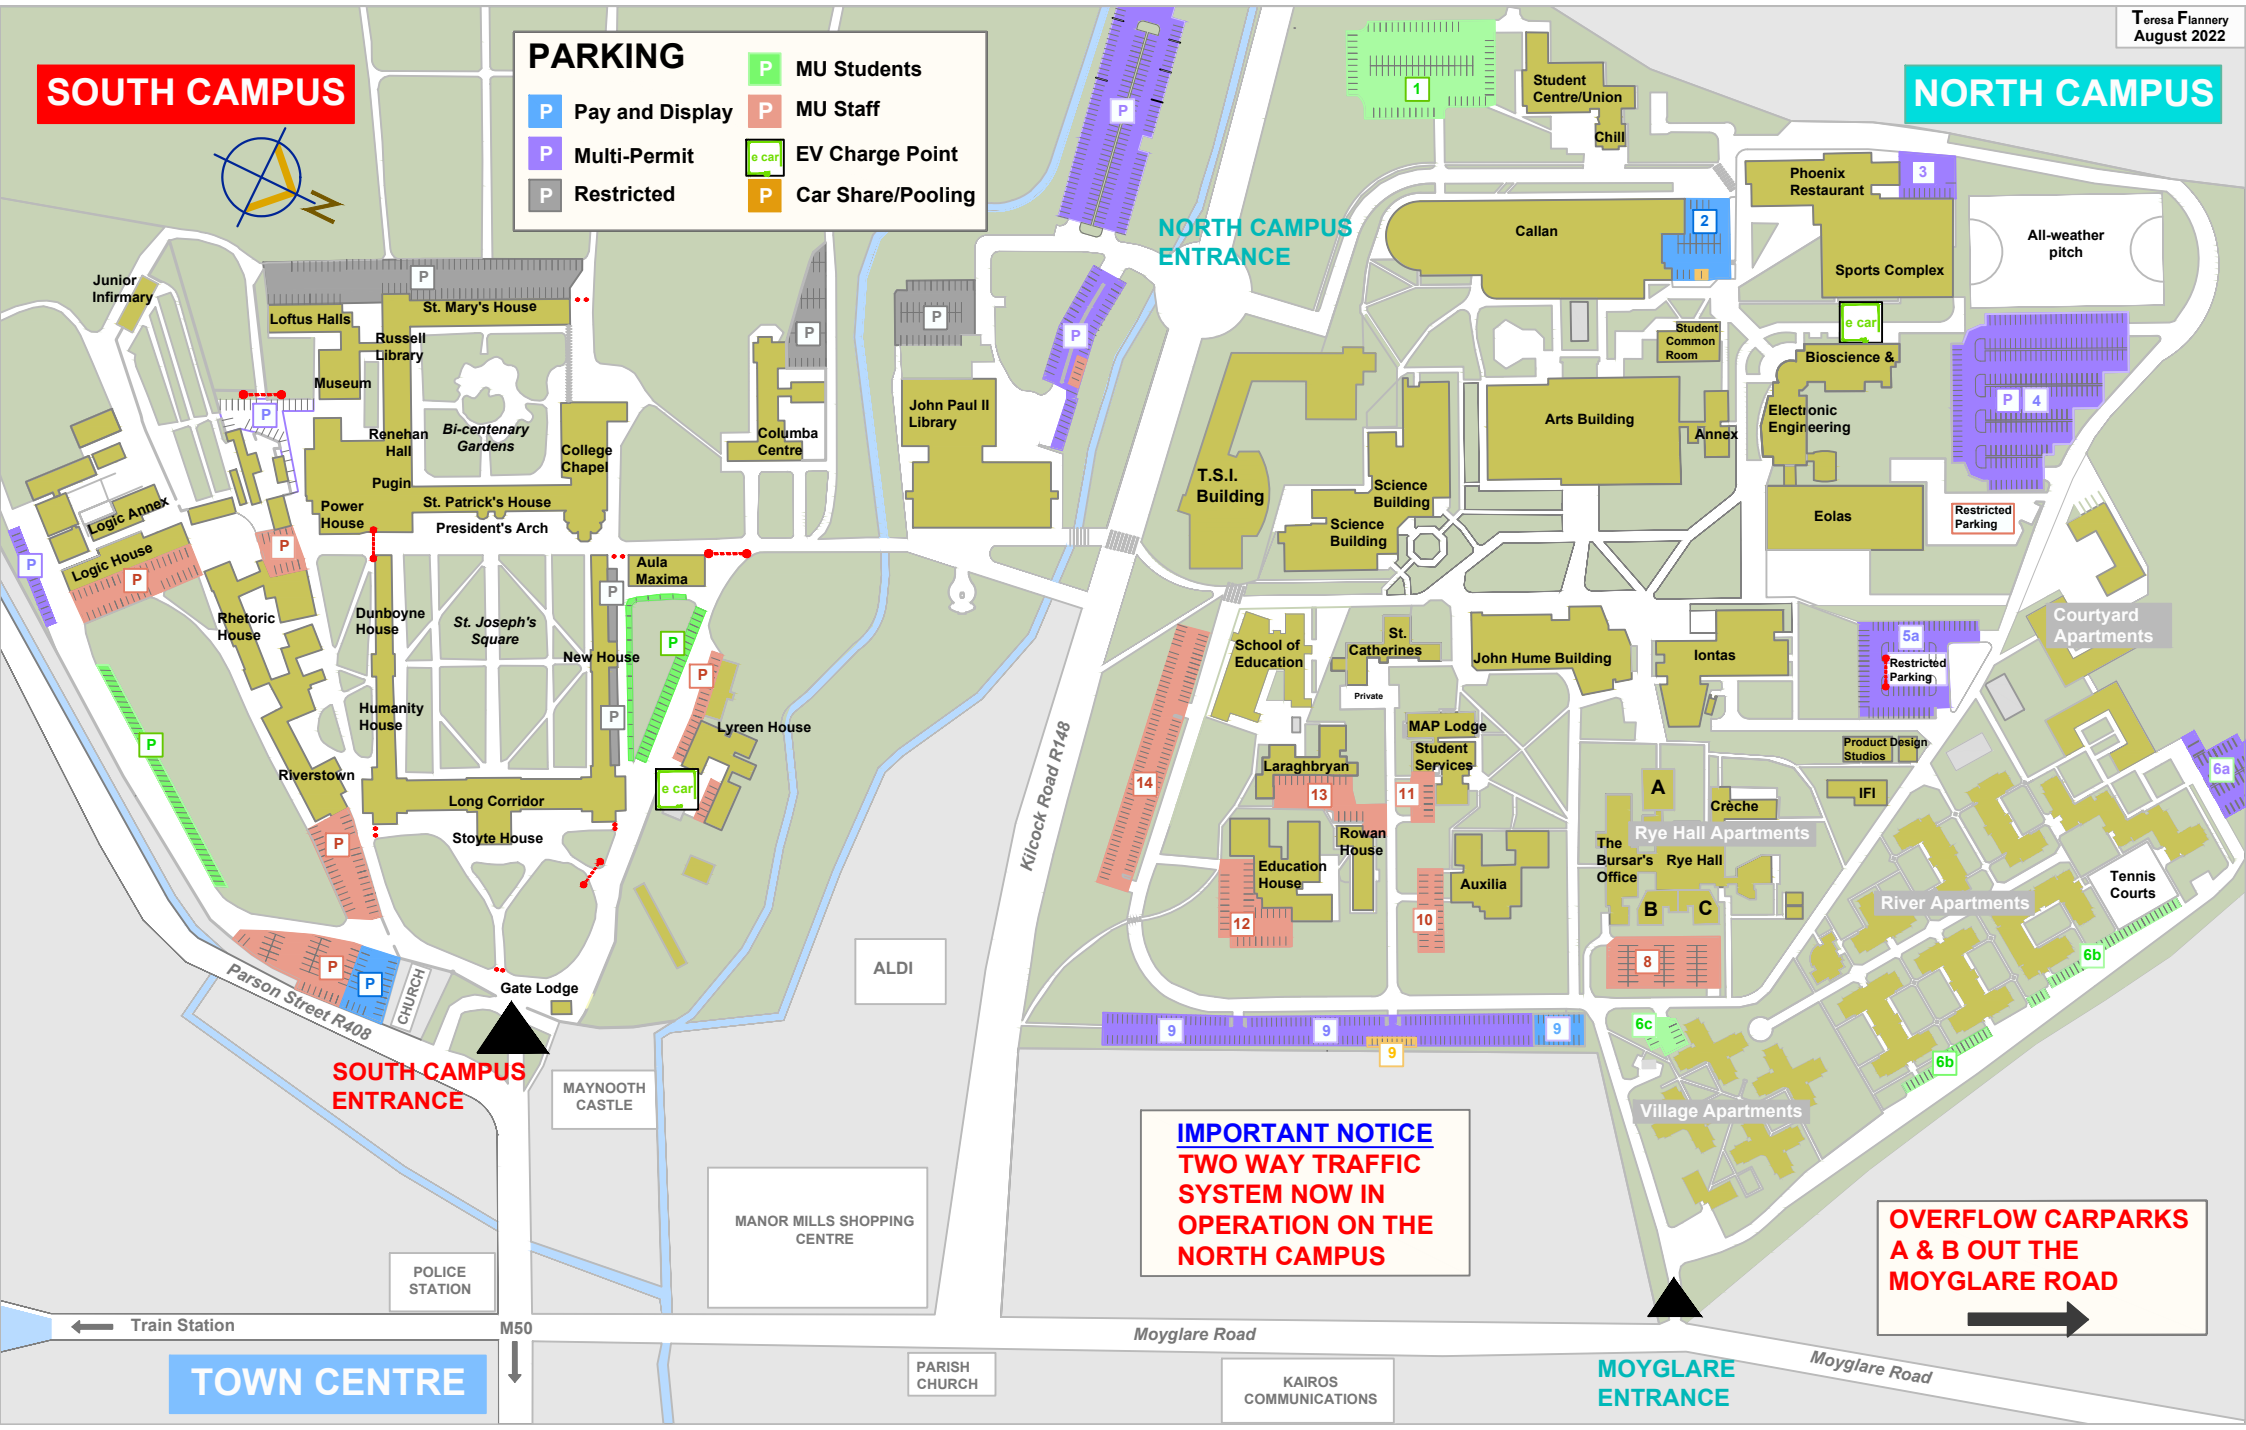

SOUTH CAMPUS

NORTH CAMPUS

PARKING

	MU Students
	MU Staff
	Multi-Permit
	Restricted
	EV Charge Point
	Car Share/Pooling

IMPORTANT NOTICE
TWO WAY TRAFFIC
SYSTEM NOW IN
OPERATION ON THE
NORTH CAMPUS

OVERFLOW CARPARKS
A & B OUT THE
MOYGLARE ROAD

TOWN CENTRE

MOYGLARE ENTRANCE

SOUTH CAMPUS
ENTRANCE

NORTH CAMPUS
ENTRANCE

Train Station

M50

Moyglare Road

Moyglare Road

Renehan Hall

Long Corridor

Stoyte House

Riverstown

Humanity House

Rhetoric House

Logic House

Logic Annex