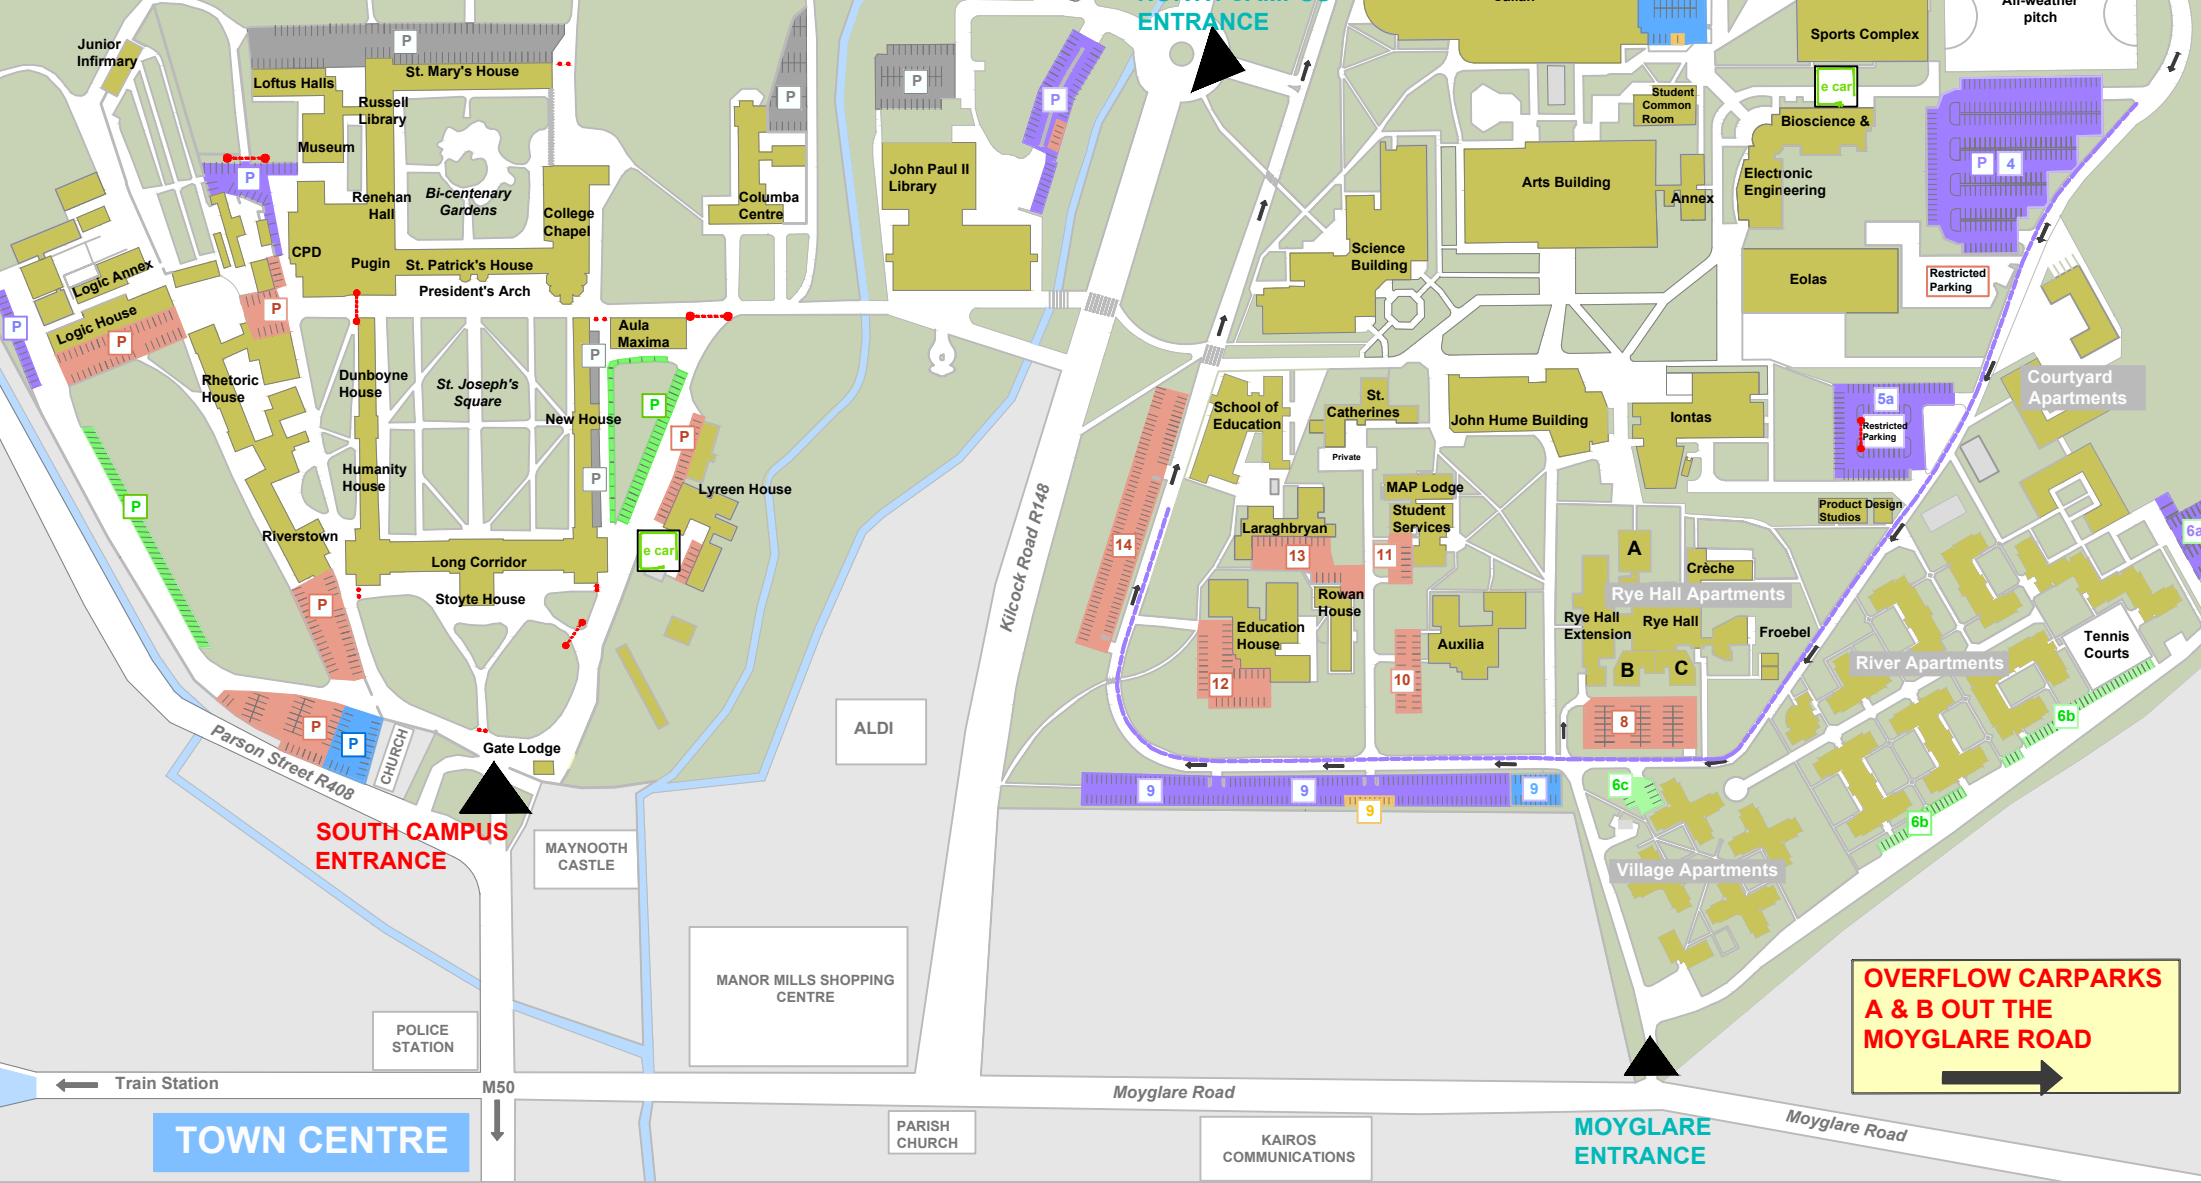

SOUTH CAMPUS

NORTH CAMPUS

PARKING

	MU Students
	Pay and Display
	Multi-Permit
	Restricted
	Car Share/Pooling
	MU Staff
	EV Charge Point

NORTH CAMPUS ENTRANCE

SOUTH CAMPUS ENTRANCE

MOYGLARE ENTRANCE

**OVERFLOW CARPARKS
A & B OUT THE
MOYGLARE ROAD**

TOWN CENTRE

Train Station

POLICE STATION

M50

MAYNOOTH CASTLE

MANOR MILLS SHOPPING CENTRE

ALDI

PARISH CHURCH