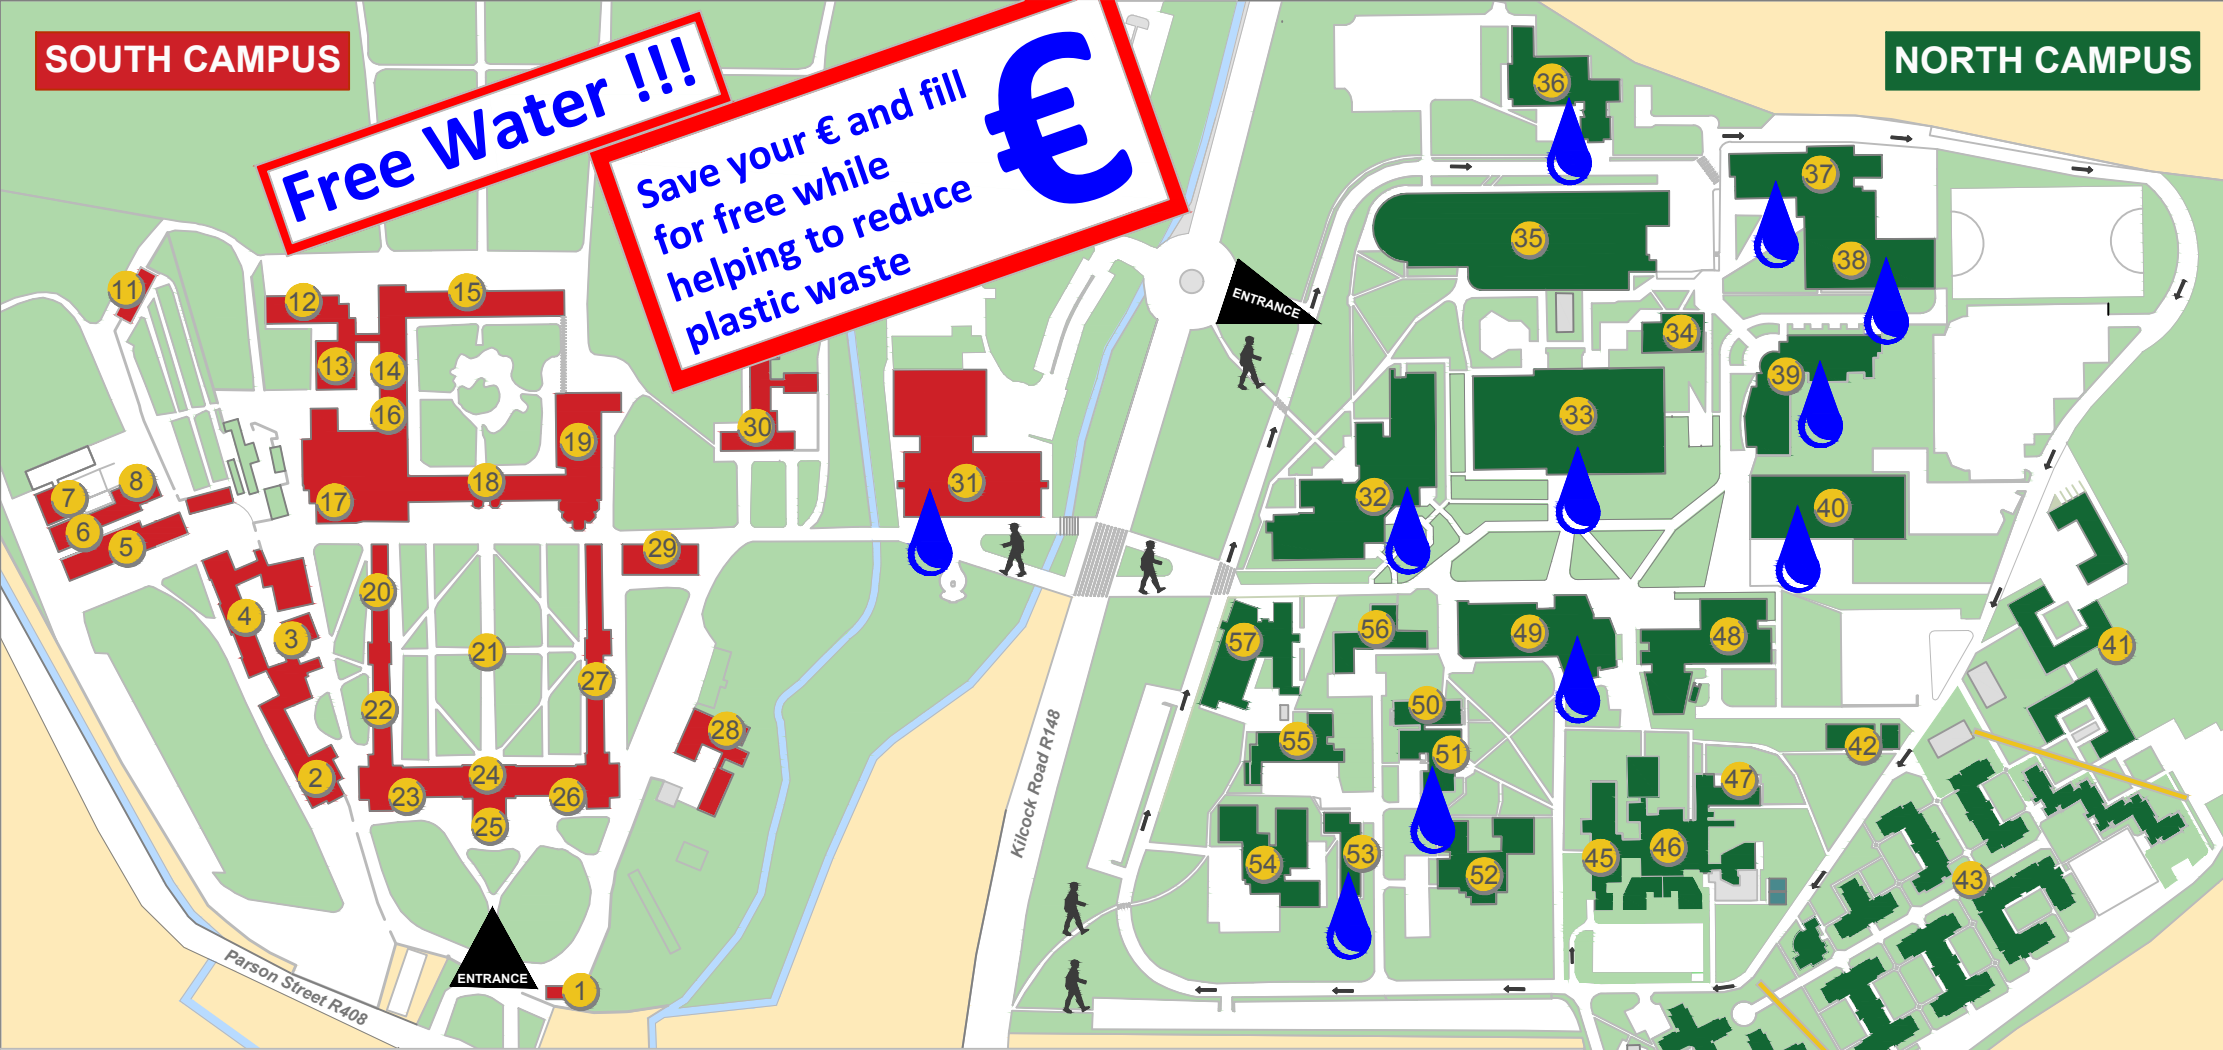

SOUTH CAMPUS

NORTH CAMPUS

Free Water !!!

Save your € and fill for free while helping to reduce plastic waste

€

- Arts Building 33
- Aula Maxima 29
- Auxilia 52
- Bioscience & Electronic 39
- Engineering Building
- Callan Building 35
- College Chapel 19
- Columba Centre 30
- Courtyard Apartments 41
- Crèche 47
- Dunboyne House 20
- Education House 54
- Eolas 40
- Gate Lodge 1

- Humanity House 22
- Iontas 48
- John Hume Building 49
- John Paul II Library 31
- Junior Infirmary 11
- Laraghbyran House 55
- Loftus Halls 12
- Logic Annex 8
- Logic House 5
- Long Corridor 24
- Lyreen House 28
- MAP Lodge (Access office) 50
- MCCA - Conference & Accommodation 23
- Museum 13

- School of Education 57
- Science Building 32
- Sports Complex 38
- St. Catherine's House 56
- St. Joseph's Square 21
- St. Mary's House 15
- St. Patrick's House 18
- Stoyte House 25
- Student Services 51
- Student Union Centre 36
- Student Common Room 34
- Trocaire 26
- Village Apartments 44

Location of WATER FOUNTAINS