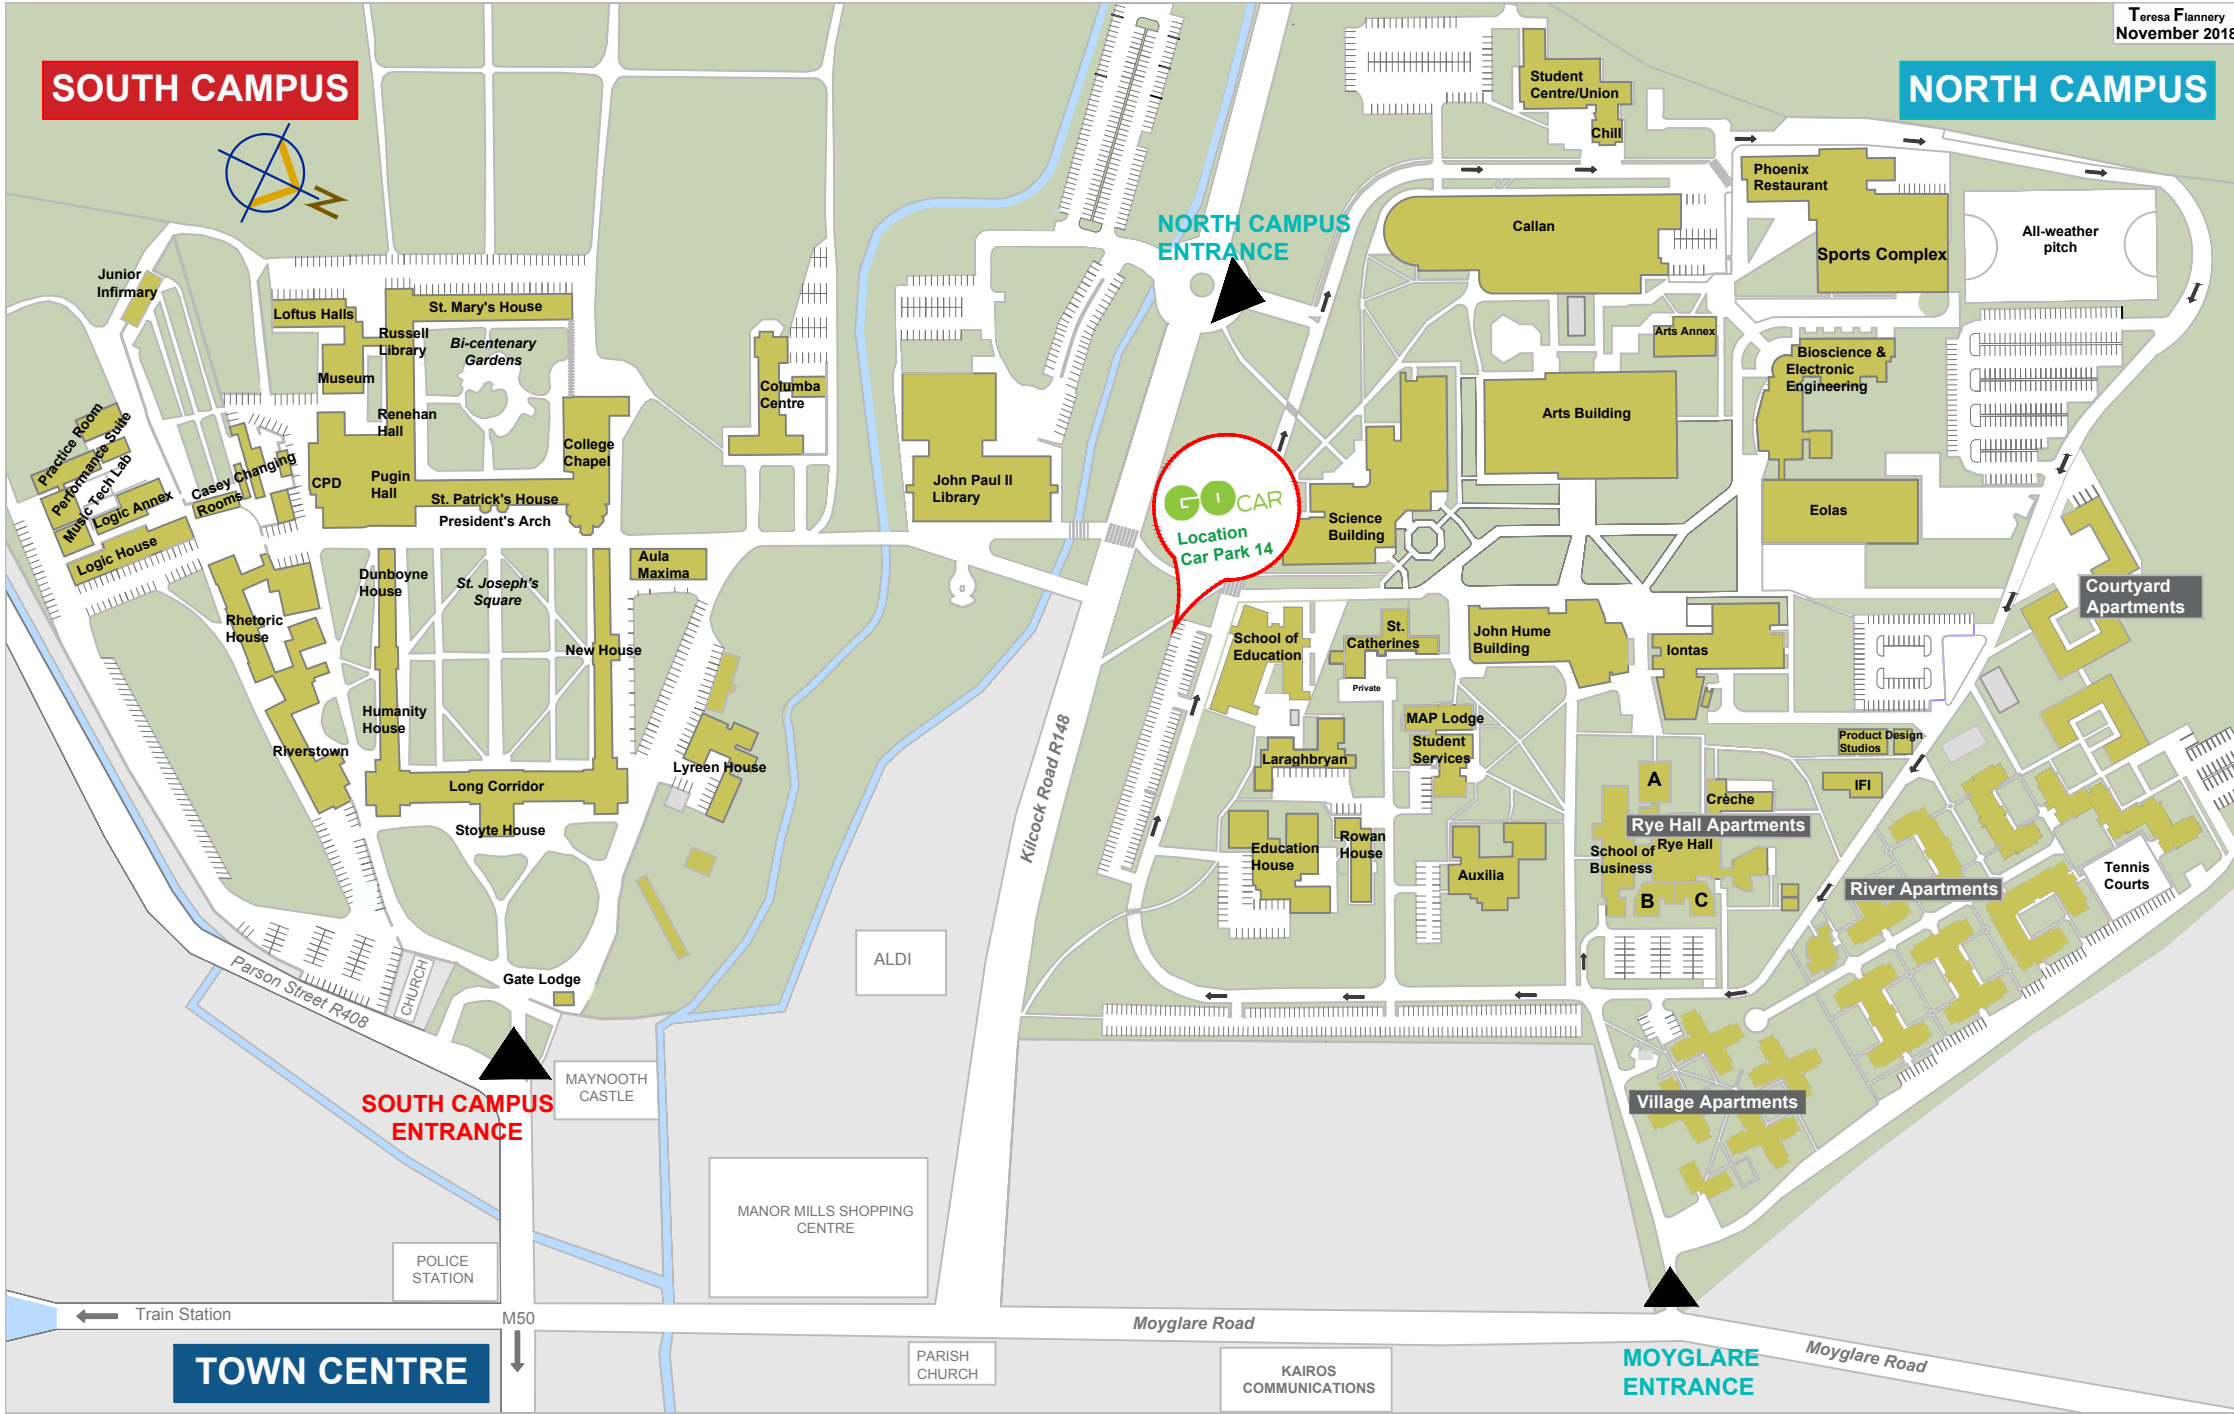

SOUTH CAMPUS

NORTH CAMPUS

NORTH CAMPUS ENTRANCE

SOUTH CAMPUS ENTRANCE

MOYGLARE ENTRANCE

TOWN CENTRE

- Junior Infirmary
- Loftus Halls
- St. Mary's House
- Russell Library
- Bi-centenary Gardens
- Museum
- Renehan Hall
- College Chapel
- Columba Centre
- John Paul II Library
- Practice Room
- Performance Suite
- Music Tech Lab
- Logic Annex
- Casey Changing Rooms
- CPD
- Pugin Hall
- St. Patrick's House
- President's Arch
- Logic House
- Dunboyne House
- St. Joseph's Square
- Aula Maxima
- Rhetoric House
- Humanity House
- New House
- Riverstown
- Lyreen House
- Long Corridor
- Stoyte House
- Gate Lodge

- Student Centre/Union
- Chill
- Callan
- Phoenix Restaurant
- Sports Complex
- All-weather pitch
- Arts Annex
- Bioscience & Electronic Engineering
- Eolas
- Arts Building
- Science Building
- John Hume Building
- Iontas
- Courtyard Apartments
- School of Education
- St. Catherines
- Private
- MAP Lodge
- Student Services
- Laraghbryan
- Rowan House
- Auxilia
- Product Design Studios
- IFI
- Rye Hall Apartments
- Crèche
- School of Business
- River Apartments
- Tennis Courts
- Village Apartments

- ALDI
- MAYNOOTH CASTLE
- MANOR MILLS SHOPPING CENTRE
- POLICE STATION
- CHURCH
- Gate Lodge
- Parson Street R408
- Kilcock Road R148
- Moyglare Road
- M50
- Train Station
- PARISH CHURCH
- KAIROS COMMUNICATIONS