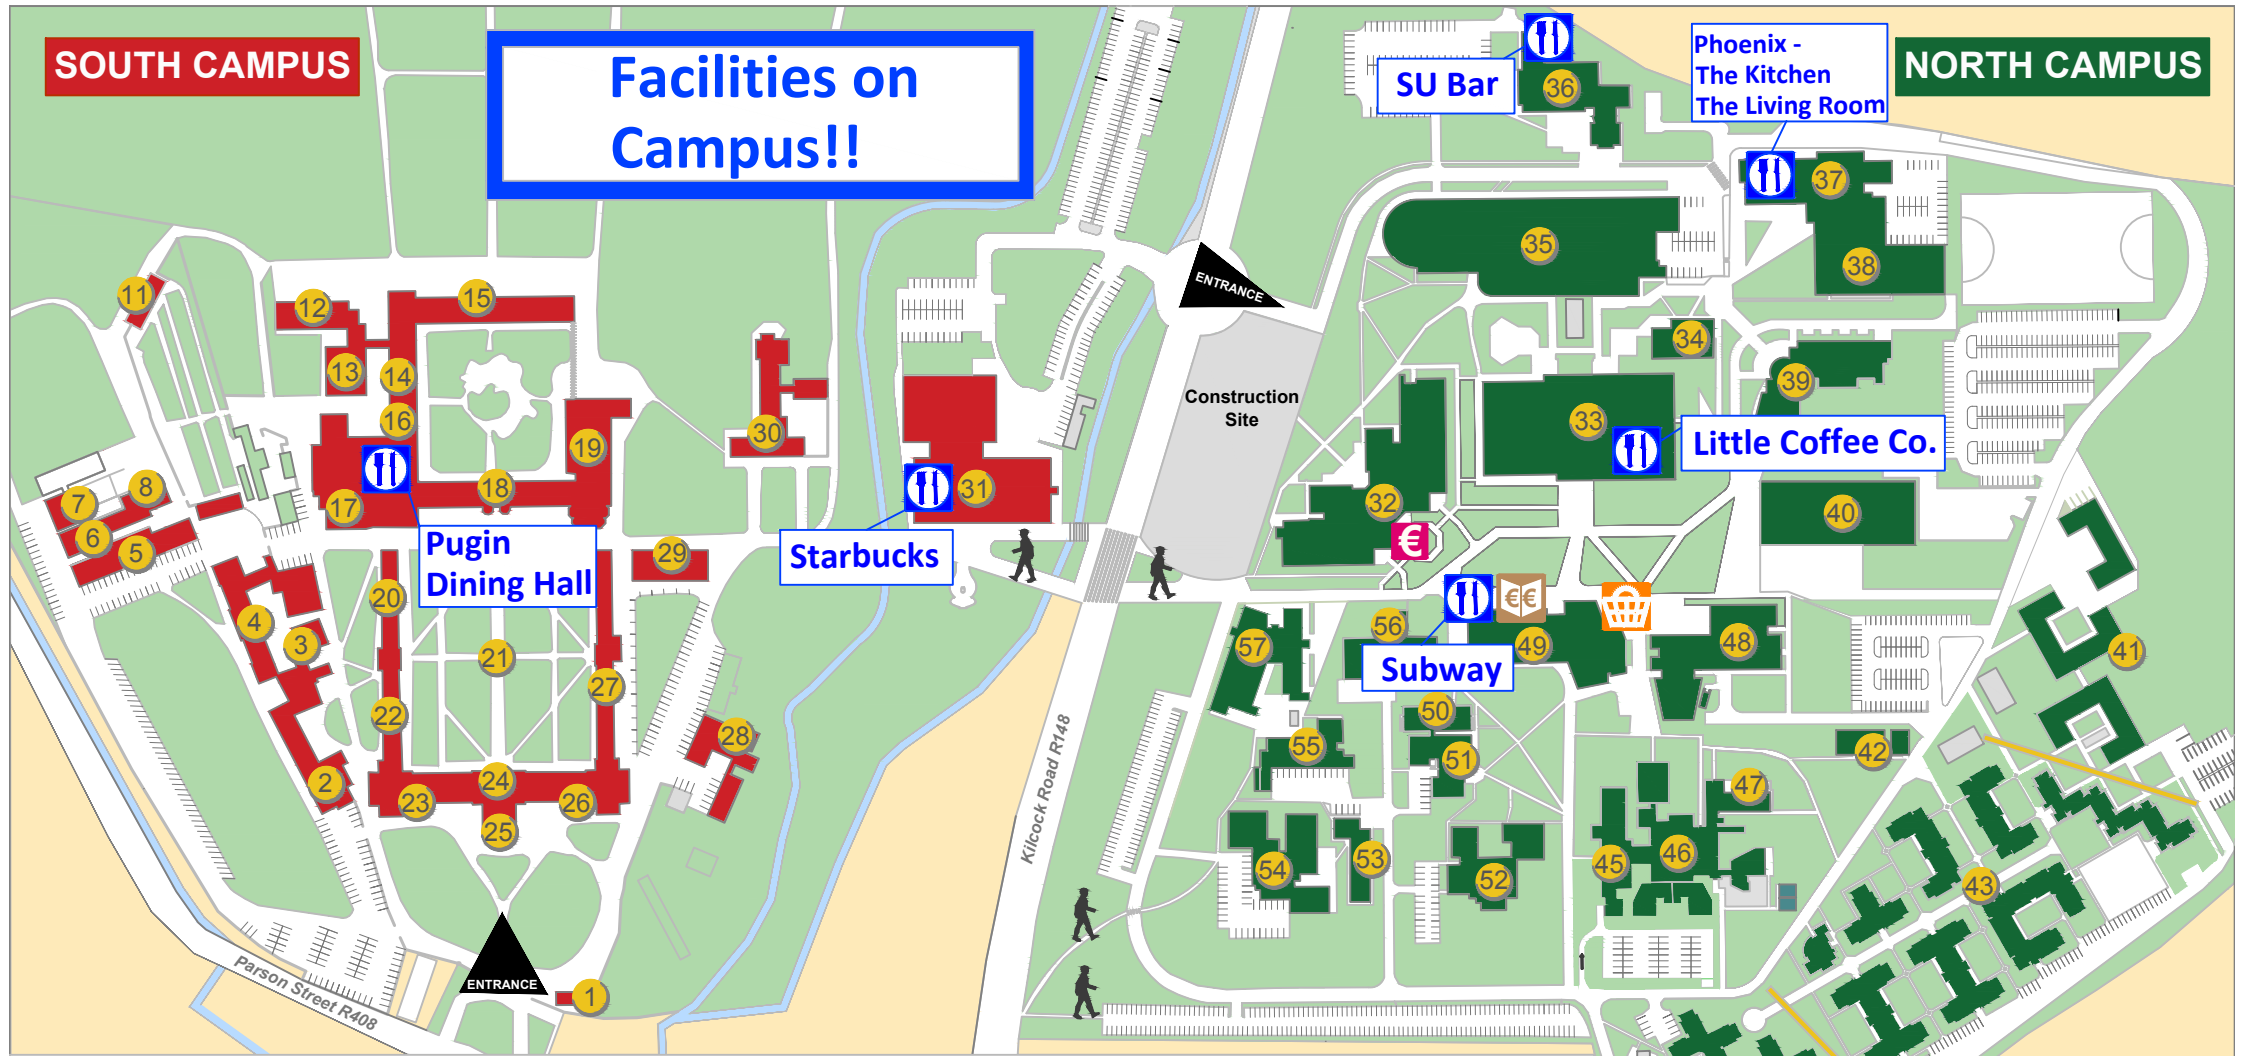

**SOUTH CAMPUS**

**Facilities on Campus!!**

**NORTH CAMPUS**

- Arts Building 33
- Aula Maxima 29
- Auxilia 52
- Bioscience & Electronic Engineering Building 39
- Callan Building 35
- College Chapel 19
- Columba Centre 30
- Courtyard Apartments 41
- Crèche 47
- Dunboyne House 20
- Education House 54
- Eolas 40
- Gate Lodge 1

- Humanity House 22
- Iontas 48
- John Hume Building 49
- John Paul II Library 31
- Junior Infirmary 11
- Laraghbyran House 55
- Loftus Halls 12
- Logic Annex 8
- Logic House 5
- Long Corridor 24
- Lyreen House 28
- MAP Lodge (Access office) 50
- MCCA - Conference & Accommodation 23
- Museum 13

- Music Performance Suite 7
- Music Technology Lab 6
- New House 27
- Phoenix Restaurant 37
- Power House 17
- Product and Design Studios 42
- Renehan Hall 16
- Rhetoric Annex 3
- Rhetoric House 4
- River Apartments 43
- Riverstown Lodge 2
- Rowan House 53
- Russell Library 14
- Rye Hall & Apartments 46
- School of Business 45

- School of Education 57
- Science Building 32
- Sports Complex 38
- St. Catherine's House 56
- St. Joseph's Square 21
- St. Mary's House 15
- St. Patrick's House 18
- Stoyte House 25
- Student Services 51
- Student Union Centre 36
- Student Common Room 34
- Trocaire 26
- Village Apartments 44