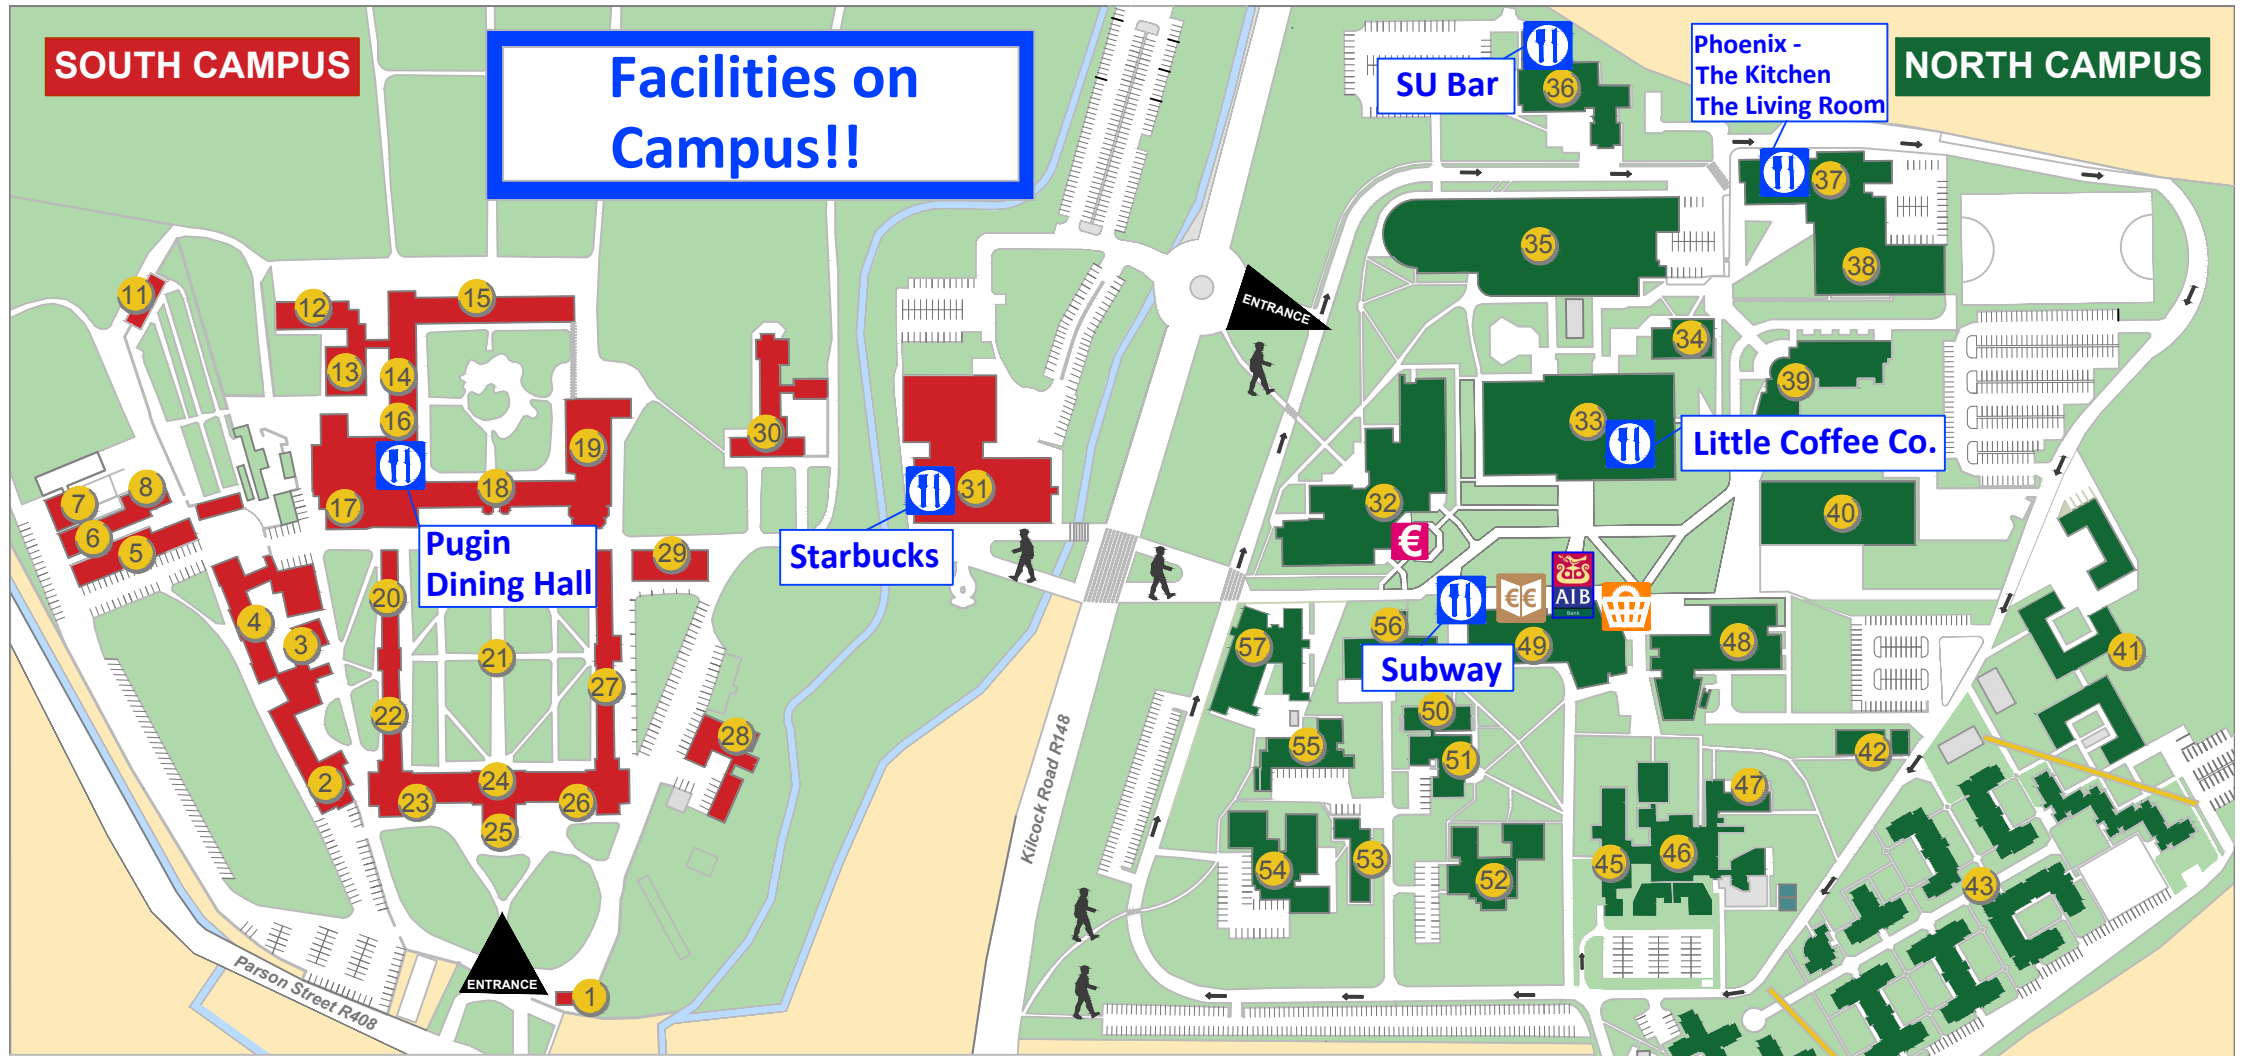

SOUTH CAMPUS

Facilities on Campus!!

NORTH CAMPUS

- Arts Building 33
- Aula Maxima 29
- Auxilia 52
- Bioscience & Electronic Engineering Building 39
- Callan Building 35
- College Chapel 19
- Columba Centre 30
- Courtyard Apartments 41
- Crèche 47
- Dunboyne House 20
- Education House 54
- Eolas 40
- Gate Lodge 1

- Humanity House 22
- Iontas 48
- John Hume Building 49
- John Paul II Library 31
- Junior Infirmary 11
- Laraghbyran House 55
- Loftus Halls 12
- Logic Annex 8
- Logic House 5
- Long Corridor 24
- Lyreen House 28
- MAP Lodge (Access office) 50
- MCCA - Conference & Accommodation 23
- Museum 13

- Music Performance Suite 7
- Music Technology Lab 6
- New House 27
- Phoenix Restaurant 37
- Power House 17
- Product and Design Studios 42
- Renehan Hall 16
- Rhetoric Annex 3
- Rhetoric House 4
- River Apartments 43
- Riverstown Lodge 2
- Rowan House 53
- Russell Library 14
- Rye Hall & Apartments 46
- School of Business 45

- School of Education 57
- Science Building 32
- Sports Complex 38
- St. Catherine's House 56
- St. Joseph's Square 21
- St. Mary's House 15
- St. Patrick's House 18
- Stoyte House 25
- Student Services 51
- Student Union Centre 36
- Student Common Room 34
- Trocaire 26
- Village Apartments 44