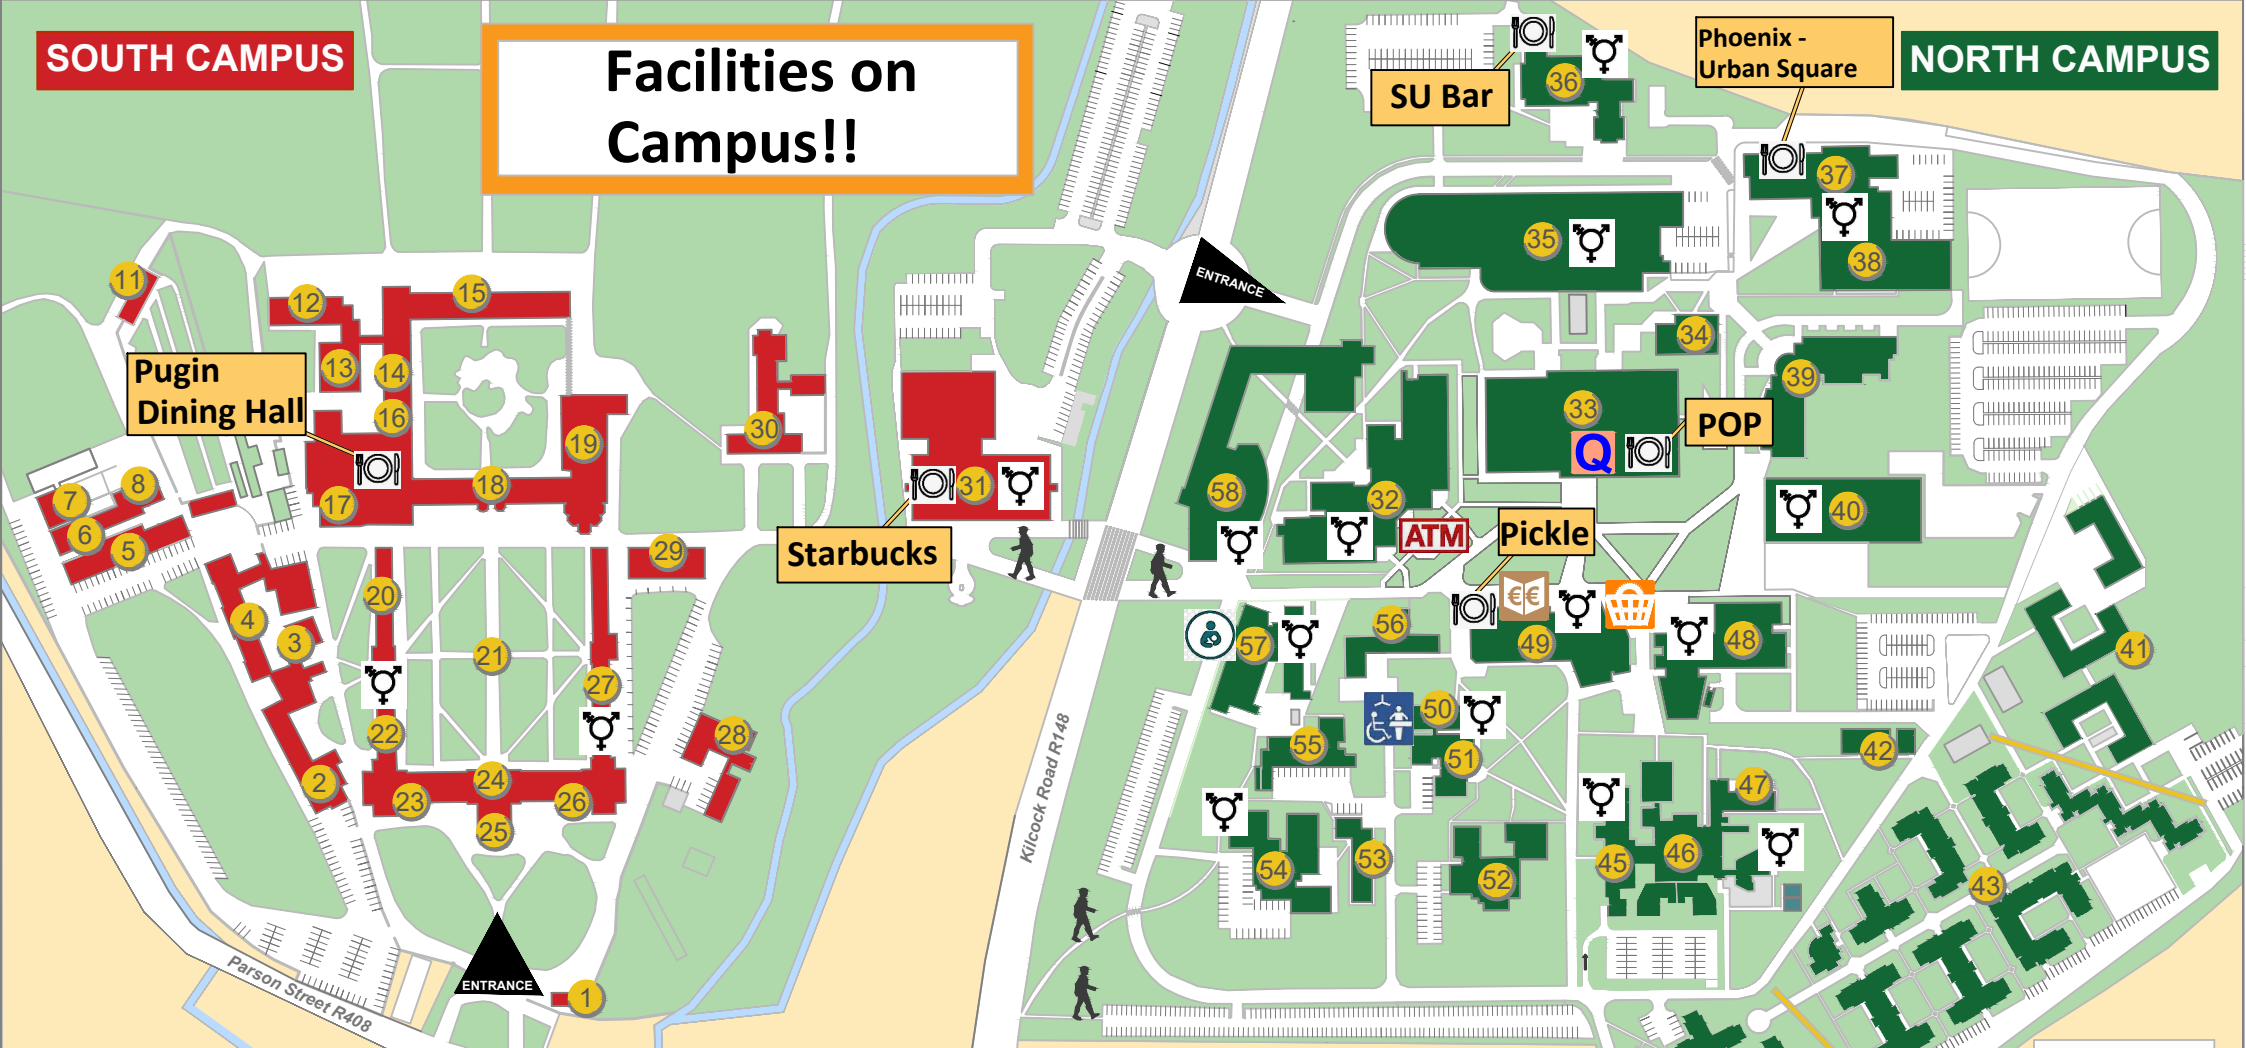

SOUTH CAMPUS

Facilities on Campus!!

NORTH CAMPUS

Up-dated
September 2022
Teresa Flannery

- Arts Building (33)
- Aula Maxima (29)
- Auxilia (52)
- Bioscience & Electronic Engineering Building (39)
- Callan Building (35)
- College Chapel (19)
- Columba Centre (30)
- Courtyard Apartments (41)
- Crèche (47)
- Dunboyne House (20)
- Education House (54)
- Eolas (40)
- Gate Lodge (1)

- Humanity House (22)
- Iontas (48)
- John Hume Building (49)
- John Paul II Library (31)
- Junior Infirmary (11)
- Laraghbyran House (55)
- Loftus Halls (12)
- Logic Annex (8)
- Logic House (3)
- Long Corridor (4)
- Lyreen House (24)
- MAP Lodge (Access office) (28)
- MCCA - Conference & Accommodation (50)
- Museum (23)

- Science Building (32)
- Sports Complex (38)
- St. Catherine's House (56)
- St. Joseph's Square (21)
- St. Mary's House (15)
- St. Patrick's House (18)
- Stoyte House (25)
- Student Services (51)
- Student Union Centre (36)
- Student Common Room (34)
- Trocaire (26)
- TSI Building (58)
- Village Apartments (44)

ATM.....	
Breastfeeding Room....	
Changing Places.....	
Coffee/Food.....	
Gender Neutral Toilet.....	
Londis Shop.....	
MU Bookshop	
Quiet Room.....	