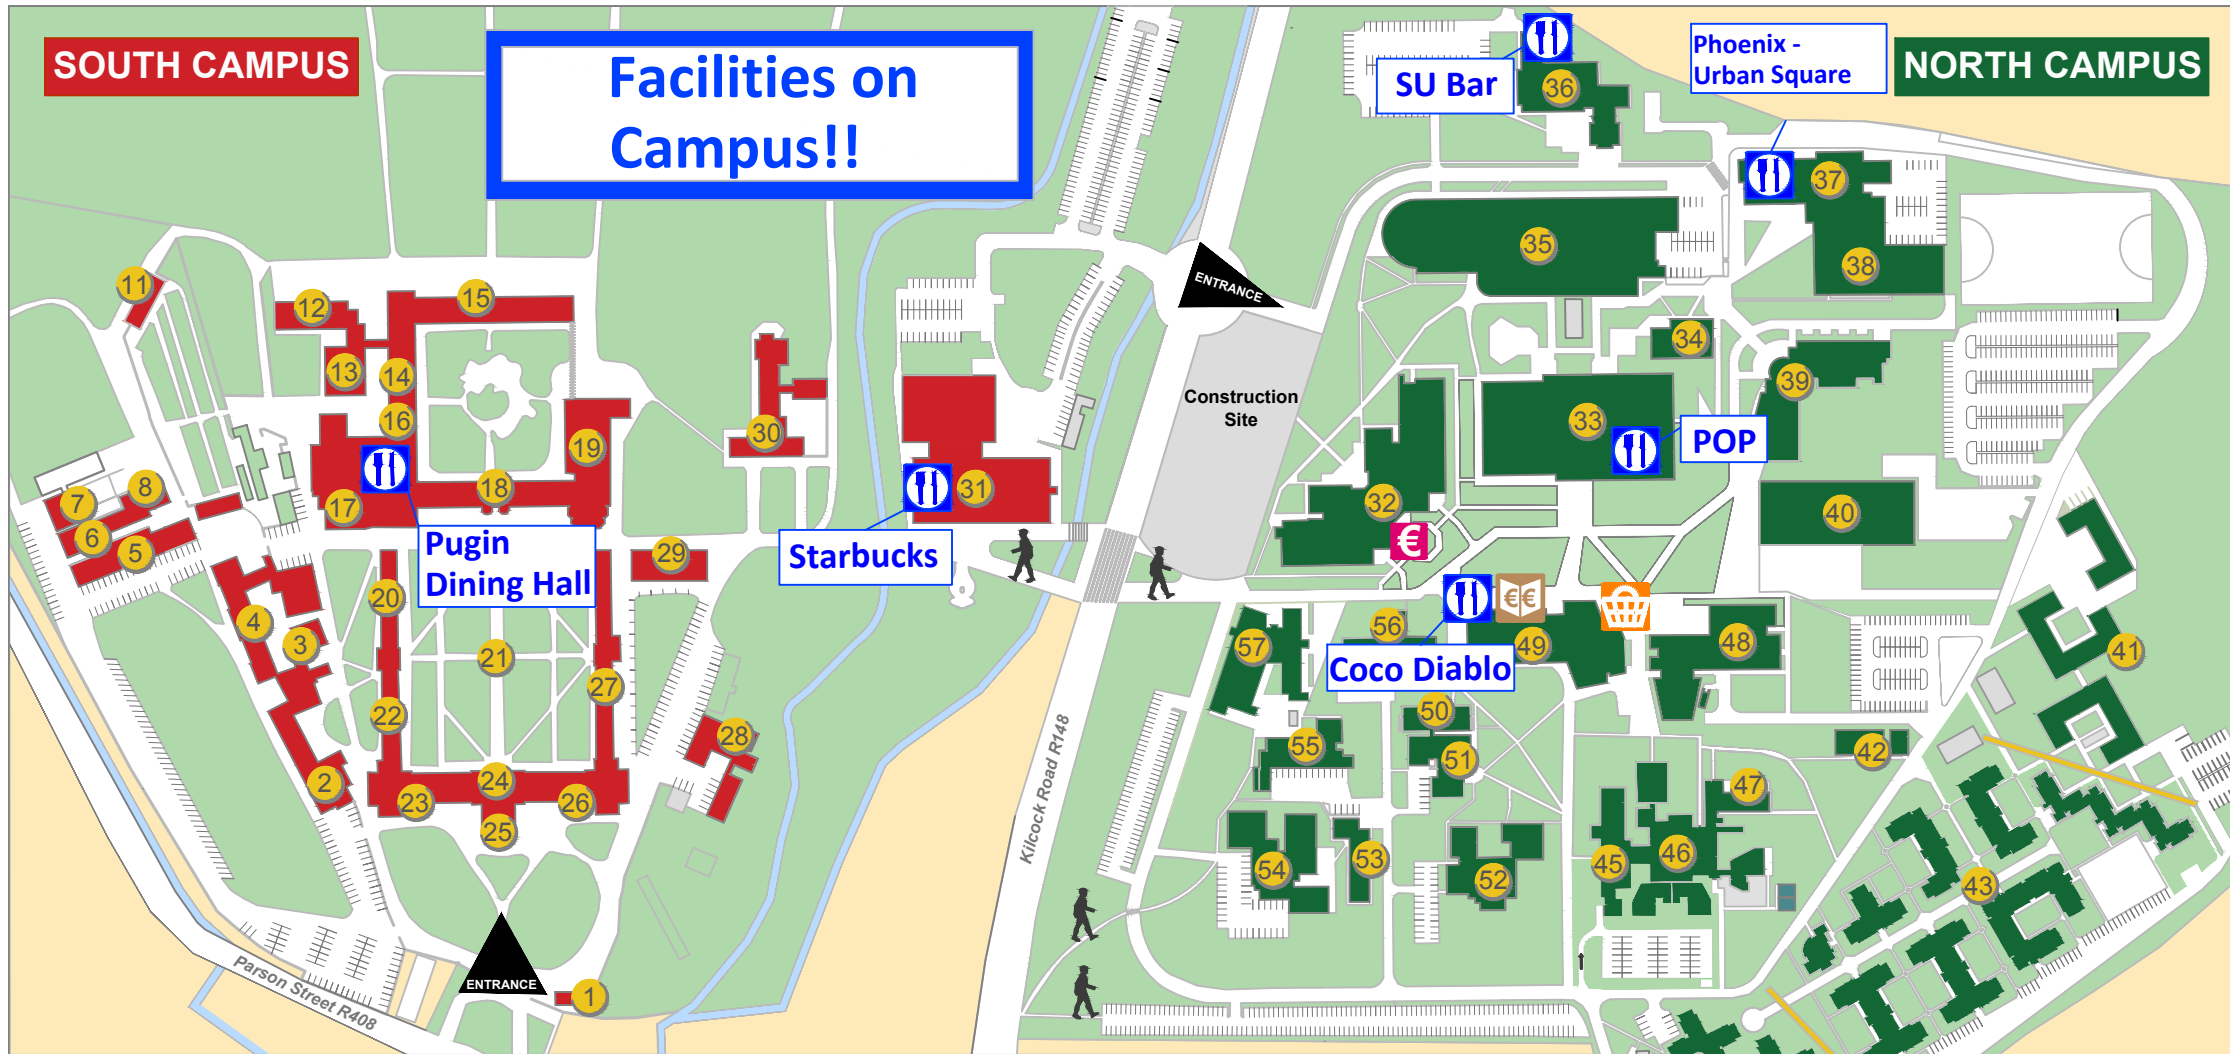

SOUTH CAMPUS

Facilities on Campus!!

Phoenix - Urban Square

NORTH CAMPUS

- Arts Building 33
- Aula Maxima 29
- Auxilia 52
- Bioscience & Electronic Engineering Building 39
- Callan Building 35
- College Chapel 19
- Columba Centre 30
- Courtyard Apartments 41
- Crèche 47
- Dunboyne House 20
- Education House 54
- Eolas 40
- Gate Lodge 1

- Humanity House 22
- Iontas 48
- John Hume Building 49
- John Paul II Library 31
- Junior Infirmary 11
- Laraghbyran House 55
- Loftus Halls 12
- Logic Annex 8
- Logic House 5
- Long Corridor 24
- Lyreen House 28
- MAP Lodge (Access office) 50
- MCCA - Conference & Accommodation 23
- Museum 13

- Music Performance Suite 7
- Music Technology Lab 6
- New House 27
- Phoenix Restaurant 37
- Power House 17
- Product and Design Studios 42
- Renehan Hall 16
- Rhetoric Annex 3
- Rhetoric House 4
- River Apartments 43
- Riverstown Lodge 2
- Rowan House 53
- Russell Library 14
- Rye Hall & Apartments 46
- School of Business 45

- School of Education 57
- Science Building 32
- Sports Complex 38
- St. Catherine's House 56
- St. Joseph's Square 21
- St. Mary's House 15
- St. Patrick's House 18
- Stoyte House 25
- Student Services 51
- Student Union Centre 36
- Student Common Room 34
- Trocaire 26
- Village Apartments 44