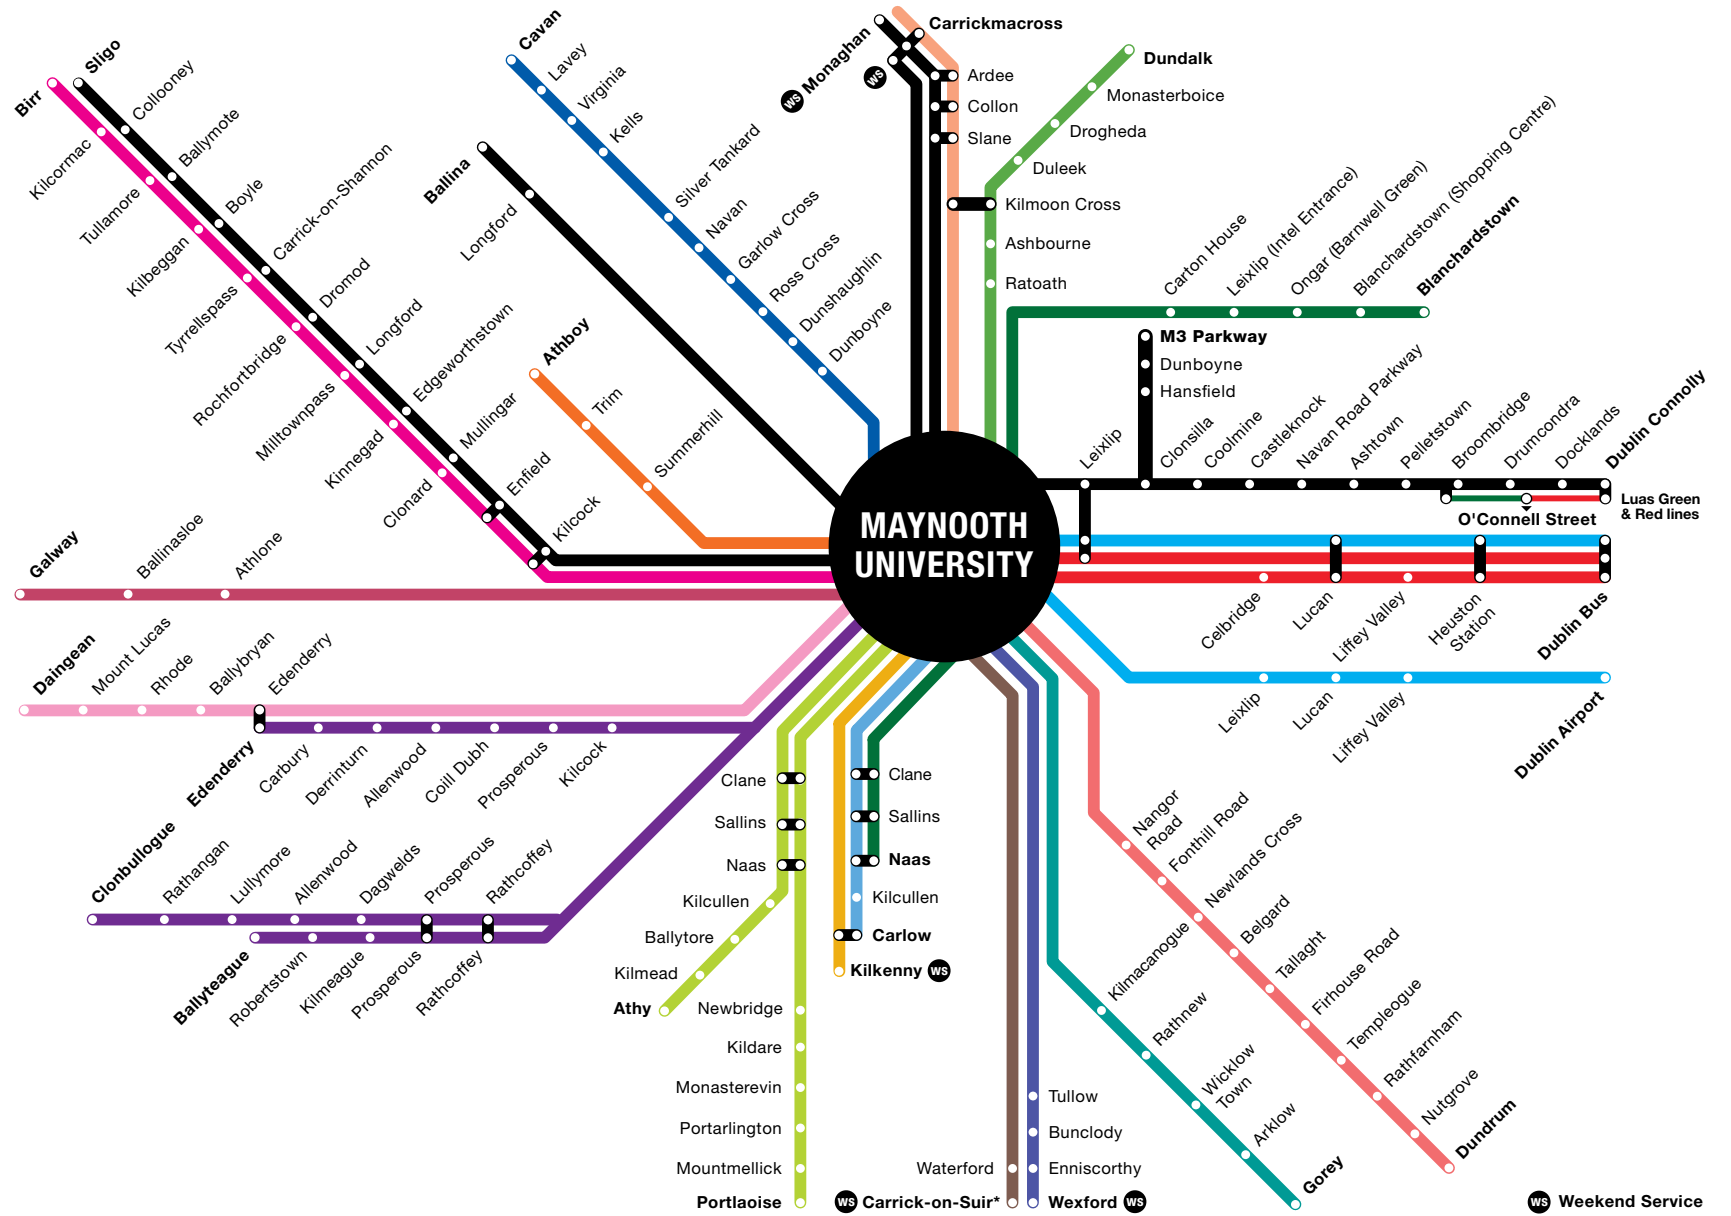

Map not to scale. Contact operator for bookings, timetable and more information.

The Transport for Ireland TFI Go App allows students from the age of 18 to 23 to avail of a **50% reduced fare** when tickets are purchased through the app.

*by request - call Piltown Coaches