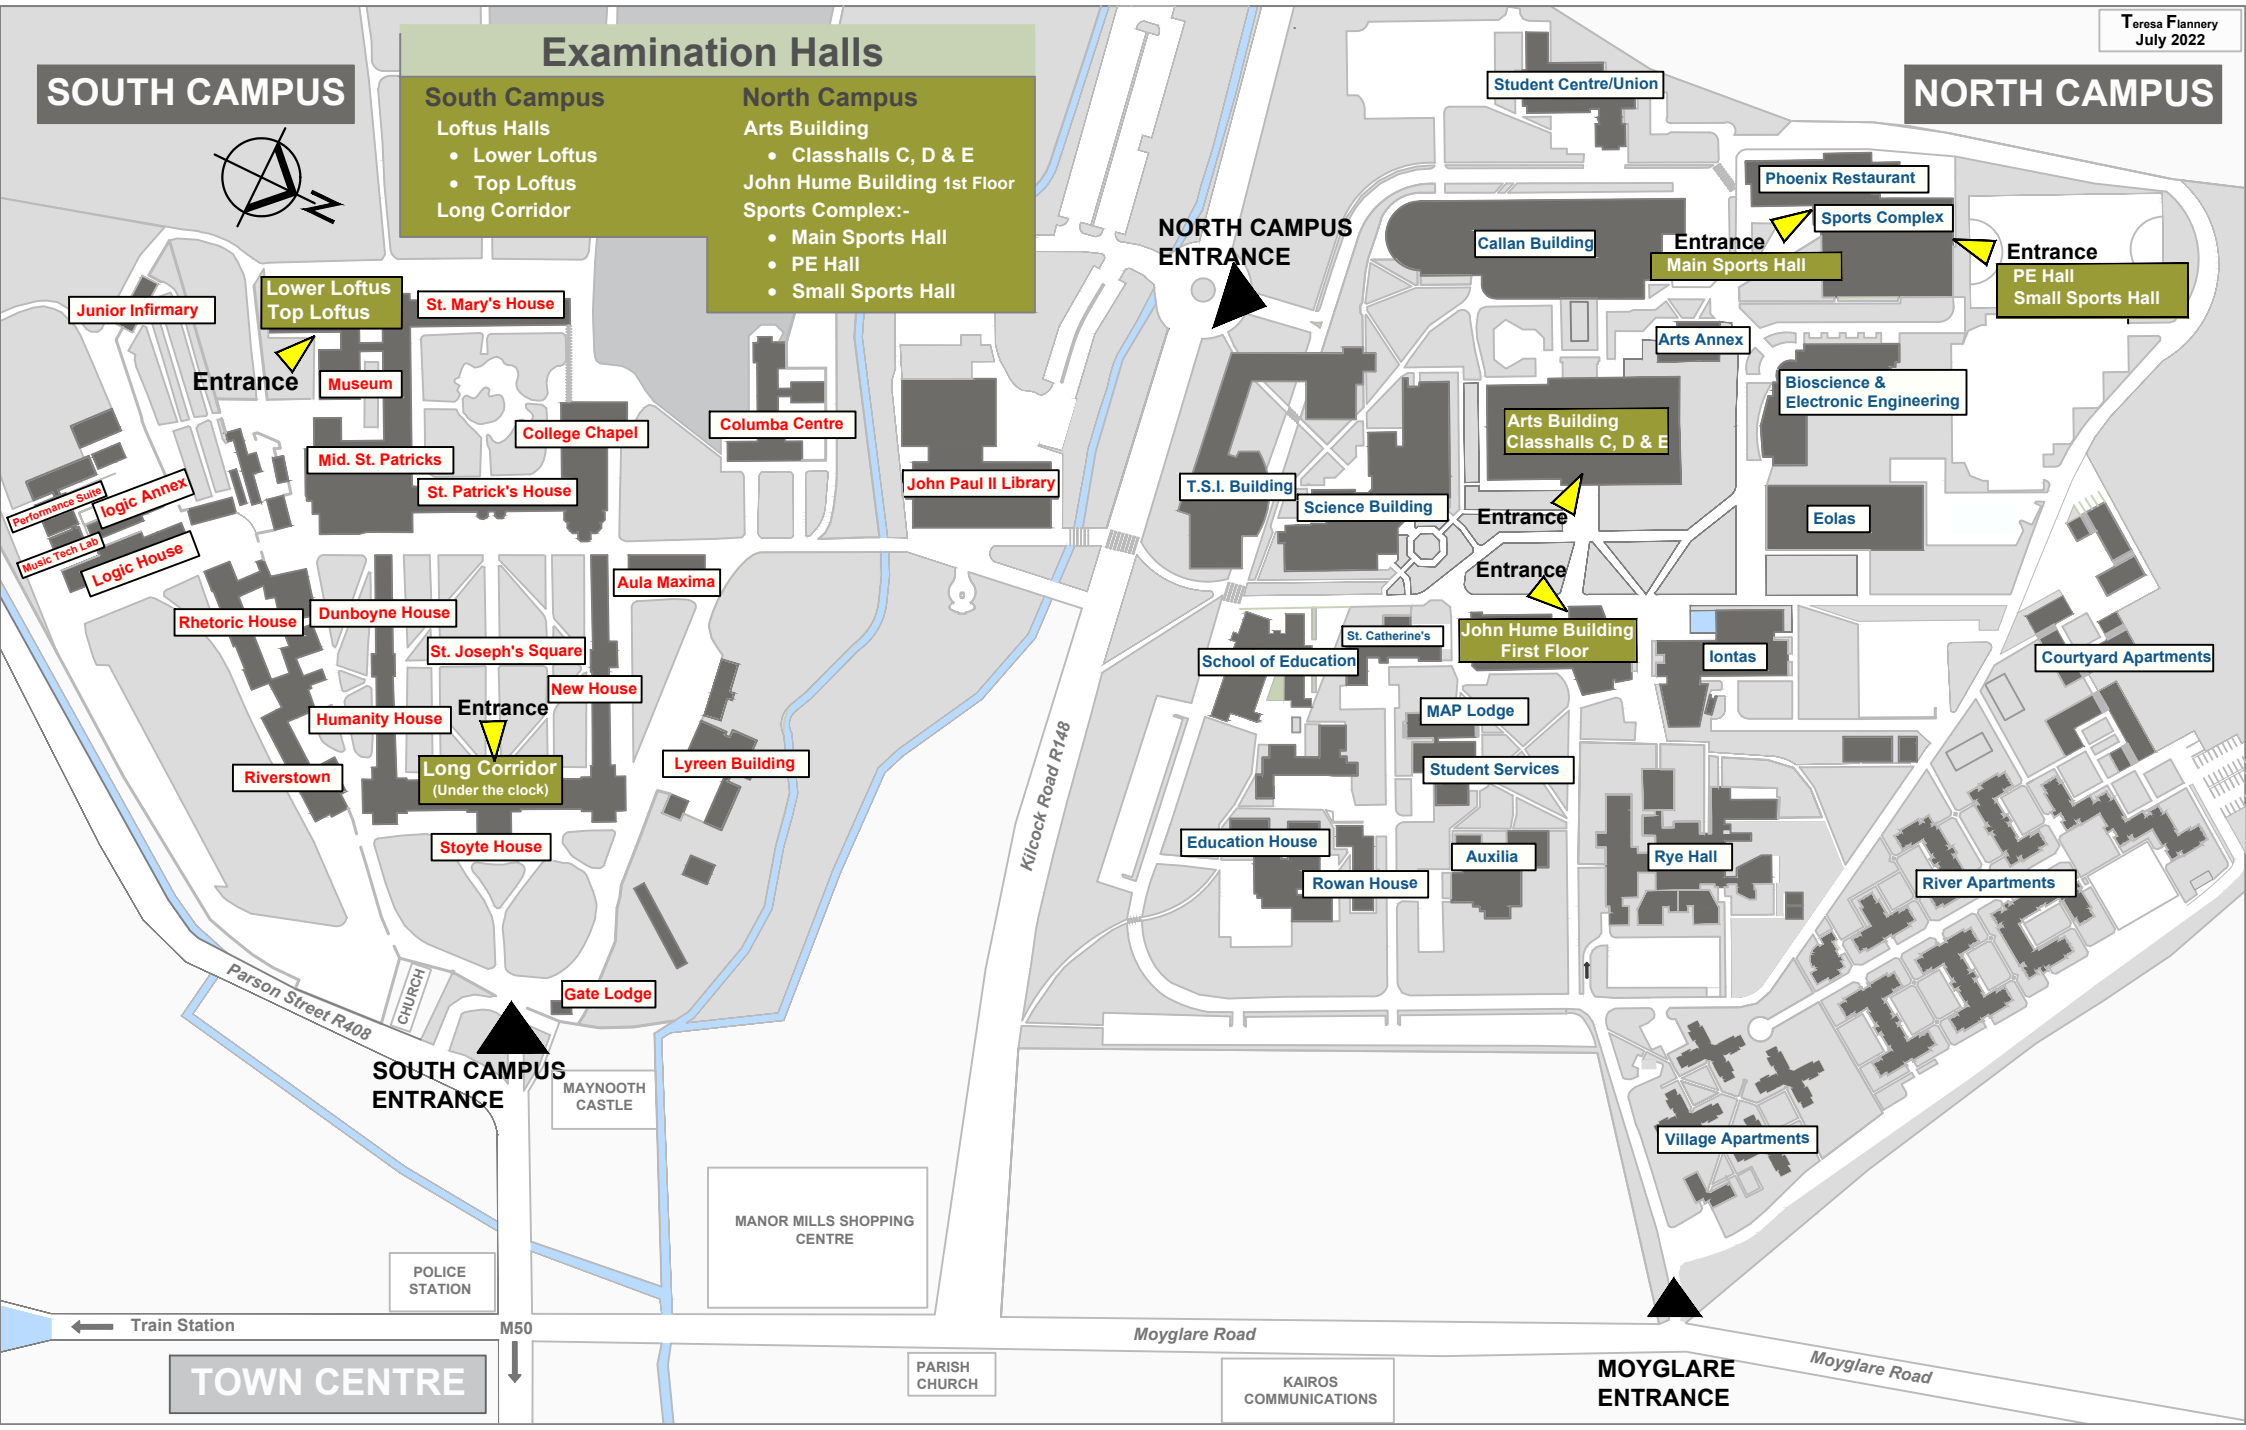

SOUTH CAMPUS

NORTH CAMPUS

Examination Halls

South Campus

- Loftus Halls
  - Lower Loftus
  - Top Loftus
- Long Corridor

North Campus

- Arts Building
  - Classhalls C, D & E
- John Hume Building 1st Floor
- Sports Complex:-
  - Main Sports Hall
  - PE Hall
  - Small Sports Hall

Junior Infirmary

Lower Loftus
Top Loftus

St. Mary's House

Entrance

Museum

College Chapel

Columba Centre

John Paul II Library

Mid. St. Patricks

St. Patrick's House

Performance Suite

Logic Annex

Music Tech Lab

Logic House

Rhetoric House

Dunboyne House

St. Joseph's Square

Aula Maxima

Humanity House

Entrance

New House

Riverstown

Long Corridor
(Under the clock)

Lyreen Building

Stoyte House

Gate Lodge

SOUTH CAMPUS
ENTRANCE

MAYNOOTH
CASTLE

MANOR MILLS SHOPPING
CENTRE

POLICE
STATION

Train Station

TOWN CENTRE

M50

PARISH
CHURCH

Moyglare Road

KAIROIS
COMMUNICATIONS

MOYGLARE
ENTRANCE

Student Centre/Union

NORTH CAMPUS
ENTRANCE

Callan Building

Entrance
Main Sports Hall

Phoenix Restaurant

Sports Complex

Entrance

PE Hall
Small Sports Hall

Arts Annex

Bioscience &
Electronic Engineering

Eolas

Arts Building
Classhalls C, D & E

Entrance

T.S.I. Building

Science Building

Entrance

John Hume Building
First Floor

Iontas

Courtyard Apartments

School of Education

St. Catherine's

MAP Lodge

Student Services

Education House

Rowan House

Auxilia

Rye Hall

River Apartments

Village Apartments

Moyglare Road