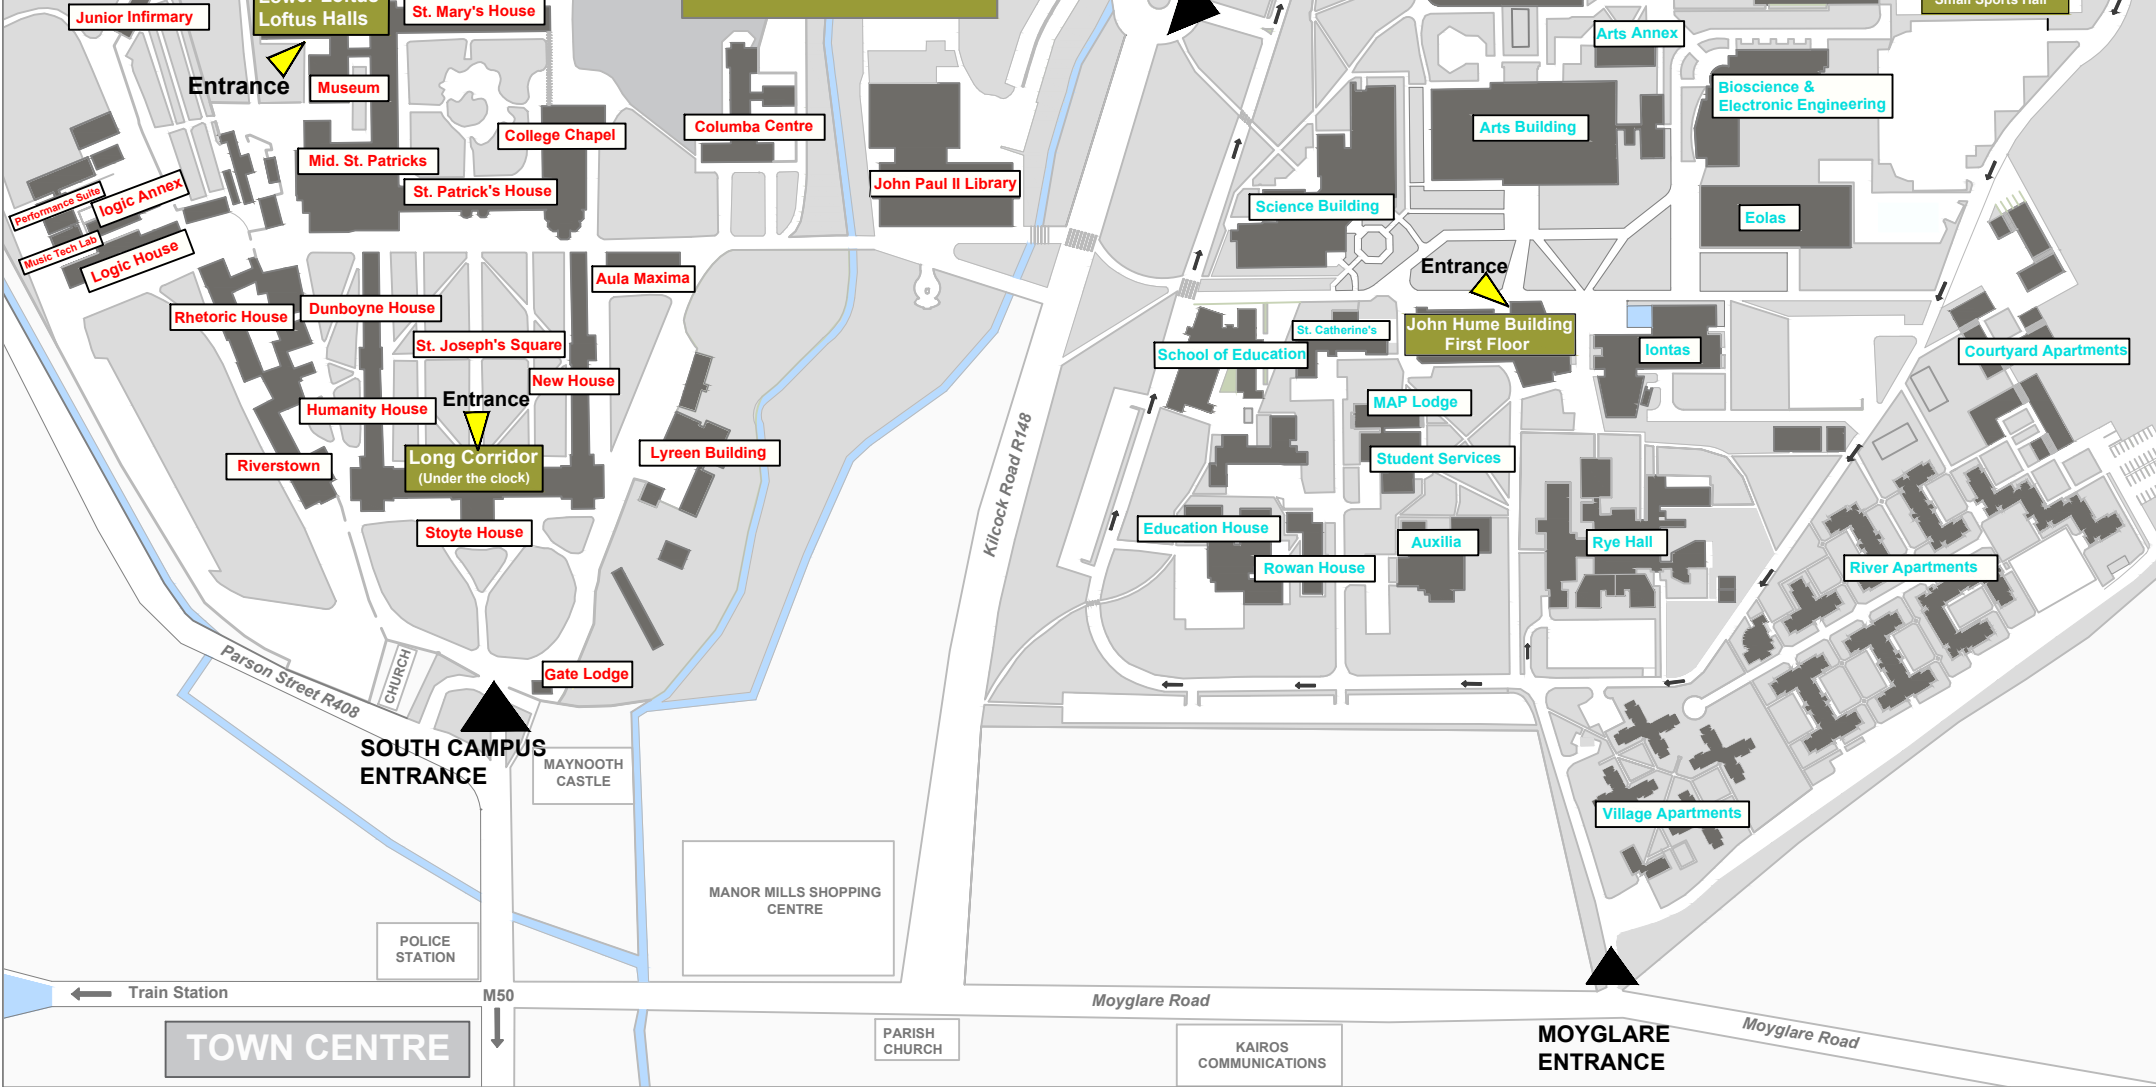

SOUTH CAMPUS

Examination Halls

South Campus

Lower Loftus (Loftus Halls)
Long Corridor

North Campus

Callan Building
John Hume Building 1st Floor
Sports Complex:-
• Main Sports Hall
• PE Hall
• Small Sports Hall

NORTH CAMPUS

Junior Infirmary

Lower Loftus Loftus Halls

St. Mary's House

Entrance

Museum

College Chapel

Columba Centre

John Paul II Library

Mid. St. Patricks

St. Patrick's House

Performance Suite

Logic Annex

Music Tech Lab

Logic House

Rhetoric House

Dunboyne House

Aula Maxima

St. Joseph's Square

Humanity House

New House

Riverstown

Long Corridor (Under the clock)

Lyreen Building

Stoyte House

Gate Lodge

SOUTH CAMPUS ENTRANCE

Parson Street R408

CHURCH

MAYNOOTH CASTLE

MANOR MILLS SHOPPING CENTRE

POLICE STATION

M50

Train Station

TOWN CENTRE

PARISH CHURCH

Moyglare Road

KAIROS COMMUNICATIONS

MOYGLARE ENTRANCE

Moyglare Road

NORTH CAMPUS ENTRANCE

Entrance

Callan Building

Student Centre/Union

Entrance

Main Sports Hall

Phoenix Restaurant

Sports Complex

Entrance

PE Hall Small Sports Hall

Arts Annex

Arts Building

Bioscience & Electronic Engineering

Eolas

Science Building

Entrance

John Hume Building First Floor

School of Education

St. Catherine's

Iontas

Courtyard Apartments

MAP Lodge

Student Services

Education House

Rowan House

Auxilia

Rye Hall

River Apartments

Village Apartments