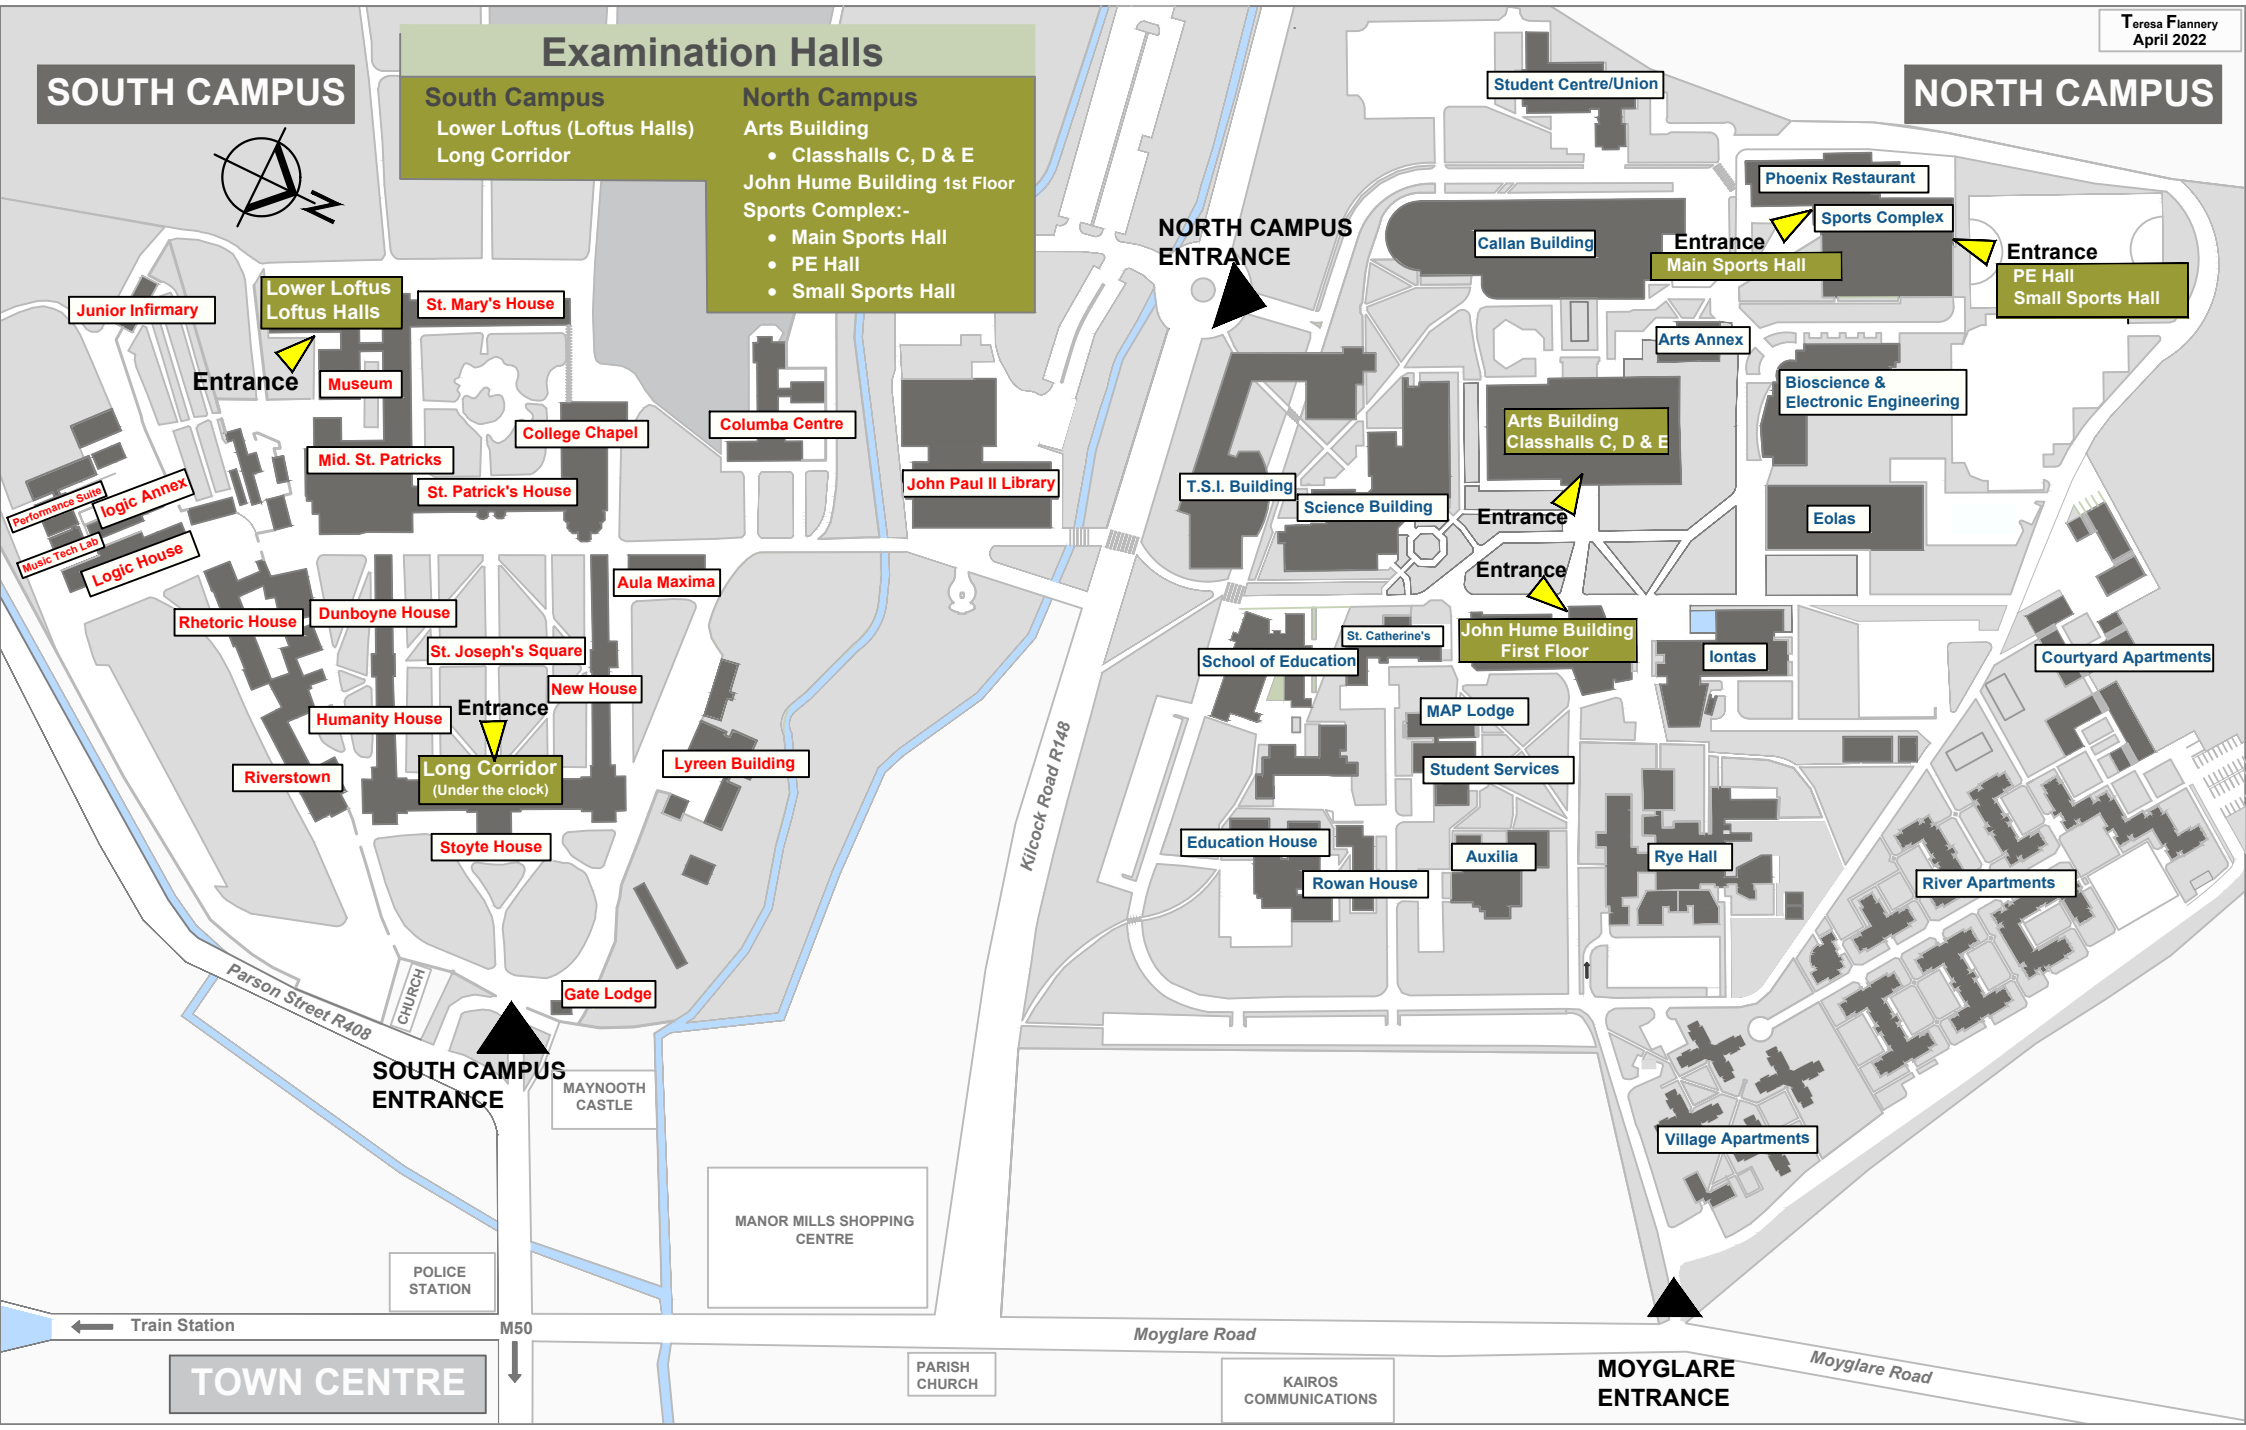

SOUTH CAMPUS

NORTH CAMPUS

Examination Halls

South Campus

- Lower Loftus (Loftus Halls)
- Long Corridor

North Campus

- Arts Building
  - Classhalls C, D & E
- John Hume Building 1st Floor
- Sports Complex:-
  - Main Sports Hall
  - PE Hall
  - Small Sports Hall

Junior Infirmary

Lower Loftus Loftus Halls

St. Mary's House

Entrance

Museum

College Chapel

Columba Centre

John Paul II Library

Mid. St. Patricks

St. Patrick's House

Performance Suite

Logic Annex

Music Tech Lab

Logic House

Rhetoric House

Dunboyne House

Aula Maxima

St. Joseph's Square

Humanity House

Entrance

New House

Riverstown

Long Corridor (Under the clock)

Lyreen Building

Stoyte House

Gate Lodge

SOUTH CAMPUS ENTRANCE

MAYNOOTH CASTLE

MANOR MILLS SHOPPING CENTRE

POLICE STATION

Train Station

TOWN CENTRE

M50

PARISH CHURCH

Moyglare Road

KAIRO COMMUNICATIONS

MOYGLARE ENTRANCE

Student Centre/Union

NORTH CAMPUS ENTRANCE

Callan Building

Entrance Main Sports Hall

Phoenix Restaurant

Sports Complex

Entrance PE Hall Small Sports Hall

Arts Annex

Bioscience & Electronic Engineering

Eolas

T.S.I. Building

Science Building

Arts Building Classhalls C, D & E

Entrance

Entrance

John Hume Building First Floor

School of Education

St. Catherine's

Iontas

Courtyard Apartments

MAP Lodge

Student Services

Education House

Rowan House

Auxilia

Rye Hall

River Apartments

Village Apartments

Moyglare Road