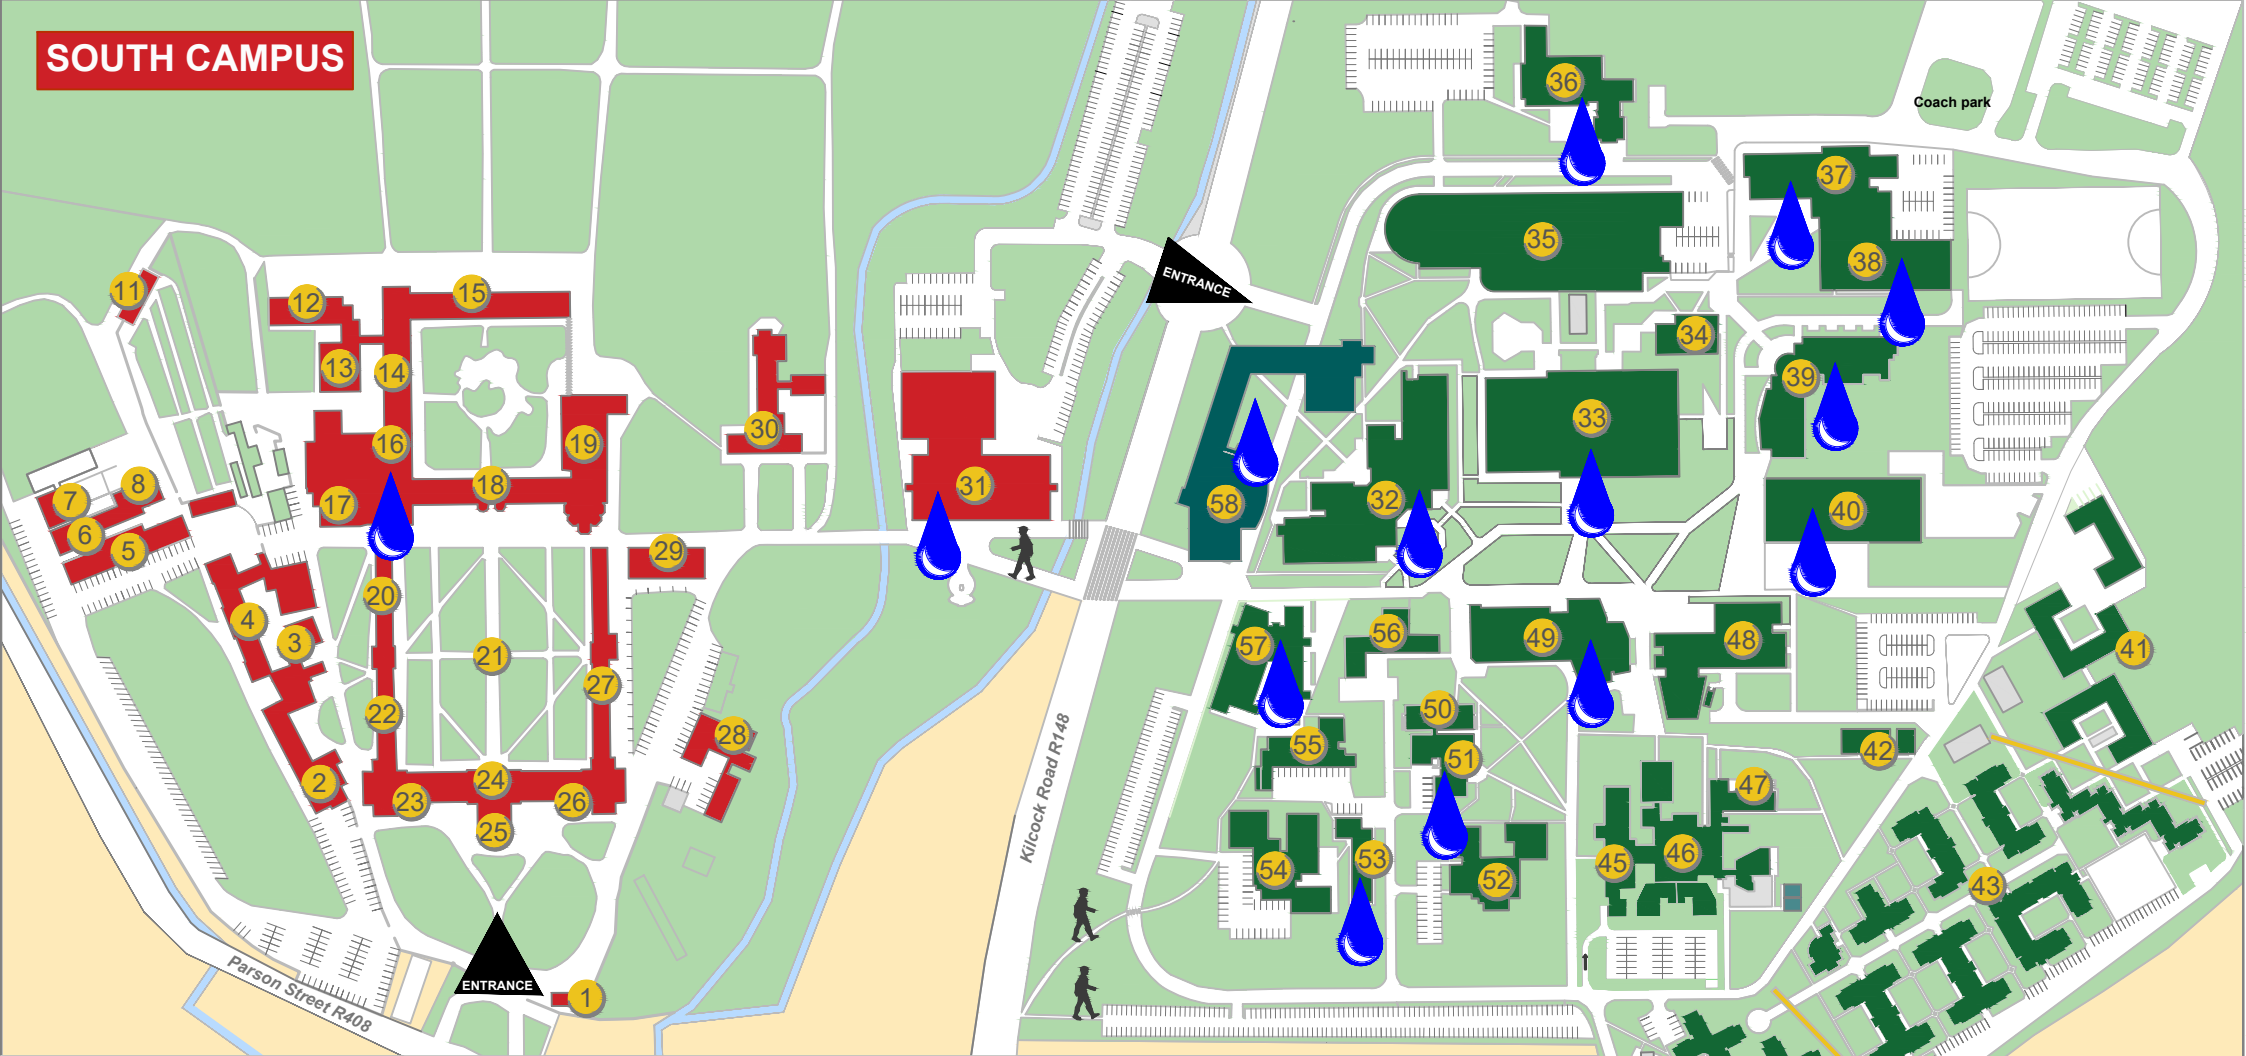

# SOUTH CAMPUS

Up-dated  
June 2023  
Teresa Flannery

**Location of DRINKING  
WATER FOUNTAINS**

- Arts Building 33
- Aula Maxima 29
- Auxilia 52
- Bioscience & Electronic Engineering Building 39
- Callan Building 35
- College Chapel 19
- Columba Centre 30
- Courtyard Apartments 41
- Crèche 47
- Dunboyne House 20
- Education House 54
- Eolas 40
- Gate Lodge 1

- Humanity House 22
- Iontas 48
- John Hume Building 49
- John Paul II Library 31
- Junior Infirmary 11
- Laraghbyran House 55
- Loftus Halls 12
- Logic Annex 8
- Logic House 5
- Long Corridor 24
- Lyreen House 28
- MAP Lodge (Access office) 50
- MCCA - Conference & Accommodation 23
- Museum 13

- Music Performance Suite 7
- Music Technology Lab 6
- New House 27
- Phoenix Restaurant 37
- Power House 17
- Product and Design Studios 42
- Pugin Dining Hall 16
- Renehan Hall 16
- Rhetoric Annex 3
- Rhetoric House 4
- River Apartments 43
- Riverstown Lodge 2
- Rowan House 53
- Russell Library 14
- Rye Hall & Apartments 46

- School of Education 57
- Science Building 32
- Sports Complex 38
- St. Catherine's House 56
- St. Joseph's Square 21
- St. Mary's House 15
- St. Patrick's House 18
- Stoyte House 25
- Student Services 51
- Student Union Centre 36
- Student Common Room 34
- The Bursar's Office 45
- Trocaire 26
- TSI Building 58
- Village Apartments 44