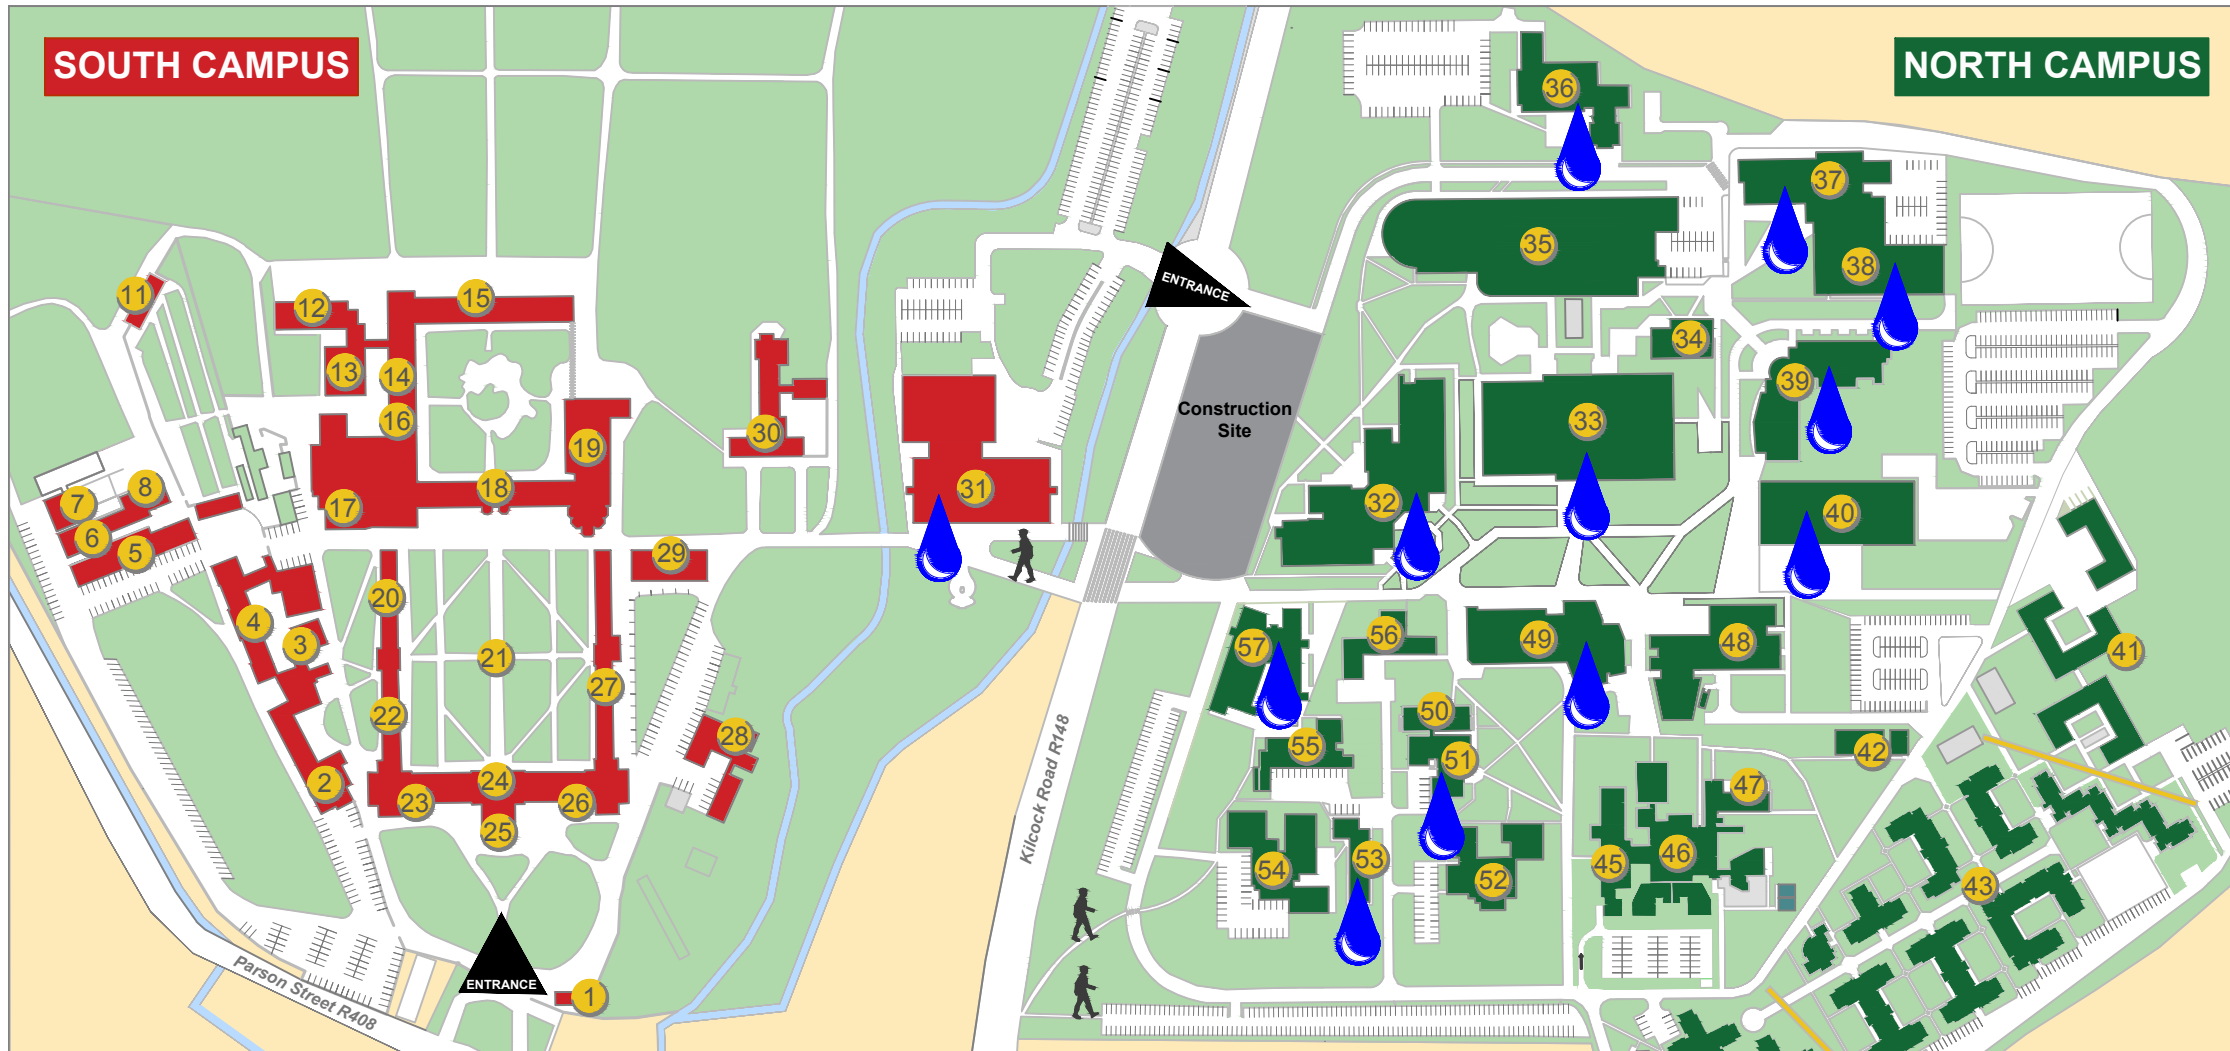

SOUTH CAMPUS

NORTH CAMPUS

- Arts Building 33
- Aula Maxima 29
- Auxilia 52
- Bioscience & Electronic Engineering Building 39
- Callan Building 35
- College Chapel 19
- Columba Centre 30
- Courtyard Apartments 41
- Crèche 47
- Dunboyne House 20
- Education House 54
- Eolas 40
- Gate Lodge 1

- Humanity House 22
- Iontas 48
- John Hume Building 49
- John Paul II Library 31
- Junior Infirmary 11
- Laraghbyran House 55
- Loftus Halls 12
- Logic Annex 8
- Logic House 5
- Long Corridor 24
- Lyreen House 28
- MAP Lodge (Access office) 50
- MCCA - Conference & Accommodation 23
- Museum 13

- School of Education 57
- Science Building 32
- Sports Complex 38
- St. Catherine's House 56
- St. Joseph's Square 21
- St. Mary's House 15
- St. Patrick's House 18
- Stoyte House 25
- Student Services 51
- Student Union Centre 36
- Student Common Room 34
- Trocaire 26
- Village Apartments 44

Up-dated
August 2019
Teresa Flannery

Location of DRINKING WATER FOUNTAINS