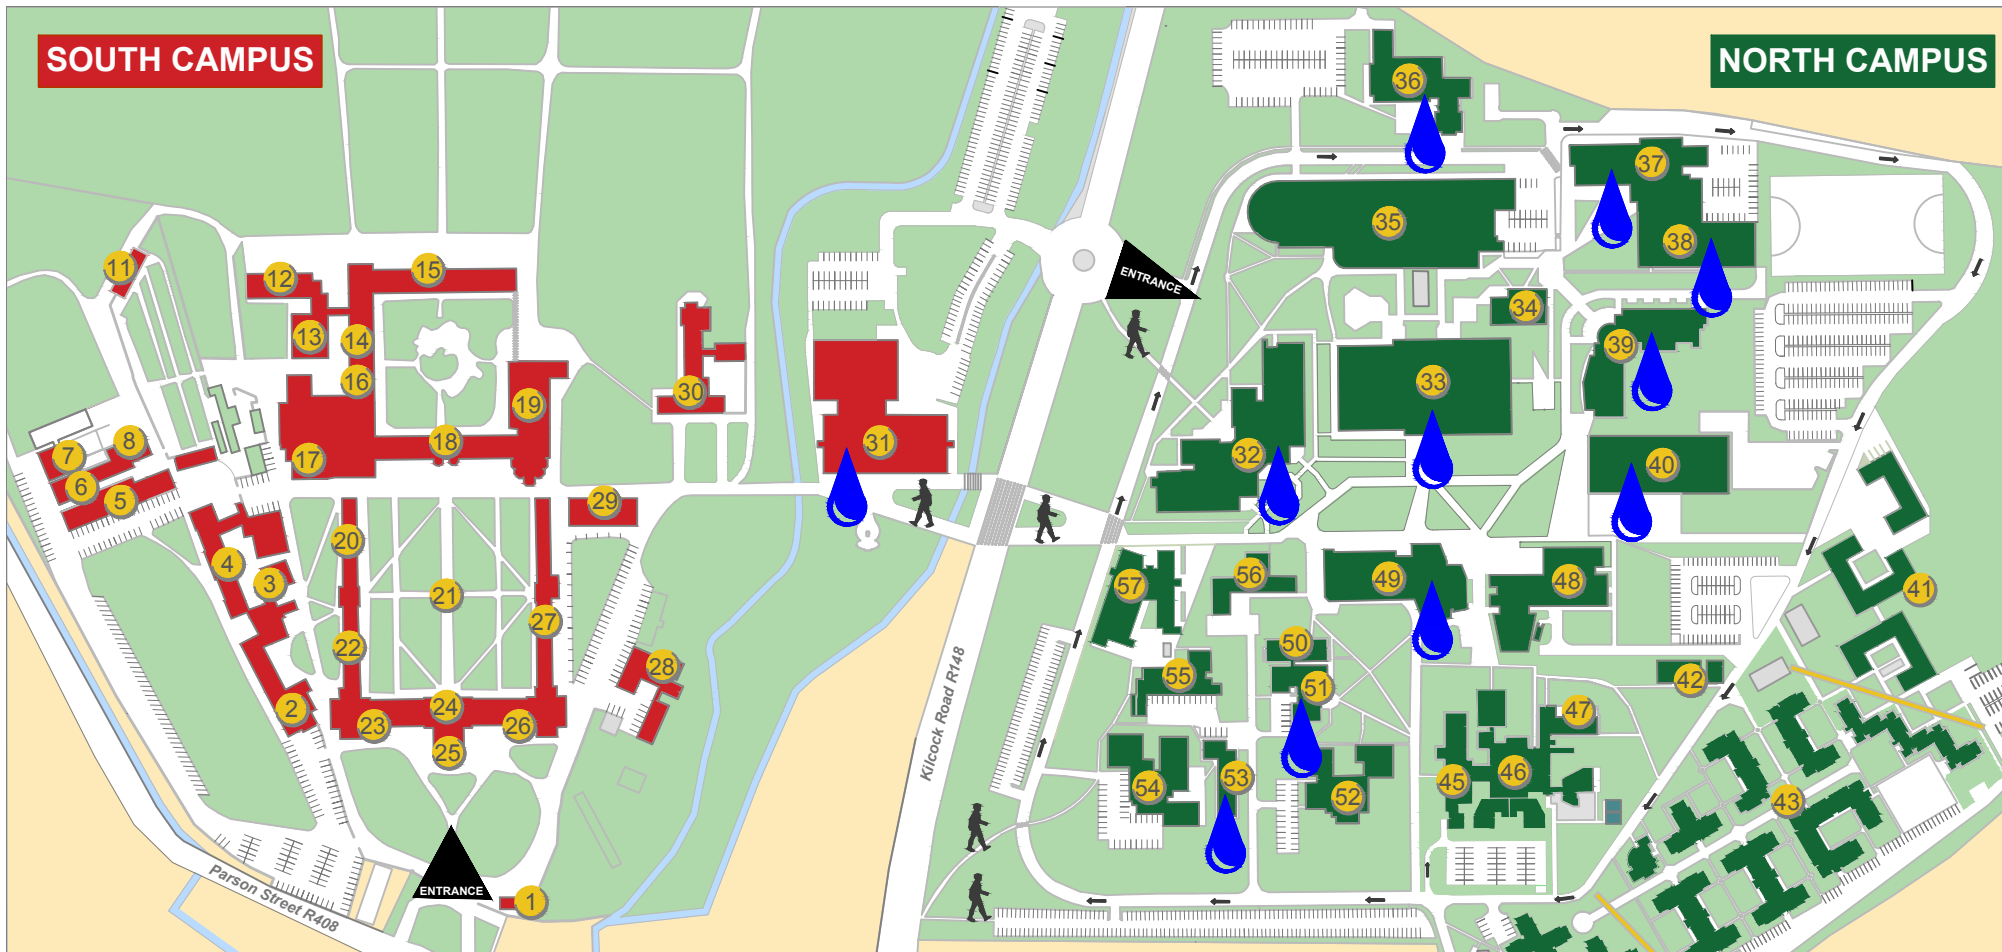

**SOUTH CAMPUS**

**NORTH CAMPUS**

- Arts Building 33
- Aula Maxima 29
- Auxilia 52
- Bioscience & Electronic Engineering Building 39
- Callan Building 35
- College Chapel 19
- Columba Centre 30
- Courtyard Apartments 41
- Crèche 47
- Dunboyne House 20
- Education House 54
- Eolas 40
- Gate Lodge 1

- Humanity House 22
- Iontas 48
- John Hume Building 49
- John Paul II Library 31
- Junior Infirmary 11
- Laraghbyran House 55
- Loftus Halls 12
- Logic Annex 8
- Logic House 5
- Long Corridor 24
- Lyreen House 28
- MAP Lodge (Access office) 50
- MCCA - Conference & Accommodation 23
- Museum 13

- School of Education 57
- Science Building 32
- Sports Complex 38
- St. Catherine's House 56
- St. Joseph's Square 21
- St. Mary's House 15
- St. Patrick's House 18
- Stoyte House 25
- Student Services 51
- Student Union Centre 36
- Student Common Room 34
- Trocaire 26
- Village Apartments 44

Up-dated  
July 2018  
Teresa Flannery

**Location of WATER FOUNTAINS**