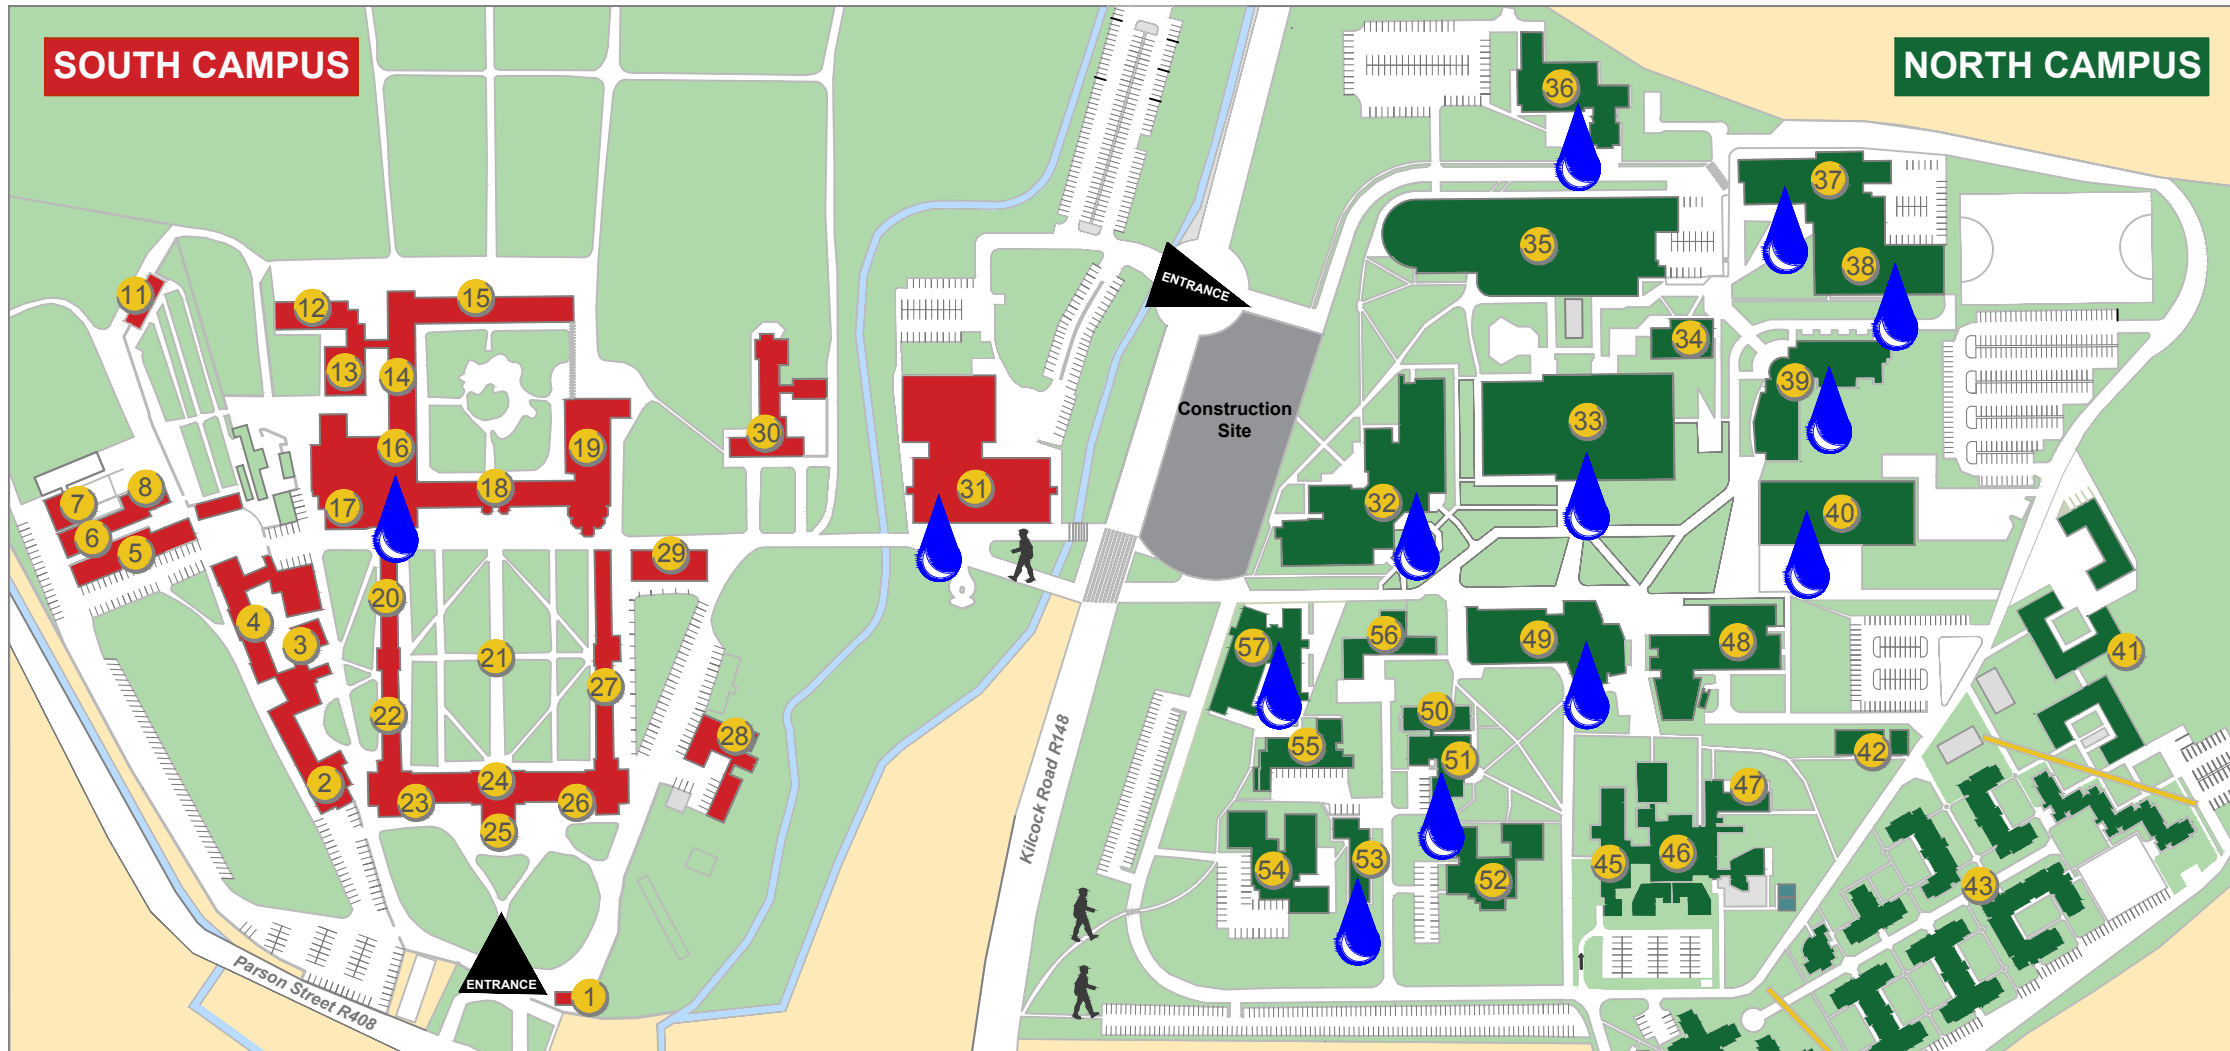

SOUTH CAMPUS

NORTH CAMPUS

- Arts Building 33
- Aula Maxima 29
- Auxilia 52
- Bioscience & Electronic Engineering Building 39
- Callan Building 35
- College Chapel 19
- Columba Centre 30
- Courtyard Apartments 41
- Crèche 47
- Dunboyne House 20
- Education House 54
- Eolas 40
- Gate Lodge 1

- Humanity House 22
- Iontas 48
- John Hume Building 49
- John Paul II Library 31
- Junior Infirmary 11
- Laraghbyran House 55
- Loftus Halls 12
- Logic Annex 8
- Logic House 5
- Long Corridor 24
- Lyreen House 28
- MAP Lodge (Access office) 50
- MCCA - Conference & Accommodation 23
- Museum 13

- School of Business 45
- School of Education 57
- Science Building 32
- Sports Complex 38
- St. Catherine's House 56
- St. Joseph's Square 21
- St. Mary's House 15
- St. Patrick's House 18
- Stoyte House 25
- Student Services 51
- Student Union Centre 36
- Student Common Room 34
- Trocaire 26
- Village Apartments 44

Up-dated
February 2020
Teresa Flannery

Location of DRINKING WATER FOUNTAINS