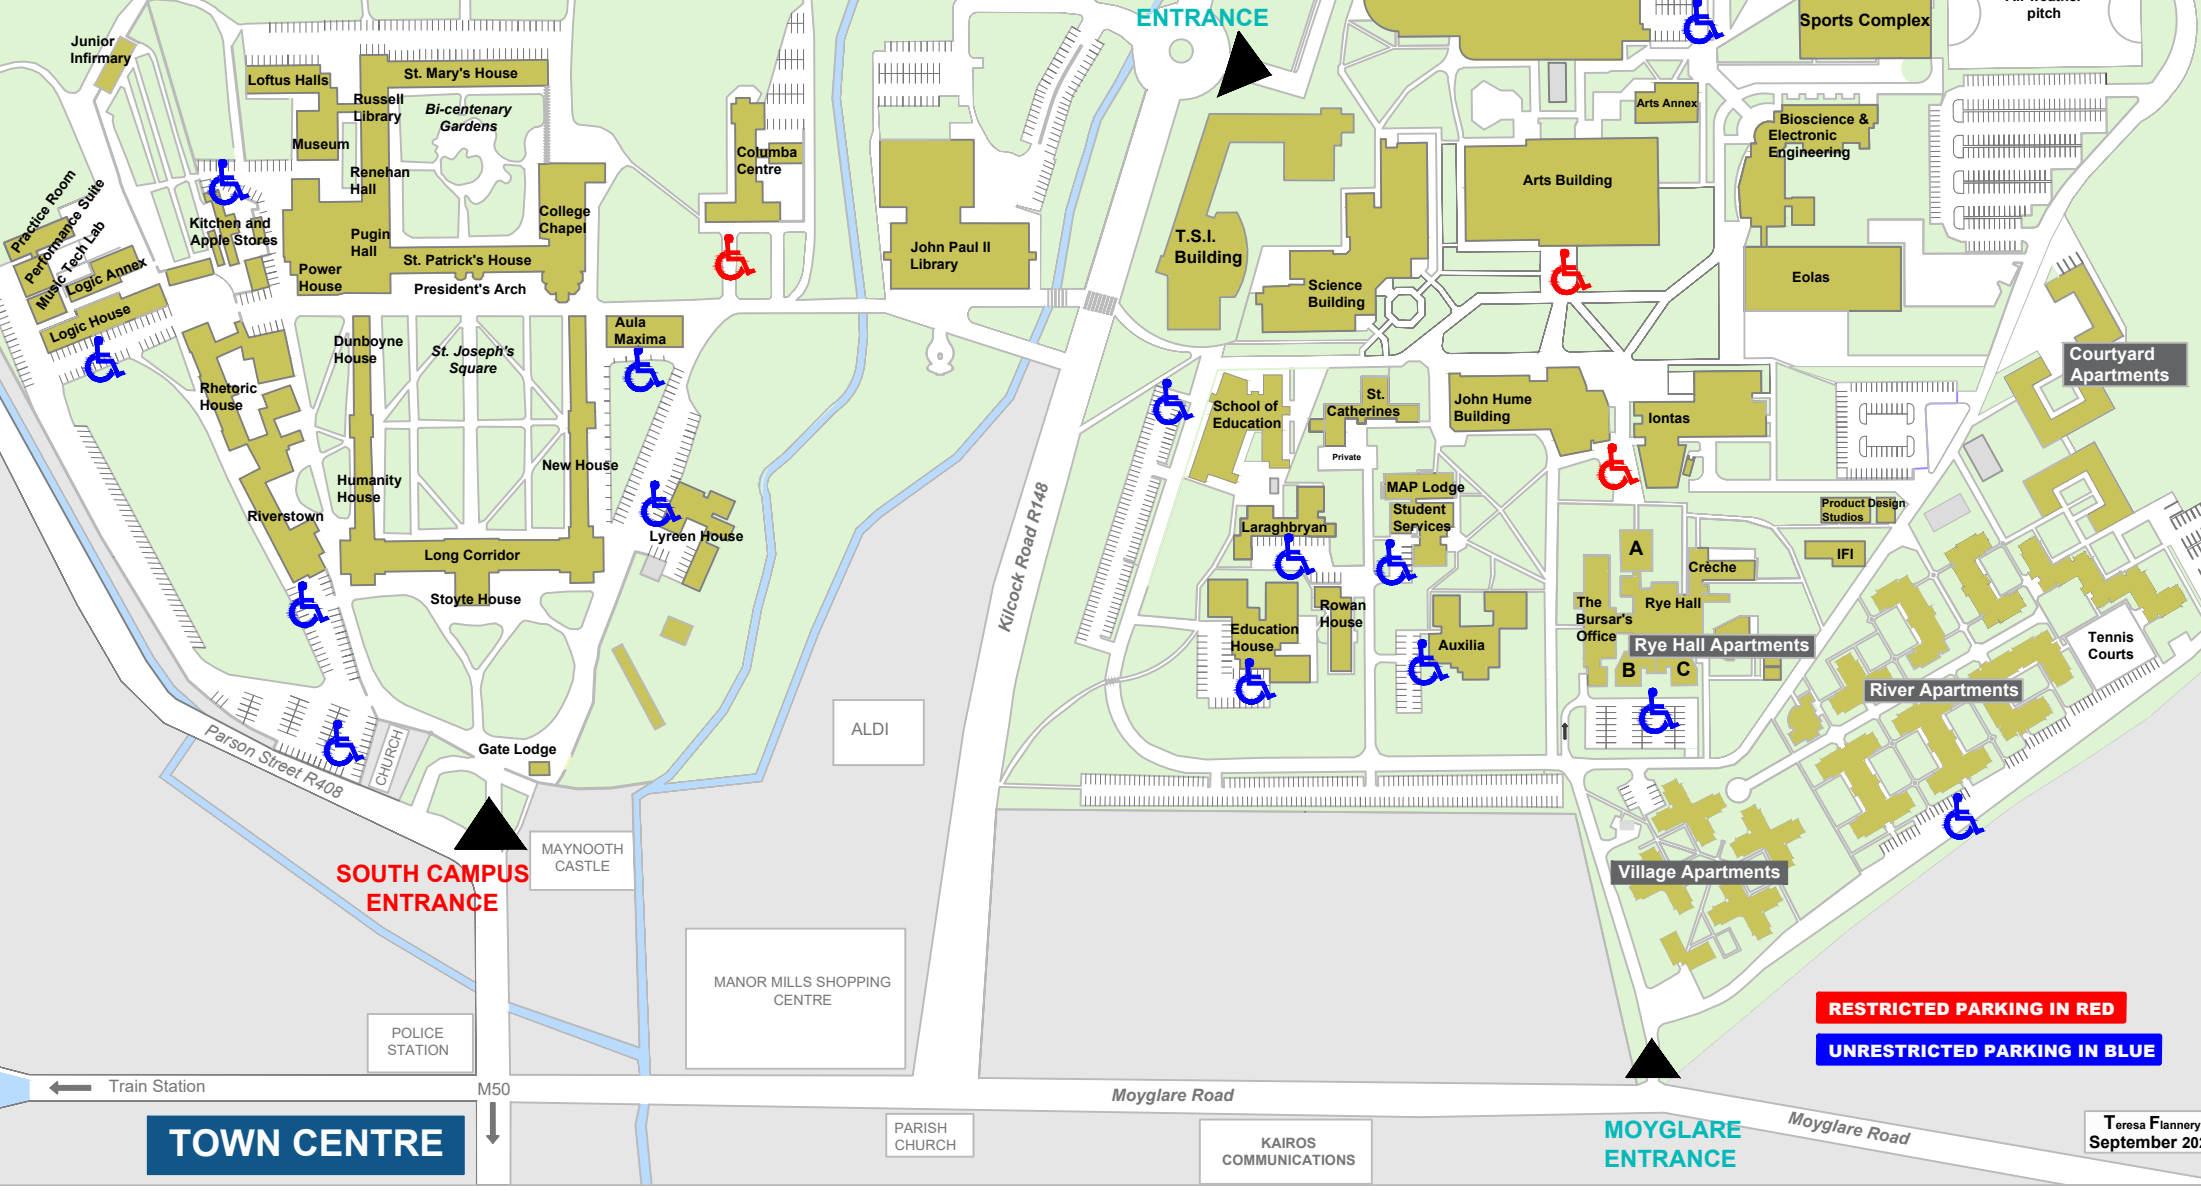

SOUTH CAMPUS

NORTH CAMPUS

NORTH CAMPUS ENTRANCE

SOUTH CAMPUS ENTRANCE

MOYGLARE ENTRANCE

RESTRICTED PARKING IN RED

UNRESTRICTED PARKING IN BLUE

Teresa Flannery
September 2022

TOWN CENTRE

Train Station

POLICE STATION

M50

MANOR MILLS SHOPPING CENTRE

PARISH CHURCH

KAIRO COMMUNICATIONS

ALDI

Rhetoric House
Riverstown
Dunboyne House
St. Joseph's Square
Humanity House
New House
Lyreen House
Aula Maxima
Long Corridor
Stoyte House

Columba Centre
College Chapel
John Paul II Library

T.S.I. Building
Science Building
Arts Building

Bioscience & Electronic Engineering
Eolas

Rye Hall Apartments
River Apartments

Village Apartments

Courtyard Apartments

Tennis Courts

Construction Site
Student Centre/Union

A
B
C