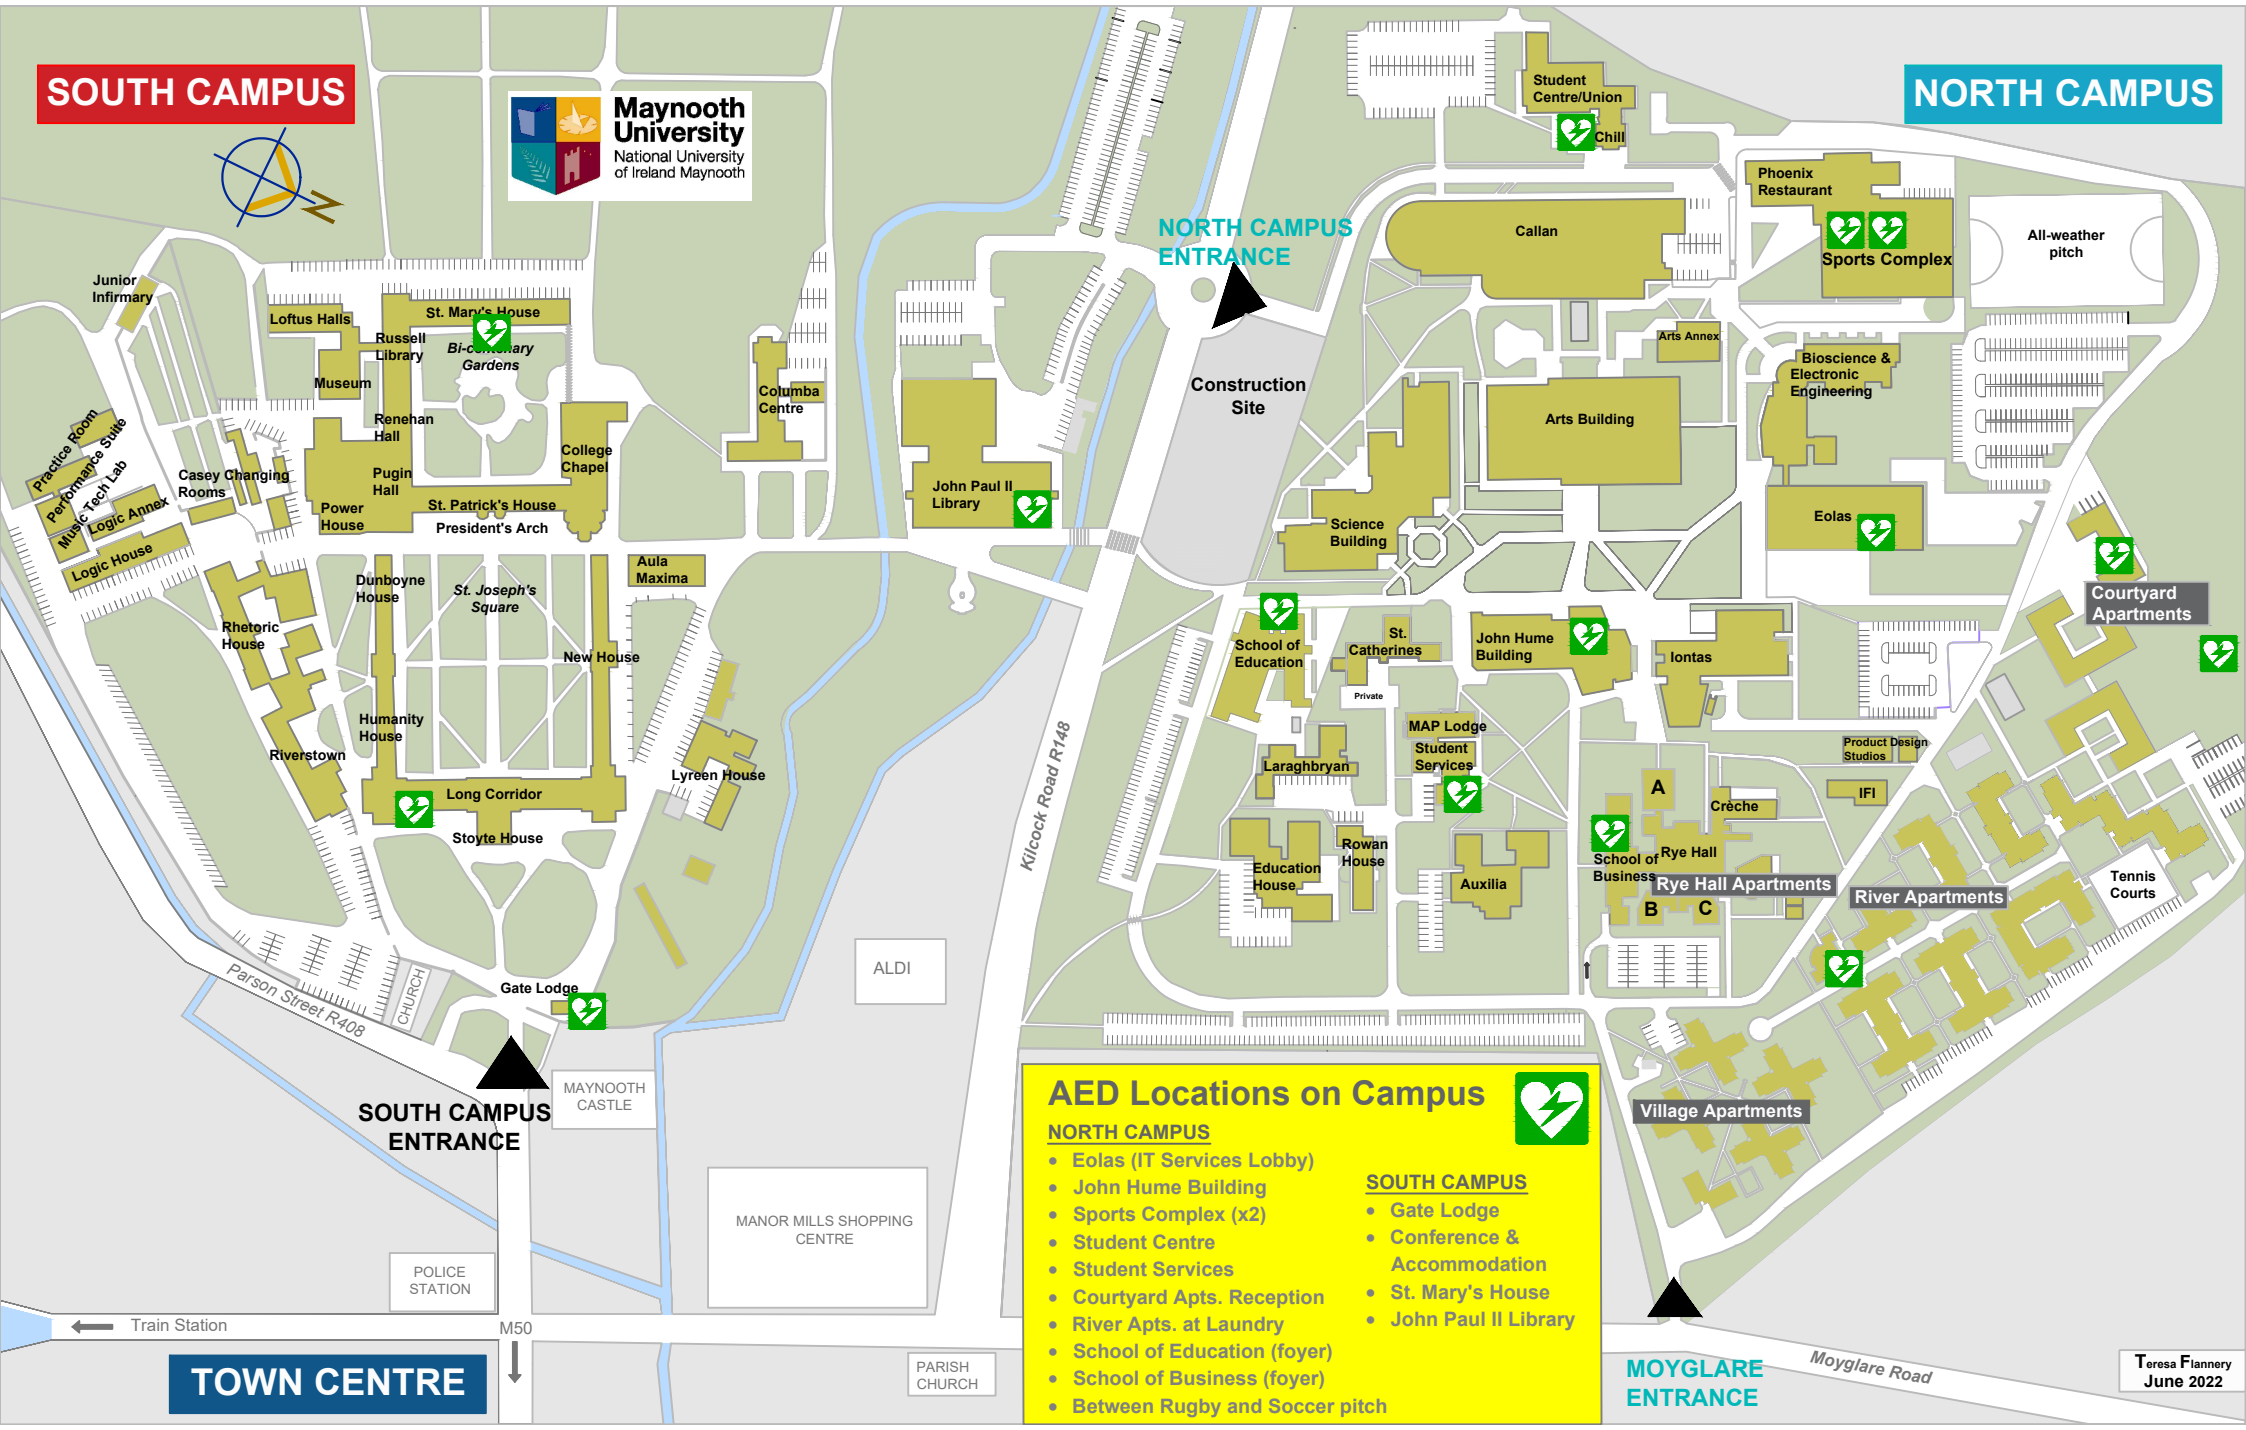

SOUTH CAMPUS

NORTH CAMPUS

NORTH CAMPUS ENTRANCE

SOUTH CAMPUS ENTRANCE

MOYGLARE ENTRANCE

AED Locations on Campus 

<p>NORTH CAMPUS</p> <ul style="list-style-type: none"> • Eolas (IT Services Lobby) • John Hume Building • Sports Complex (x2) • Student Centre • Student Services • Courtyard Apts. Reception • River Apts. at Laundry • School of Education (foyer) • School of Business (foyer) • Between Rugby and Soccer pitch 	<p>SOUTH CAMPUS</p> <ul style="list-style-type: none"> • Gate Lodge • Conference & Accommodation • St. Mary's House • John Paul II Library
---	---

TOWN CENTRE