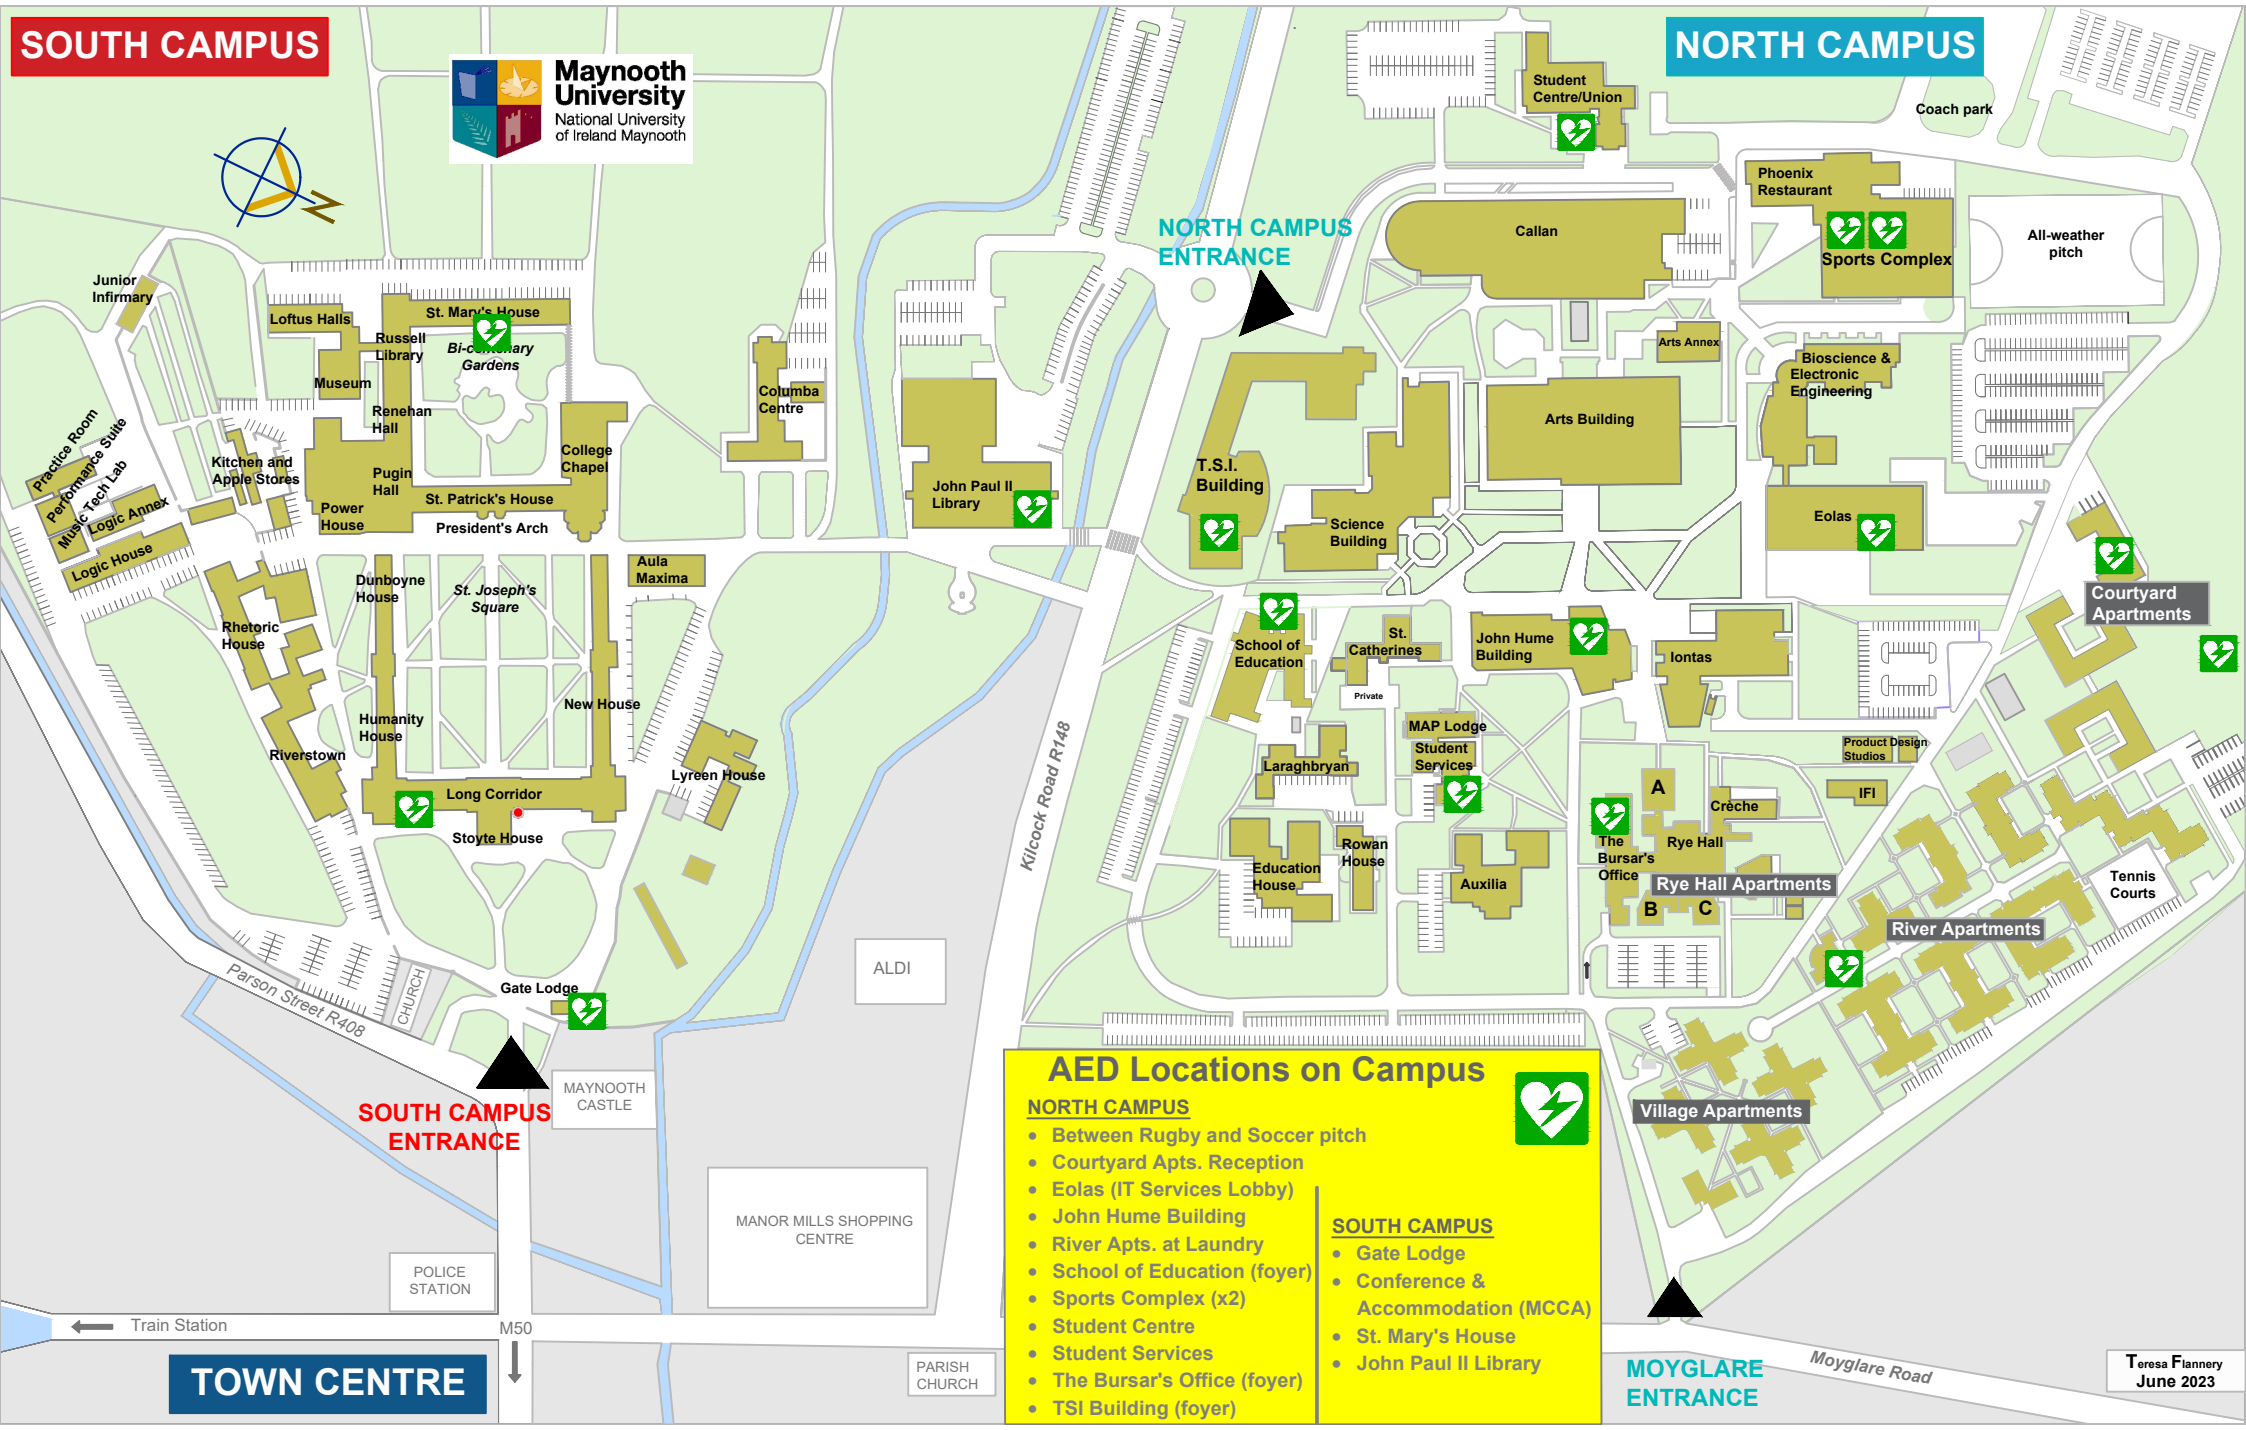

### AED Locations on Campus

#### NORTH CAMPUS

- Between Rugby and Soccer pitch
- Courtyard Apts. Reception
- Eolas (IT Services Lobby)
- John Hume Building
- River Apts. at Laundry
- School of Education (foyer)
- Sports Complex (x2)
- Student Centre
- Student Services
- The Bursar's Office (foyer)
- TSI Building (foyer)

#### SOUTH CAMPUS

- Gate Lodge
- Conference & Accommodation (MCCA)
- St. Mary's House
- John Paul II Library

# TOWN CENTRE