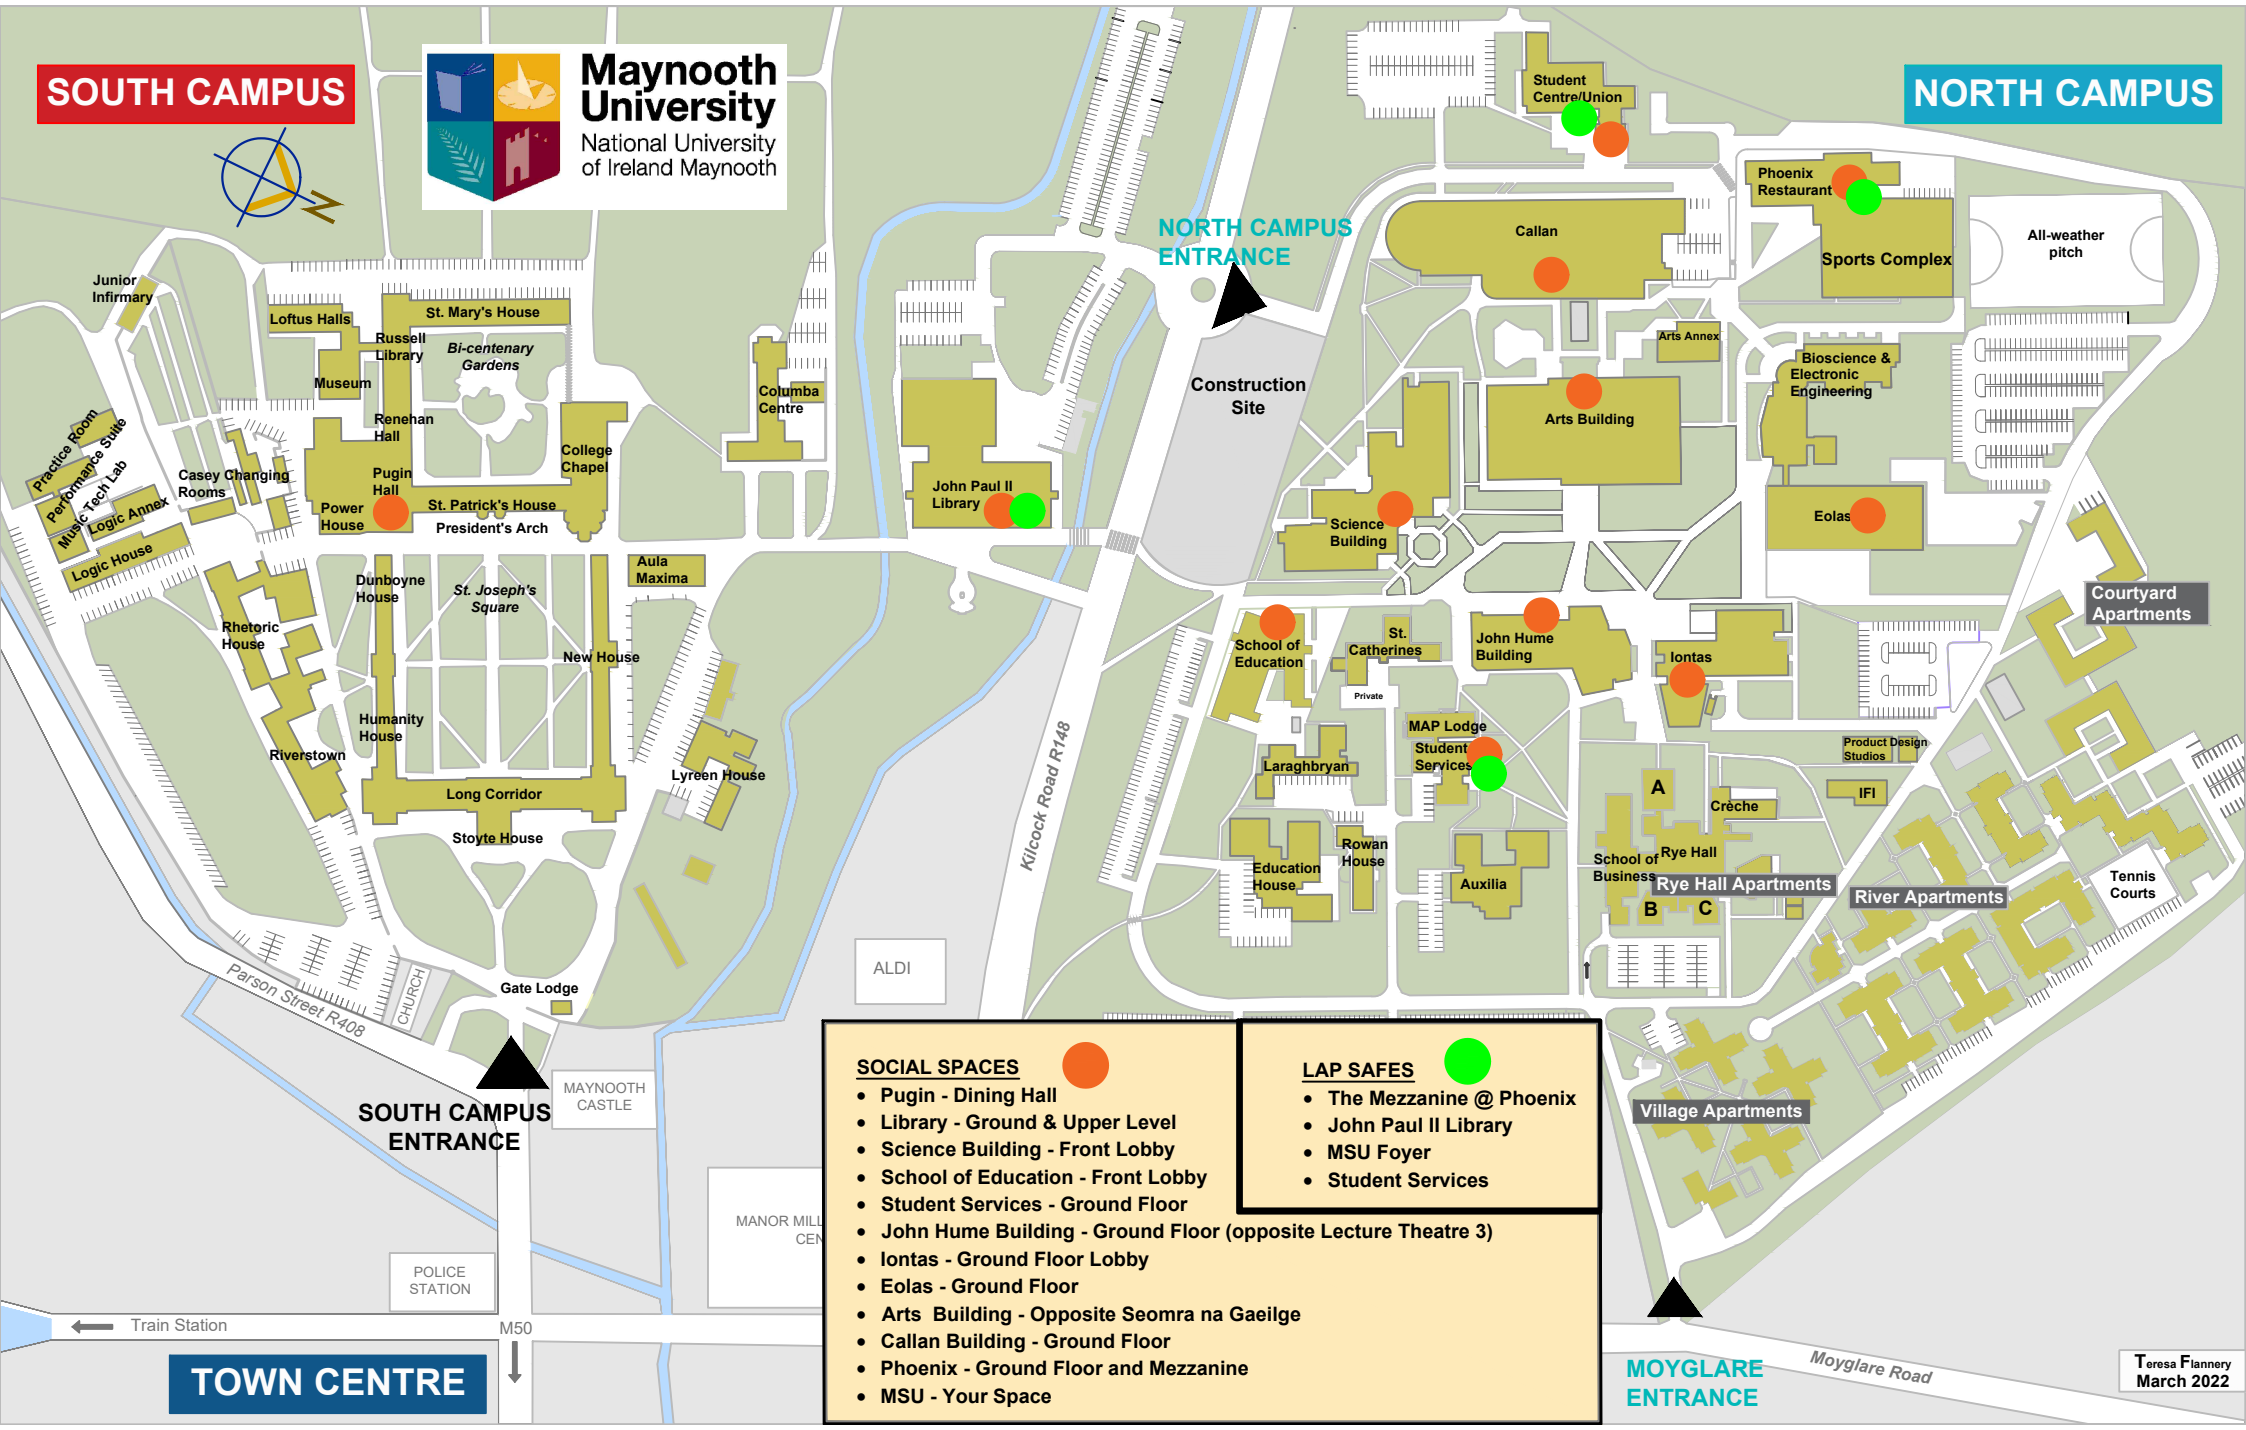

SOUTH CAMPUS

Maynooth University
National University of Ireland Maynooth

NORTH CAMPUS

SOCIAL SPACES	LAP SAFES
<ul style="list-style-type: none"> • Pugin - Dining Hall • Library - Ground & Upper Level • Science Building - Front Lobby • School of Education - Front Lobby • Student Services - Ground Floor • John Hume Building - Ground Floor (opposite Lecture Theatre 3) • Iontas - Ground Floor Lobby • Eolas - Ground Floor • Arts Building - Opposite Seomra na Gaeilge • Callan Building - Ground Floor • Phoenix - Ground Floor and Mezzanine • MSU - Your Space 	<ul style="list-style-type: none"> • The Mezzanine @ Phoenix • John Paul II Library • MSU Foyer • Student Services

TOWN CENTRE

MOYGLARE ENTRANCE