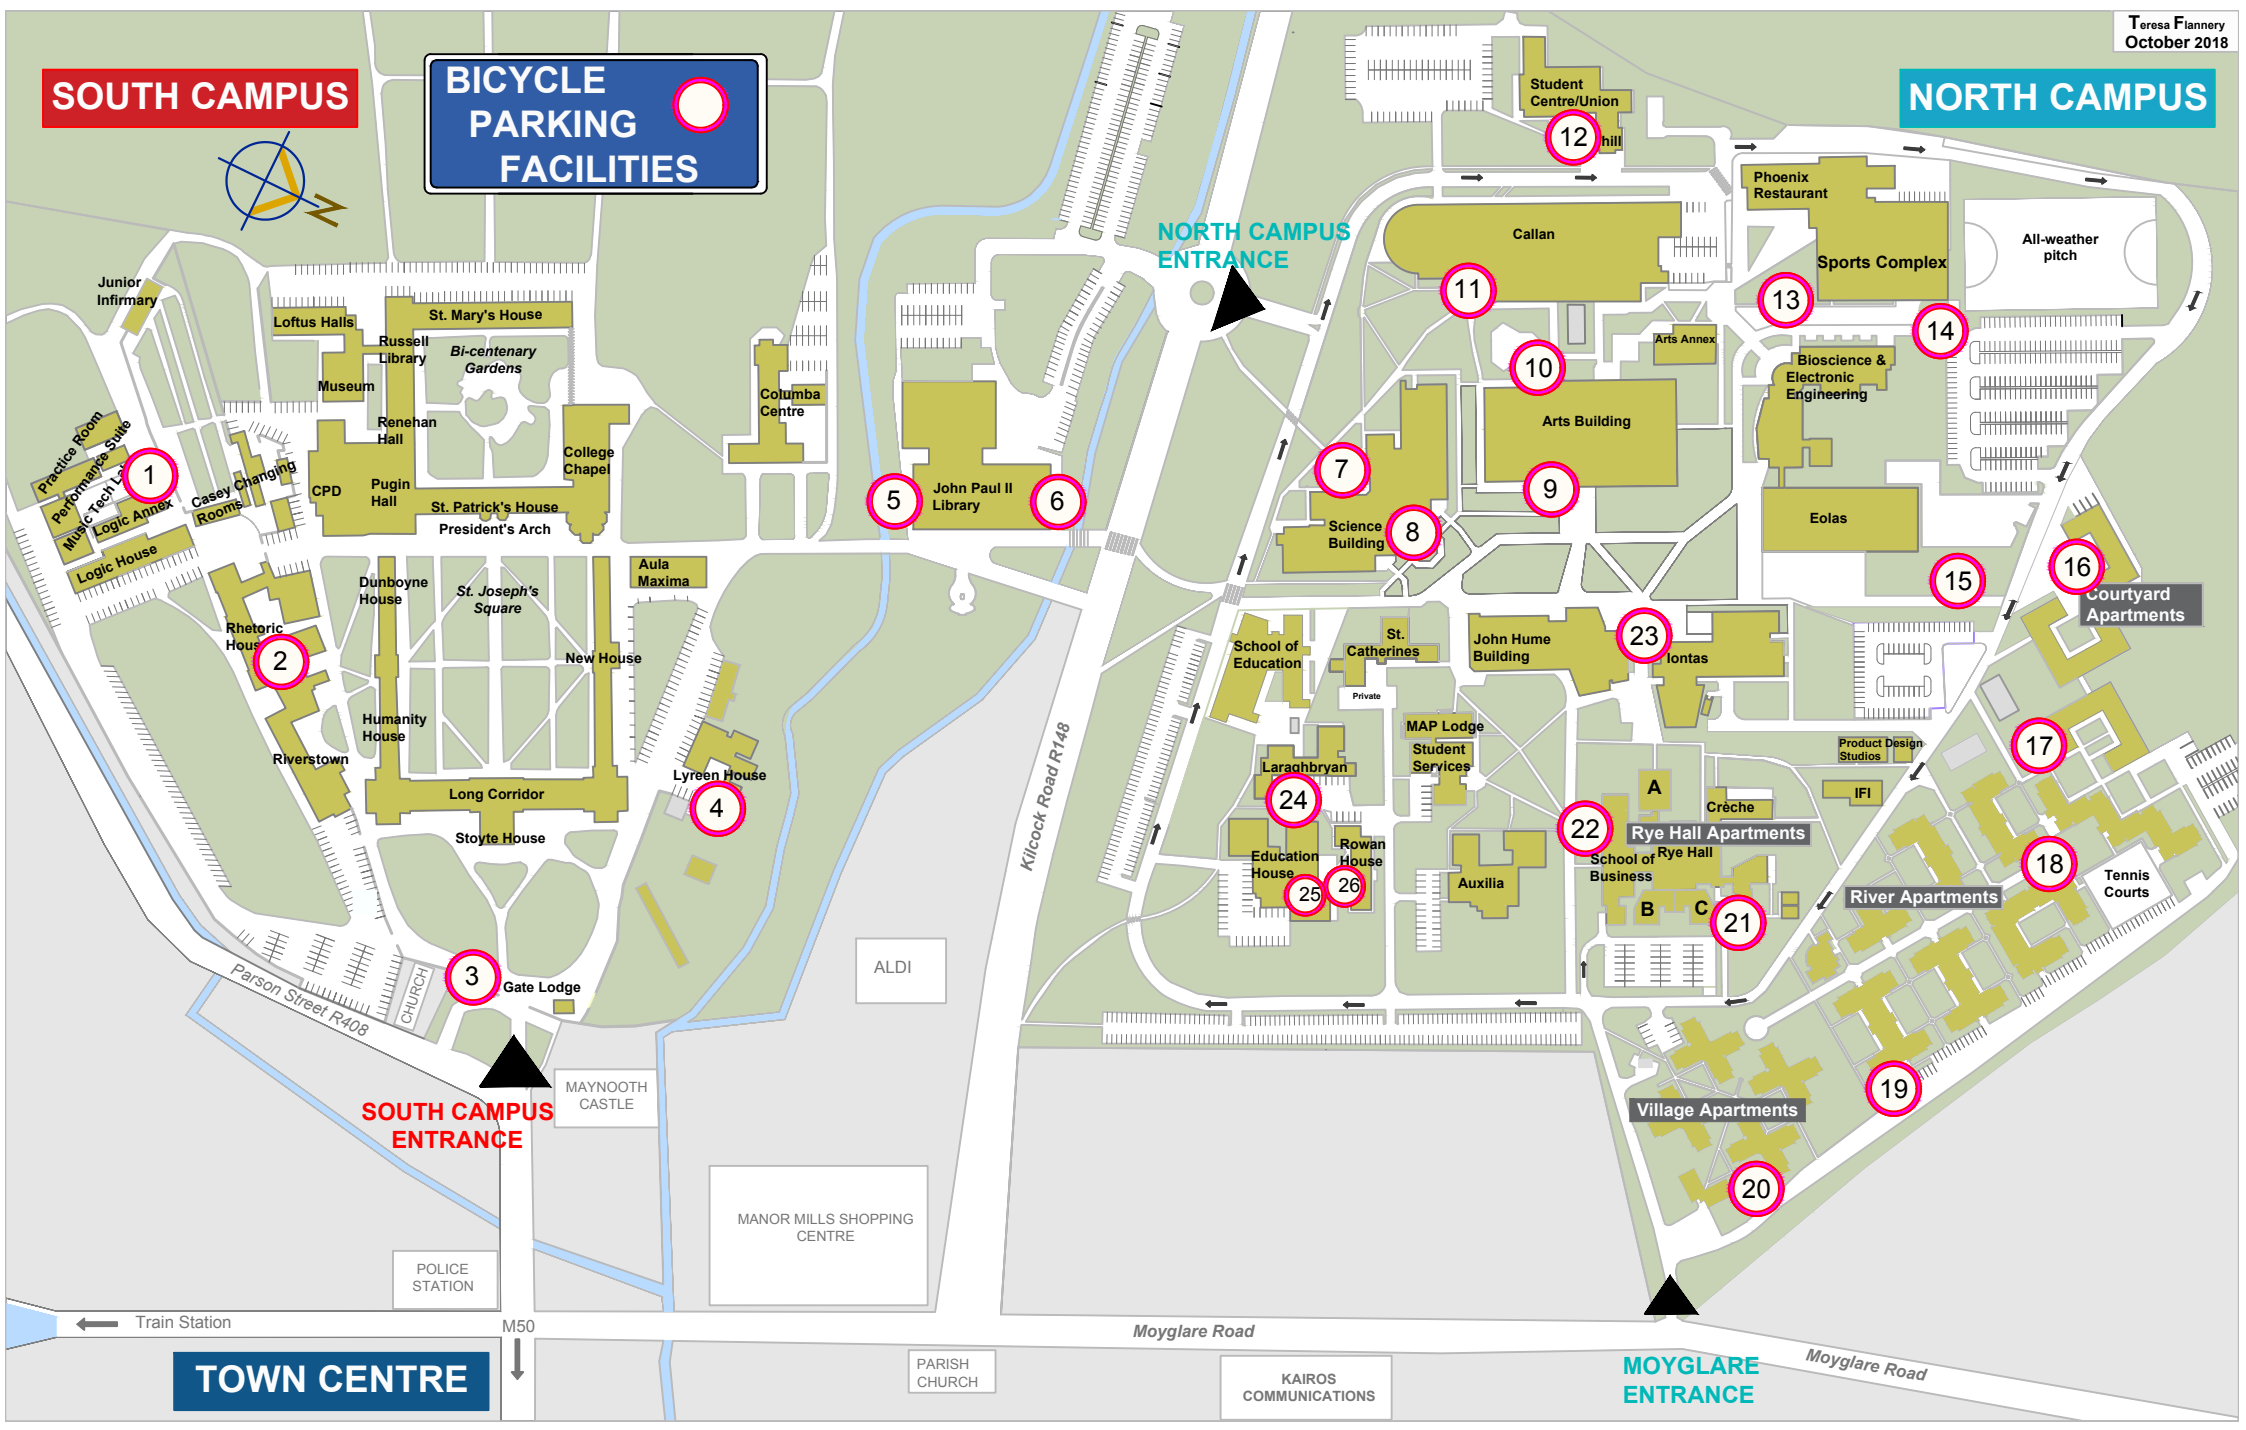

# SOUTH CAMPUS

**BICYCLE  
PARKING  
FACILITIES**

# NORTH CAMPUS

**NORTH CAMPUS  
ENTRANCE**

**SOUTH CAMPUS  
ENTRANCE**

**MOYGLARE  
ENTRANCE**

# TOWN CENTRE

5

6

7

9

11

10

8

3

1

Train Station

M50

Moyglare Road

Moyglare Road

POLICE STATION

MANOR MILLS SHOPPING CENTRE