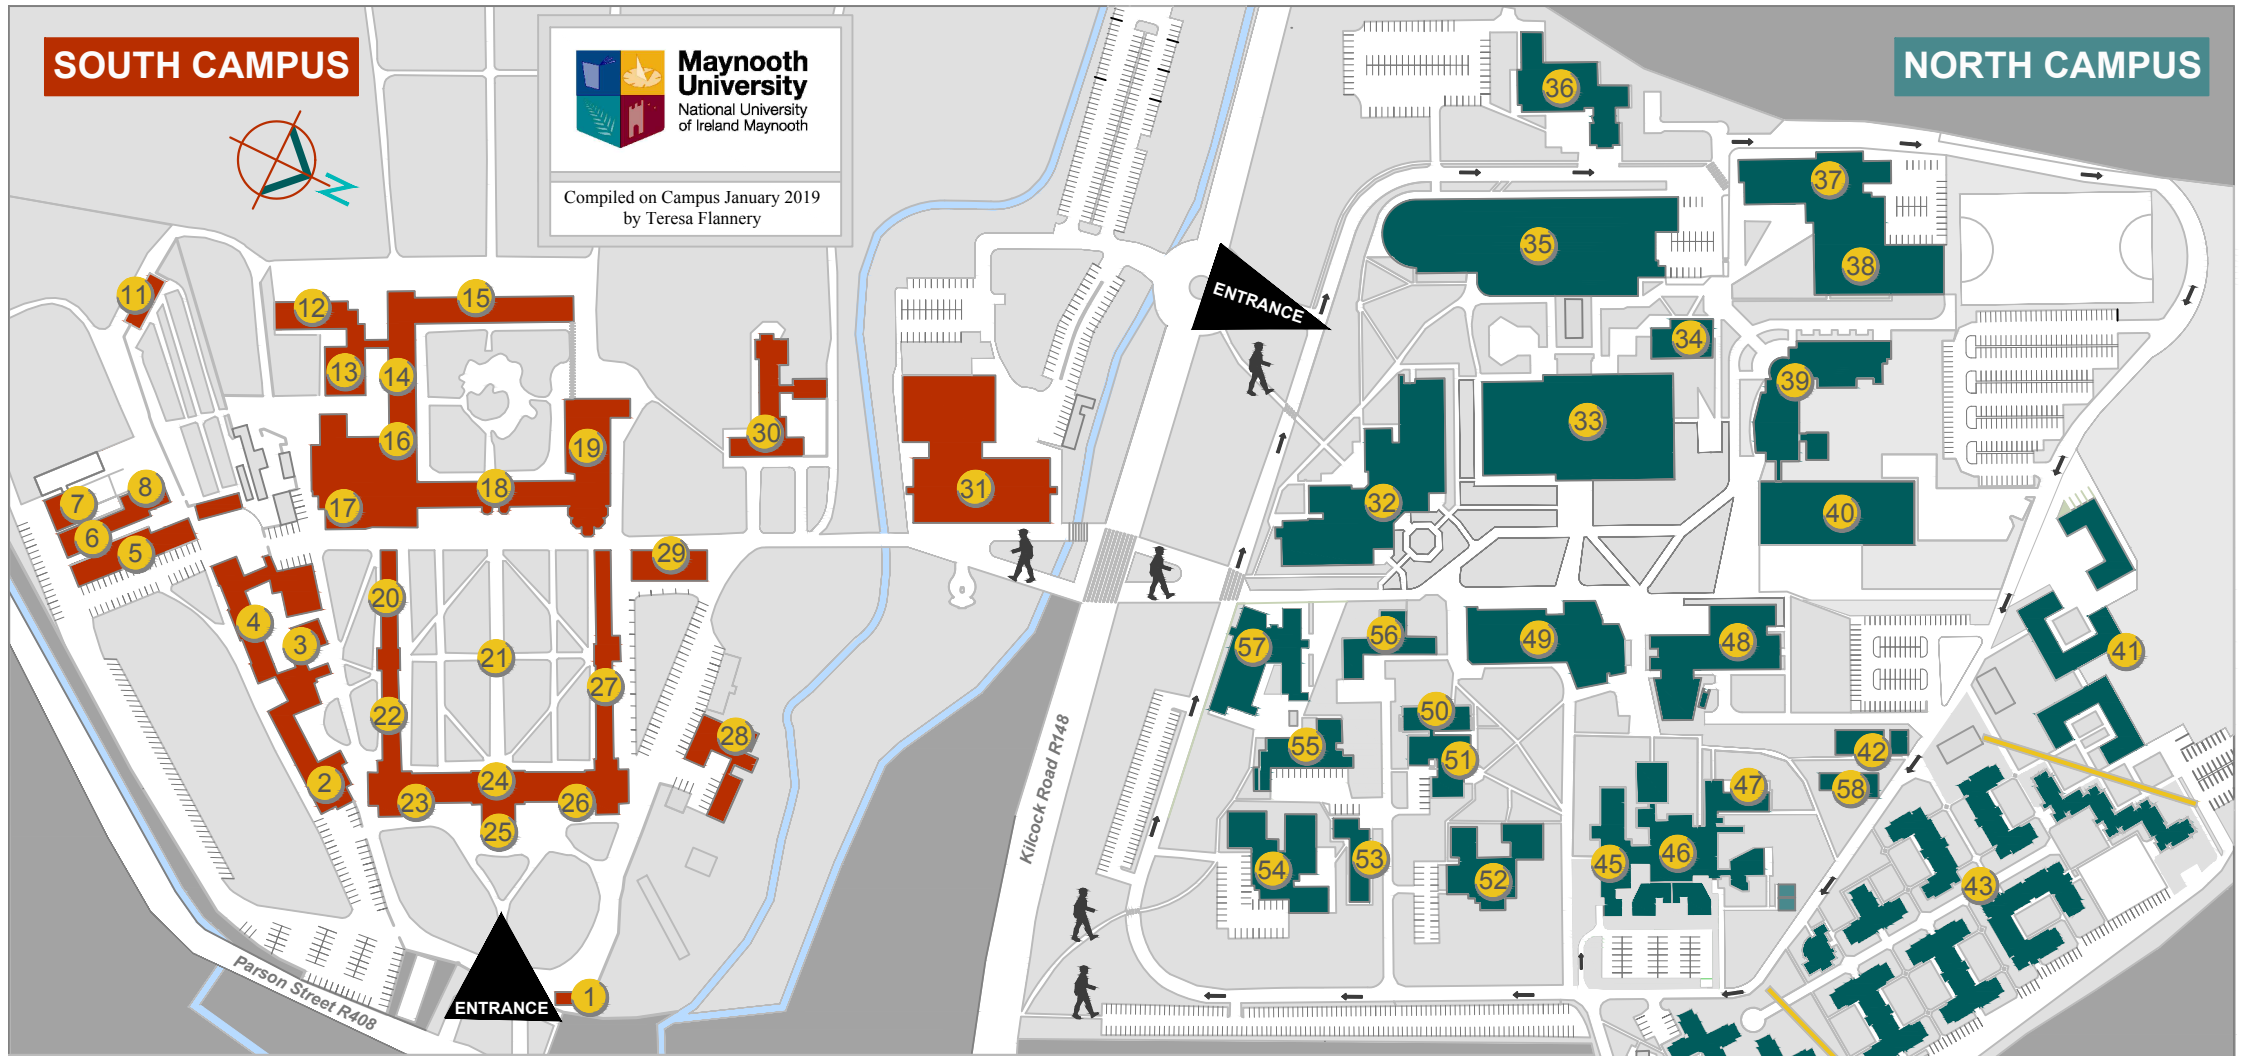

SOUTH CAMPUS

NORTH CAMPUS

Compiled on Campus January 2019
by Teresa Flannery

- Arts Building 33
- Arts Annex 34
- Aula Maxima 29
- Auxilia 52
- Bioscience & Electronic Engineering Building 39
- Callan Building 35
- College Chapel 19
- Columba Centre 30
- Courtyard Apartments 41
- Crèche 47
- Dunboyne House 20
- Education House 54
- Eolas 40
- Gate Lodge 1

- Humanity House 22
- IFI (Irish Film Institute) 58
- Iontas 48
- John Hume Building 49
- John Paul II Library 31
- Junior Infirmary 11
- Laraghbyran House 55
- Loftus Halls 12
- Logic Annex 8
- Logic House 5
- Long Corridor 24
- Lyreen House 28
- MAP Lodge (Access office) 50
- MCCA - Conference & Accommodation 23

- Museum 13
- Music Performance Suite 7
- Music Technology Lab 6
- New House 27
- Phoenix Restaurant 37
- Power House 17
- Product and Design Studios 42
- Pugin Hall 16
- Renehan Hall 16
- Rhetoric Annex 3
- Rhetoric House 4
- River Apartments 43
- Riverstown Lodge 2
- Rowan House 53
- Russell Library 14

- Rye Hall & Apartments 46
- School of Business 45
- School of Education 57
- Science Building 32
- Sports Complex 38
- St. Catherine's House 56
- St. Joseph's Square 21
- St. Mary's House 15
- St. Patrick's House 18
- Stoyte House 25
- Student Services 51
- Student Union Centre 36
- Trocaire 26
- Village Apartments 44