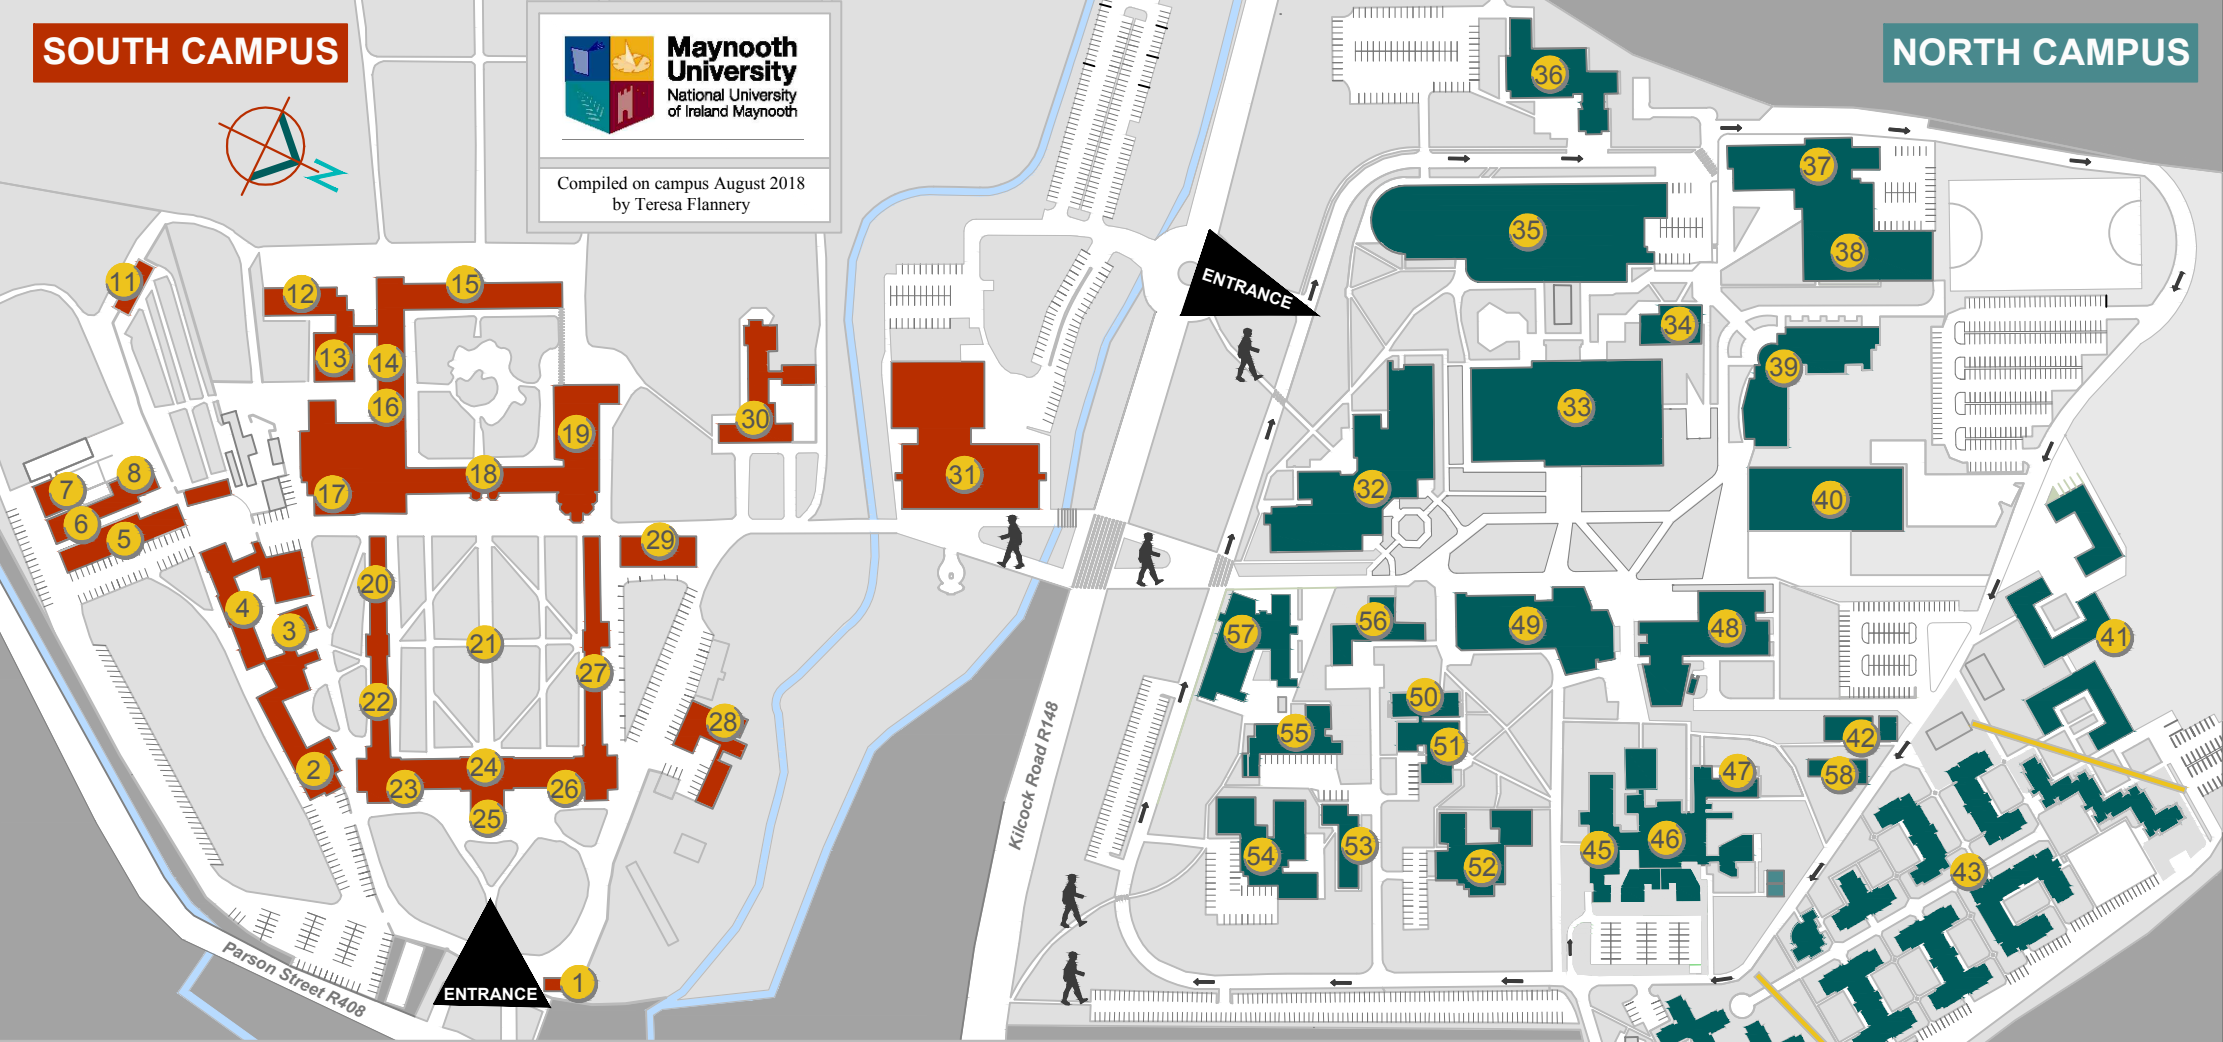

# SOUTH CAMPUS

# NORTH CAMPUS

Compiled on campus August 2018  
by Teresa Flannery

- Arts Building 33
- Arts Annex 34
- Aula Maxima 29
- Auxilia 52
- Bioscience & Electronic Engineering Building 39
- Callan Building 35
- College Chapel 19
- Columba Centre 30
- Courtyard Apartments 41
- Crèche 47
- Dunboyne House 20
- Education House 54
- Eolas 40
- Gate Lodge 1

- Humanity House 22
- IFI - Archives Building 58
- Iontas 48
- John Hume Building 49
- John Paul II Library 31
- Junior Infirmary 11
- Laraghbyran House 55
- Loftus Halls 12
- Logic Annex 8
- Logic House 5
- Long Corridor 24
- Lyreen House 28
- MAP Lodge (Access office) 50
- MCCA - Conference & Accommodation 23

- School of Business 45
- School of Education 57
- Science Building 32
- Sports Complex 38
- St. Catherine's House 56
- St. Joseph's Square 21
- St. Mary's House 15
- St. Patrick's House 18
- Stoyte House 25
- Student Services 51
- Student Union Centre 36
- Trocaire 26
- Village Apartments 44