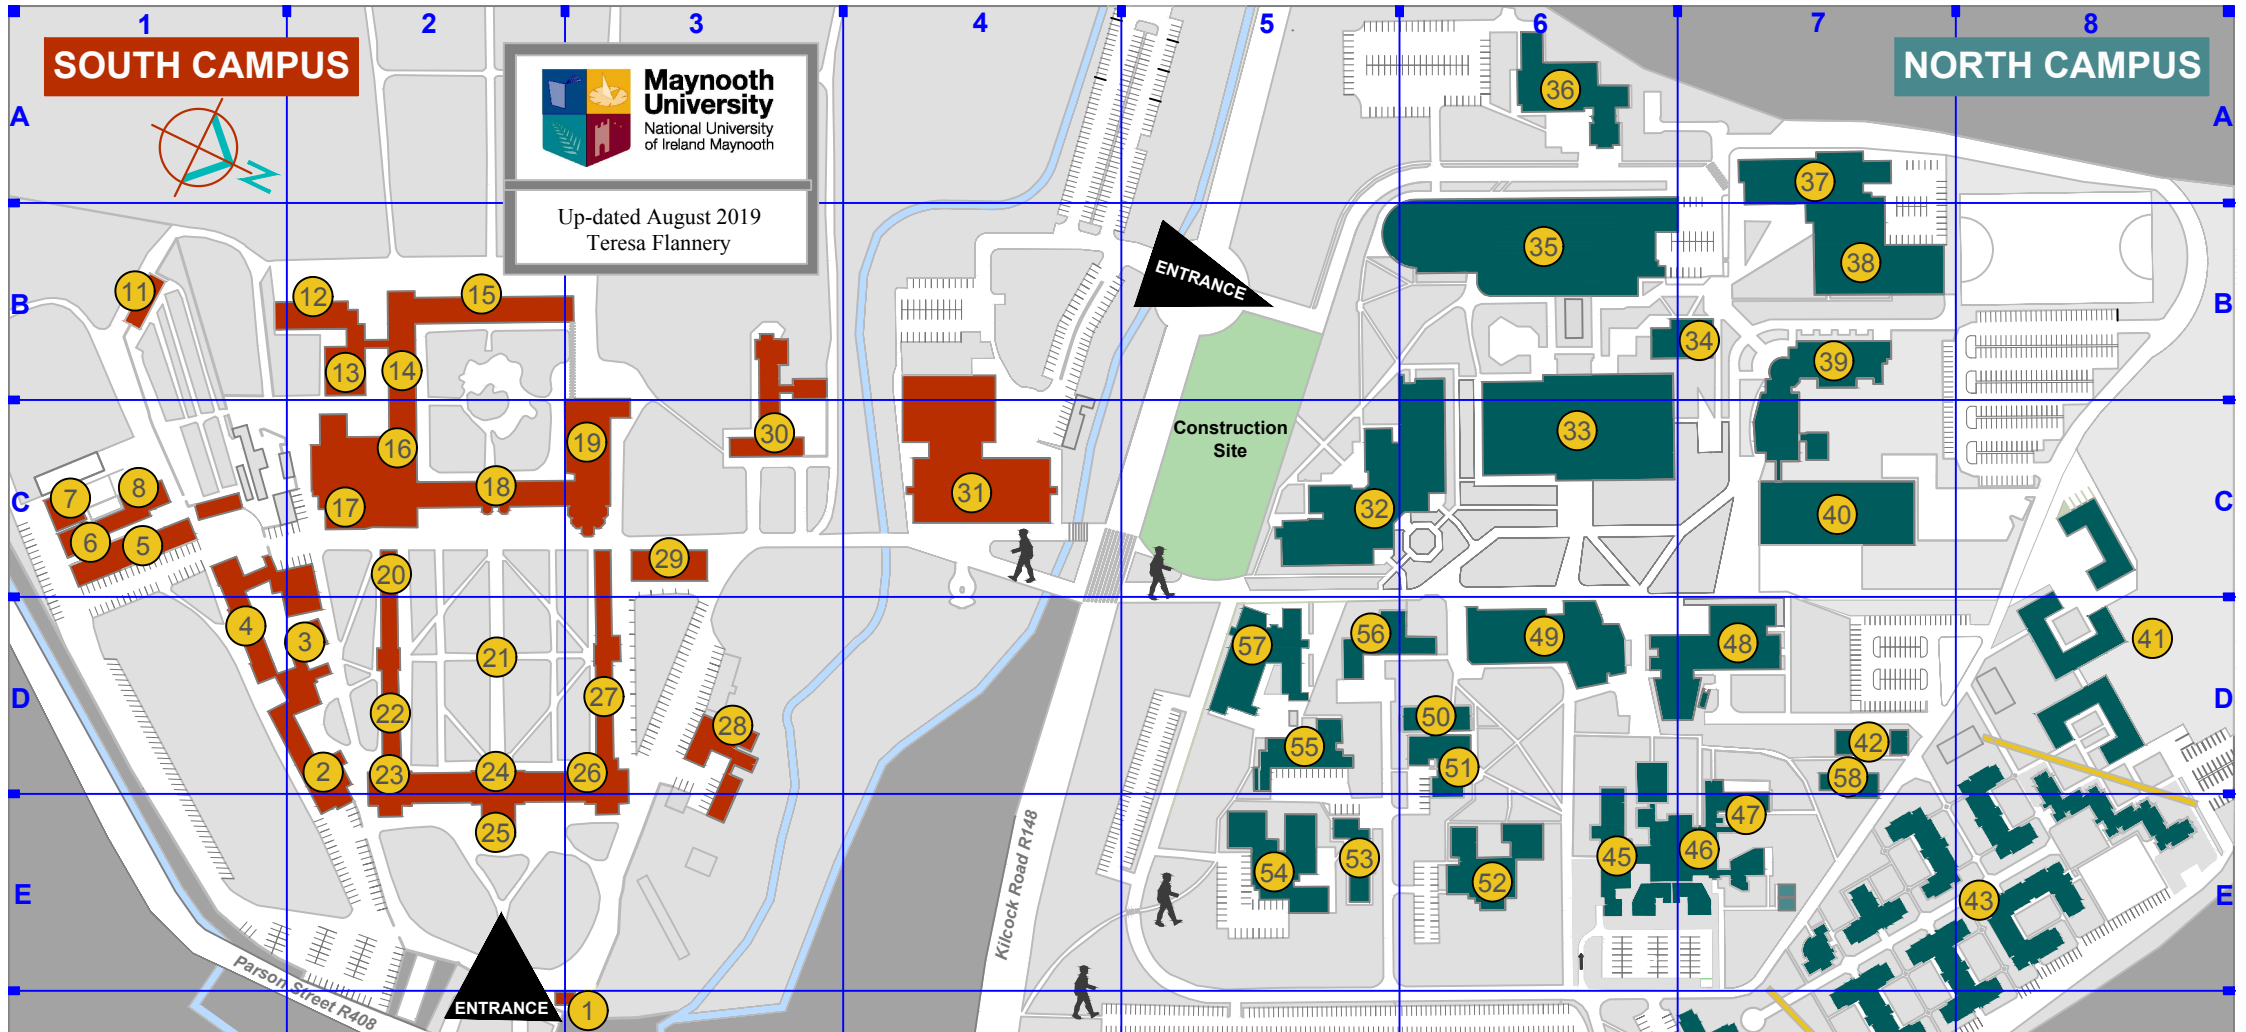

SOUTH CAMPUS

NORTH CAMPUS

Up-dated August 2019
Teresa Flannery

	NO.	GRID
Arts Building	33	6C
Arts Annex	34	7B
Aula Maxima	29	3C
Auxilia	52	6E
Bioscience & Electronic Engineering Building	39	7B
Callan Building	35	6B
College Chapel	19	3C
Columba Centre	30	3C
Courtyard Apartments	41	8D
Crèche	47	7E
Dunboyne House	20	2C
Education House	54	5E
Eolas	40	7C
Gate Lodge	1	3F
Humanity House	22	2D
IFI (Irish Film Institute)	38	7D
Iontas	48	7D
John Hume Building	49	6D
John Paul II Library	31	4C

	NO.	GRID
Junior Infirmary	11	1B
Laraghbyran House	55	5D
Loftus Halls	12	2B
Logic Annex	6	1C
Logic House	5	1C
Long Corridor	24	2D
Lyreen House	28	3D
MAP Lodge (Access office)	50	6D
MCCA - Conference & Accommodation	25	2D
Museum	18	2B
Music Performance Suite	7	1C
Music Technology Lab	8	1C
New House	27	3D
Phoenix Restaurant	37	7A
Power House	10	2C
Product & Design Studios	42	7D
Pugin Hall	15	2C
Renehan Hall	16	2C
Rhetoric Annex	5	2D

	NO.	GRID
Rhetoric House	4	1D
River Apartments	43	8E
Riverstown Lodge	2	2D
Rowan House	53	5E
Russell Library	14	2B
Rye Hall & Apartments	46	7E
School of Business	45	6E
School of Education	57	5D
Science Building	32	5C
Sports Complex	38	7B
St. Catherine's House	56	5D
St. Joseph's Square	37	2D
St. Joseph's Hall	26	3D
St. Mary's House	45	2B
St. Patrick's House	38	2C
Stoyte House	25	2E
Student Services	51	6D
Student Union Centre	36	6A
Trocaire	46	3D
Village Apartments	44	7F