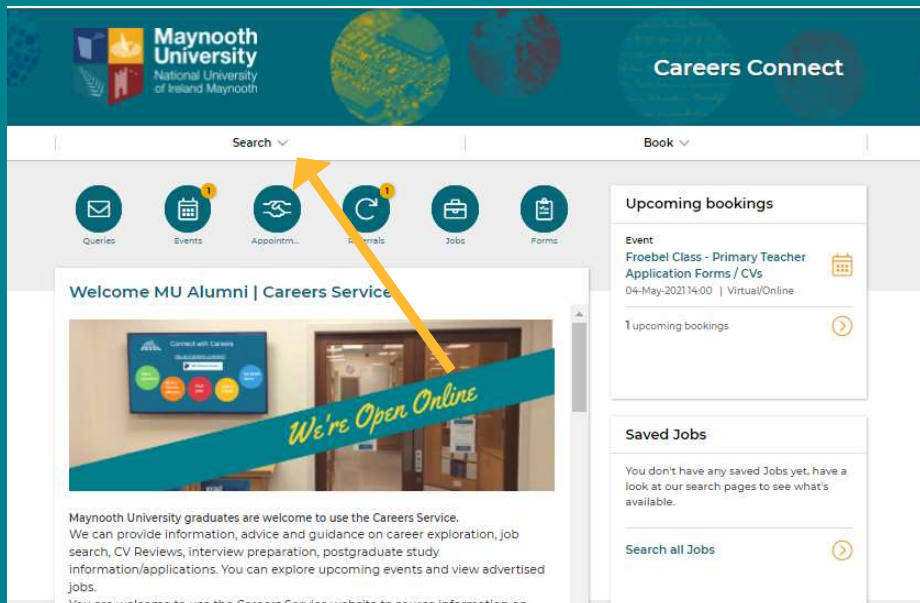

MU Alumni guide to using Careers Connect

Find and Book Events

Use Careers Connect to find and book Events

Click Search / Book Events