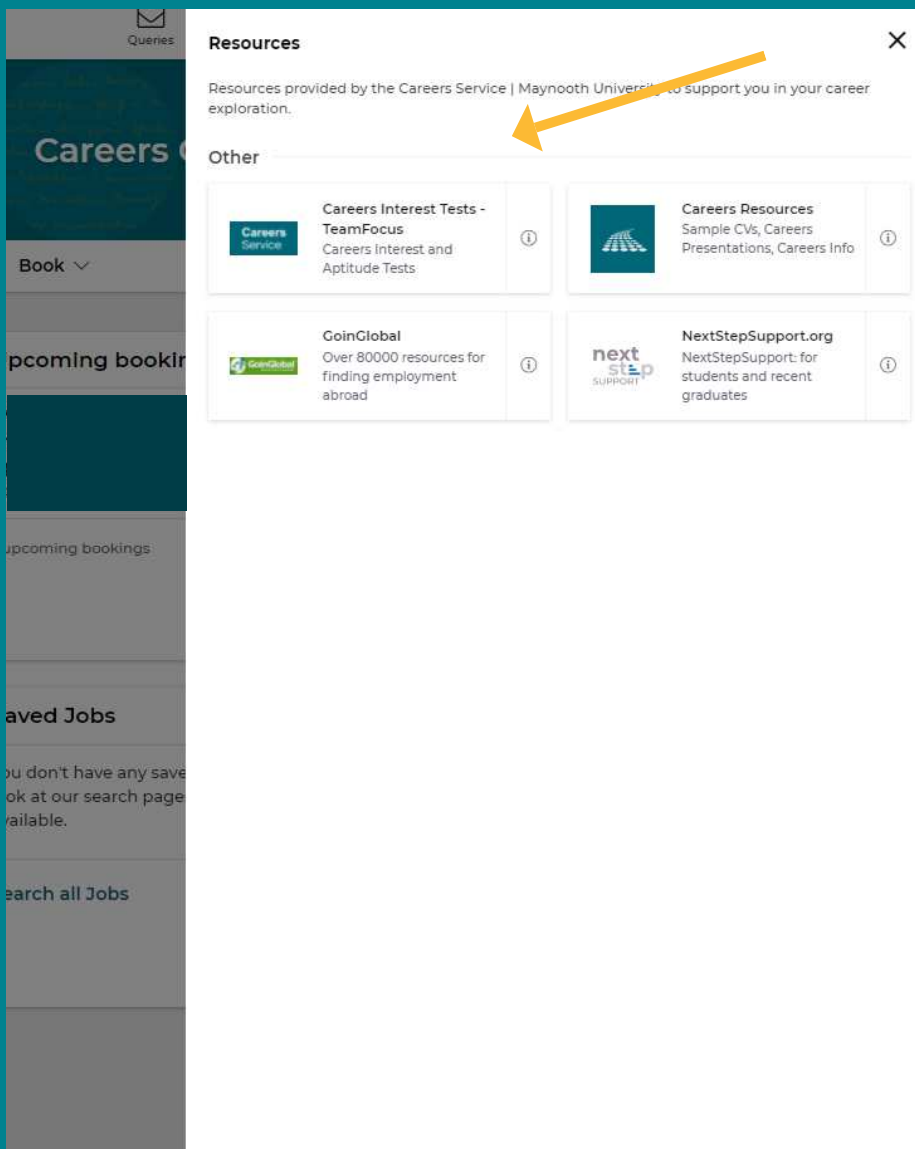

## MU Alumni guide to using Careers Connect

### Find and Book Events

Use Careers Connect to find and book Events

Click Search / Book Events

Explore upcoming Events

- Find event information
- Register your Interest
- Book Event
- Amend/Cancel as required

## MU Alumni guide to using **Careers Connect** Resources

Use Careers Connect to access useful careers information and resources.

- Careers Interest Tests
- Aptitude Tests
- Samples CVs
- Careers Information Handouts
- Careers Presentations