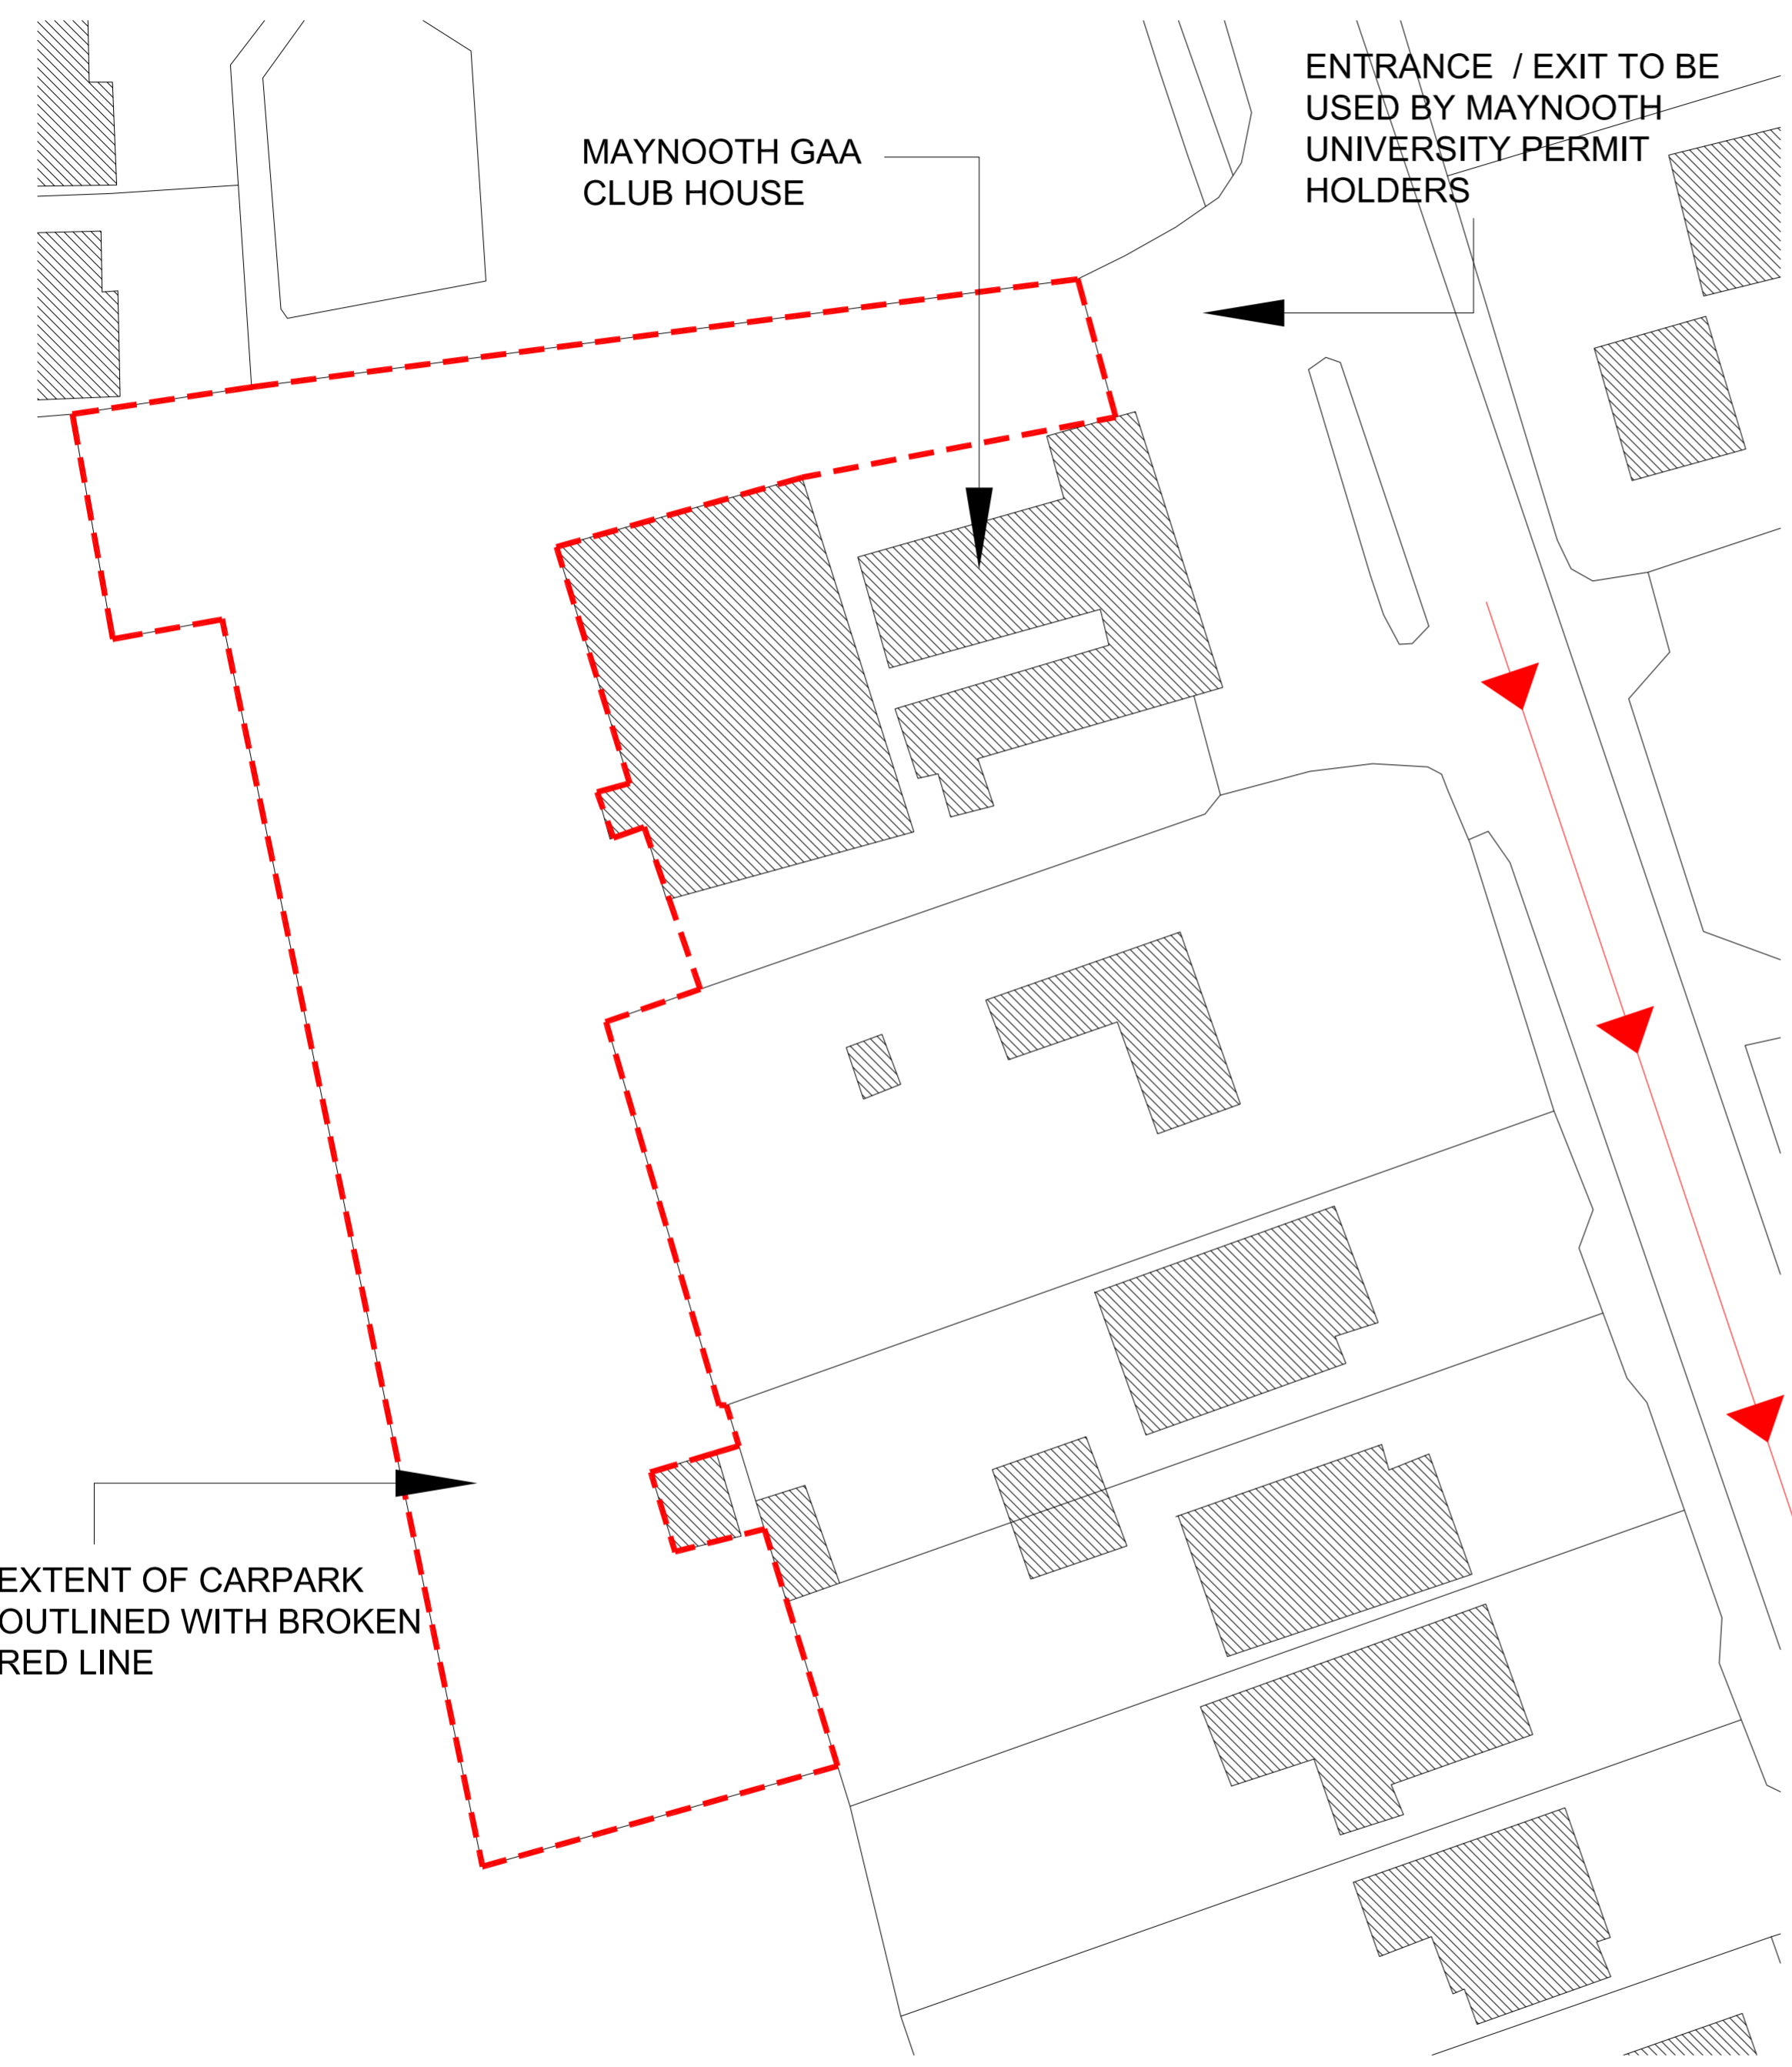

MAYNOOTH UNIVERSITY OVERFLOW PARKING FACILITIES AT MAYNOOTH GAA CLUB, MOYGLARE ROAD

MOYGLARE ENTRANCE

MOYGLARE ENTRANCE TO MAYNOOTH UNIVERSITY NORTH CAMPUS 300 METRES IN DIRECTION OF ARROWS

JOB:	OVERFLOW PARKING FACILITIES
LOCATION:	MAYNOOTH GAA CLUB - MOYGLARE ROAD