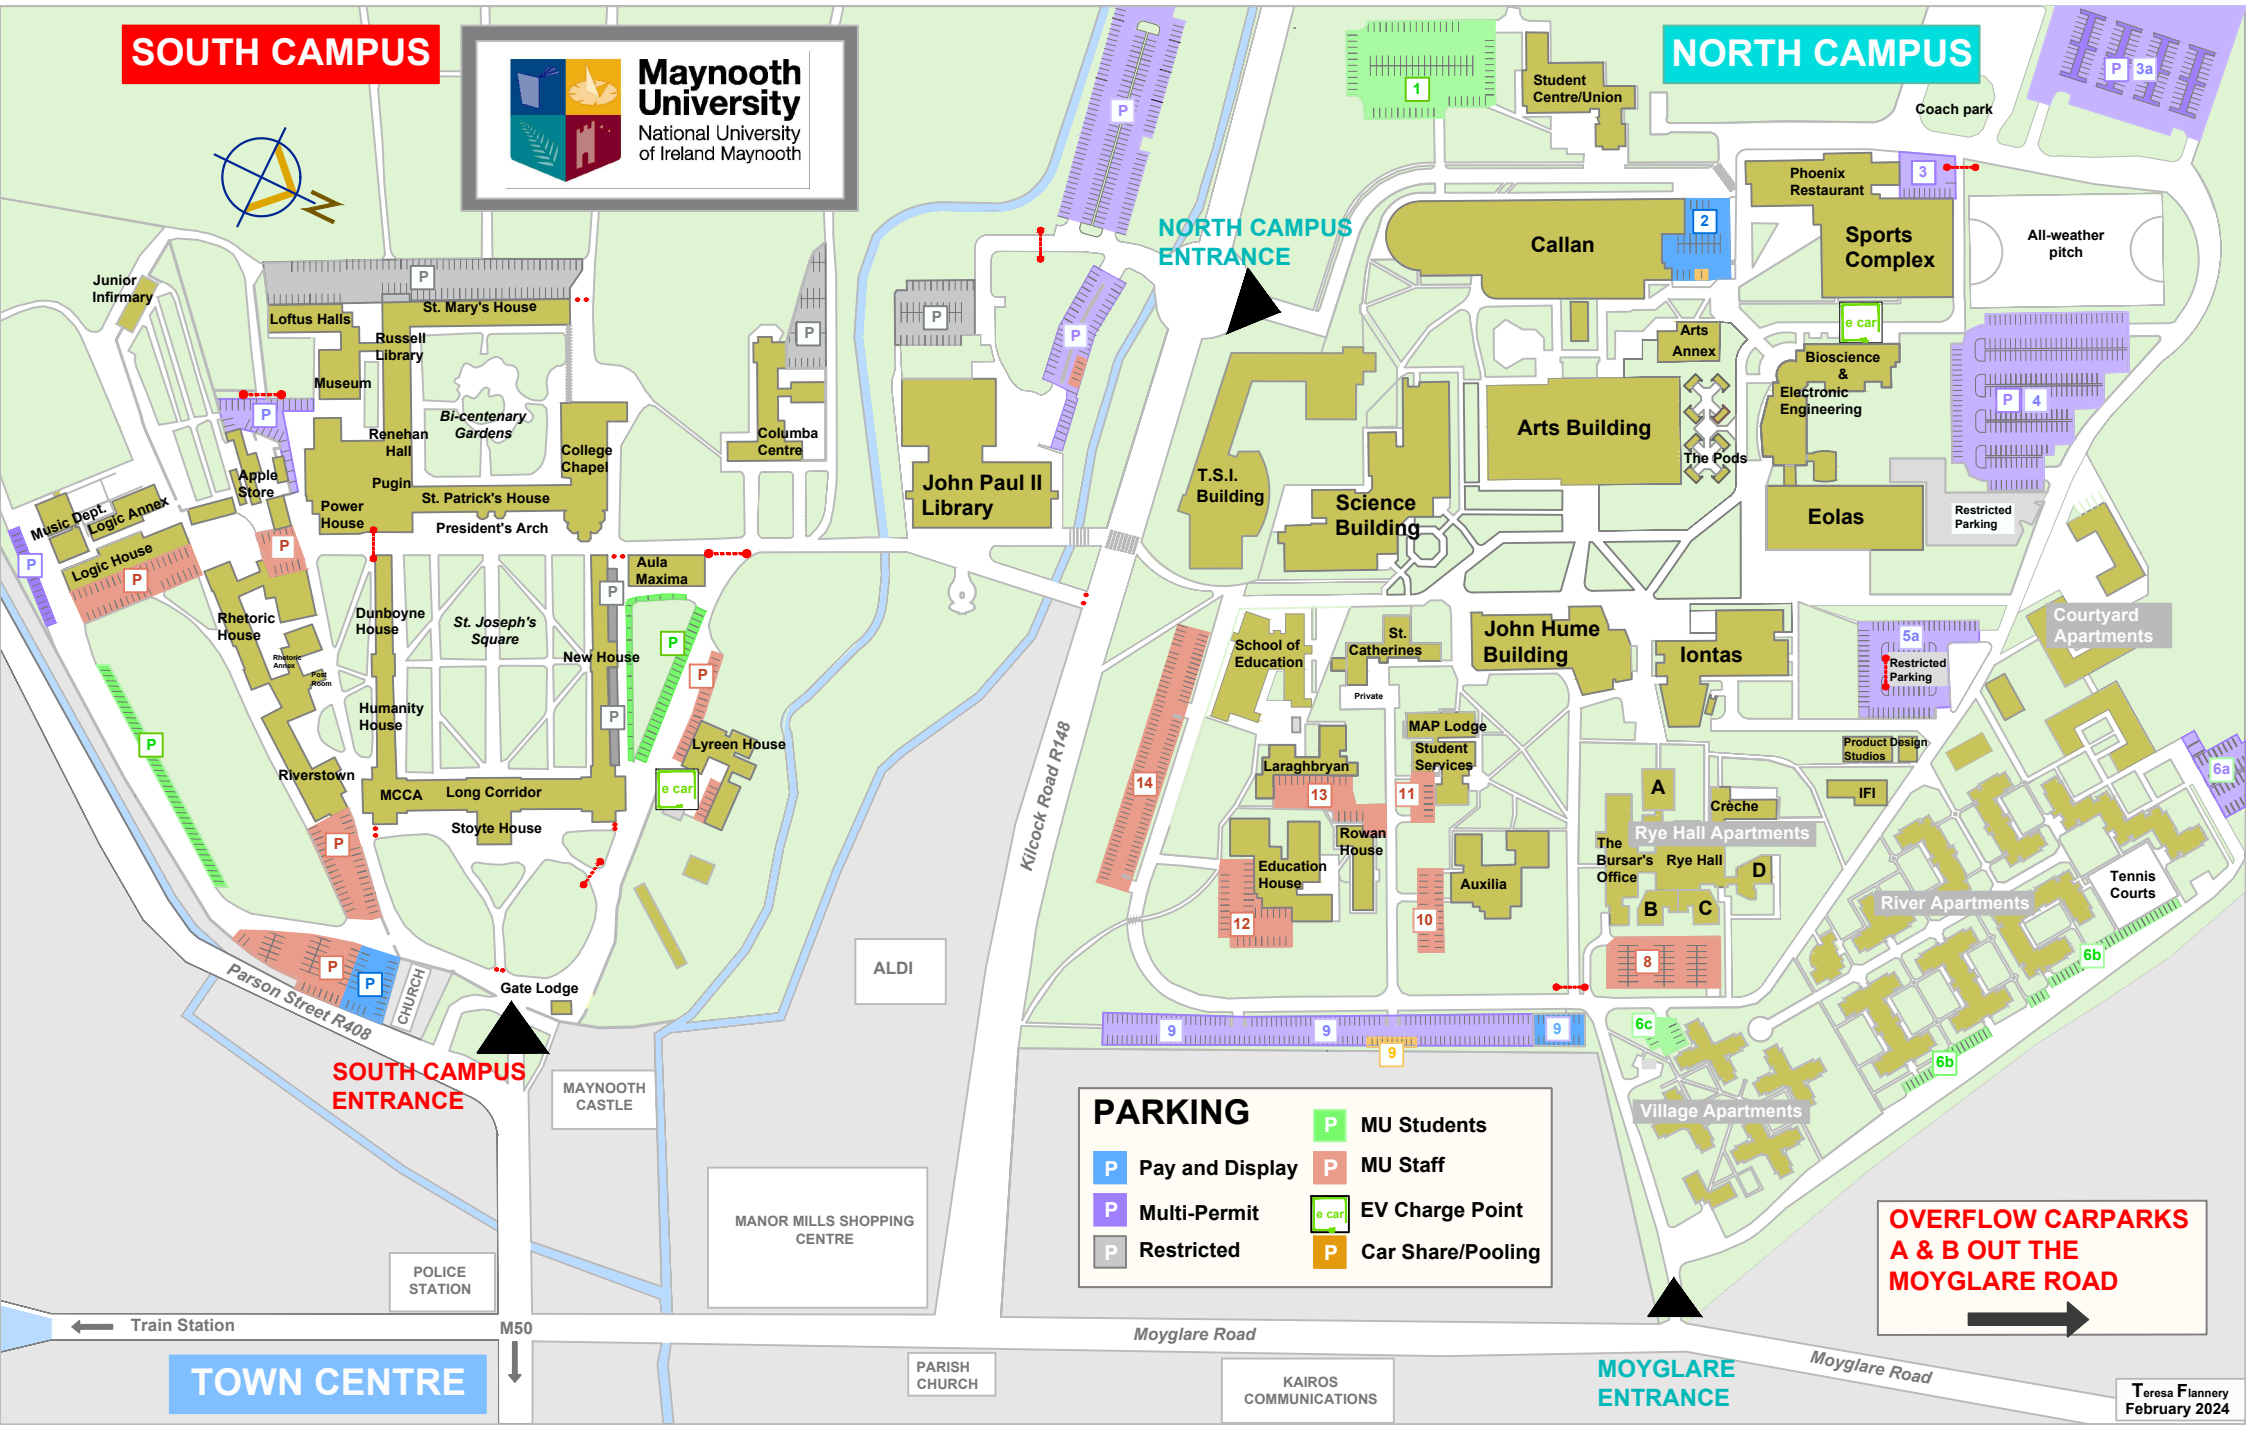

SOUTH CAMPUS

Maynooth University
National University of Ireland Maynooth

NORTH CAMPUS

PARKING

	MU Students
	Pay and Display
	Multi-Permit
	Restricted
	MU Staff
	EV Charge Point
	Car Share/Pooling

**OVERFLOW CARPARKS
A & B OUT THE
MOYGLARE ROAD**

TOWN CENTRE

MOYGLARE ENTRANCE