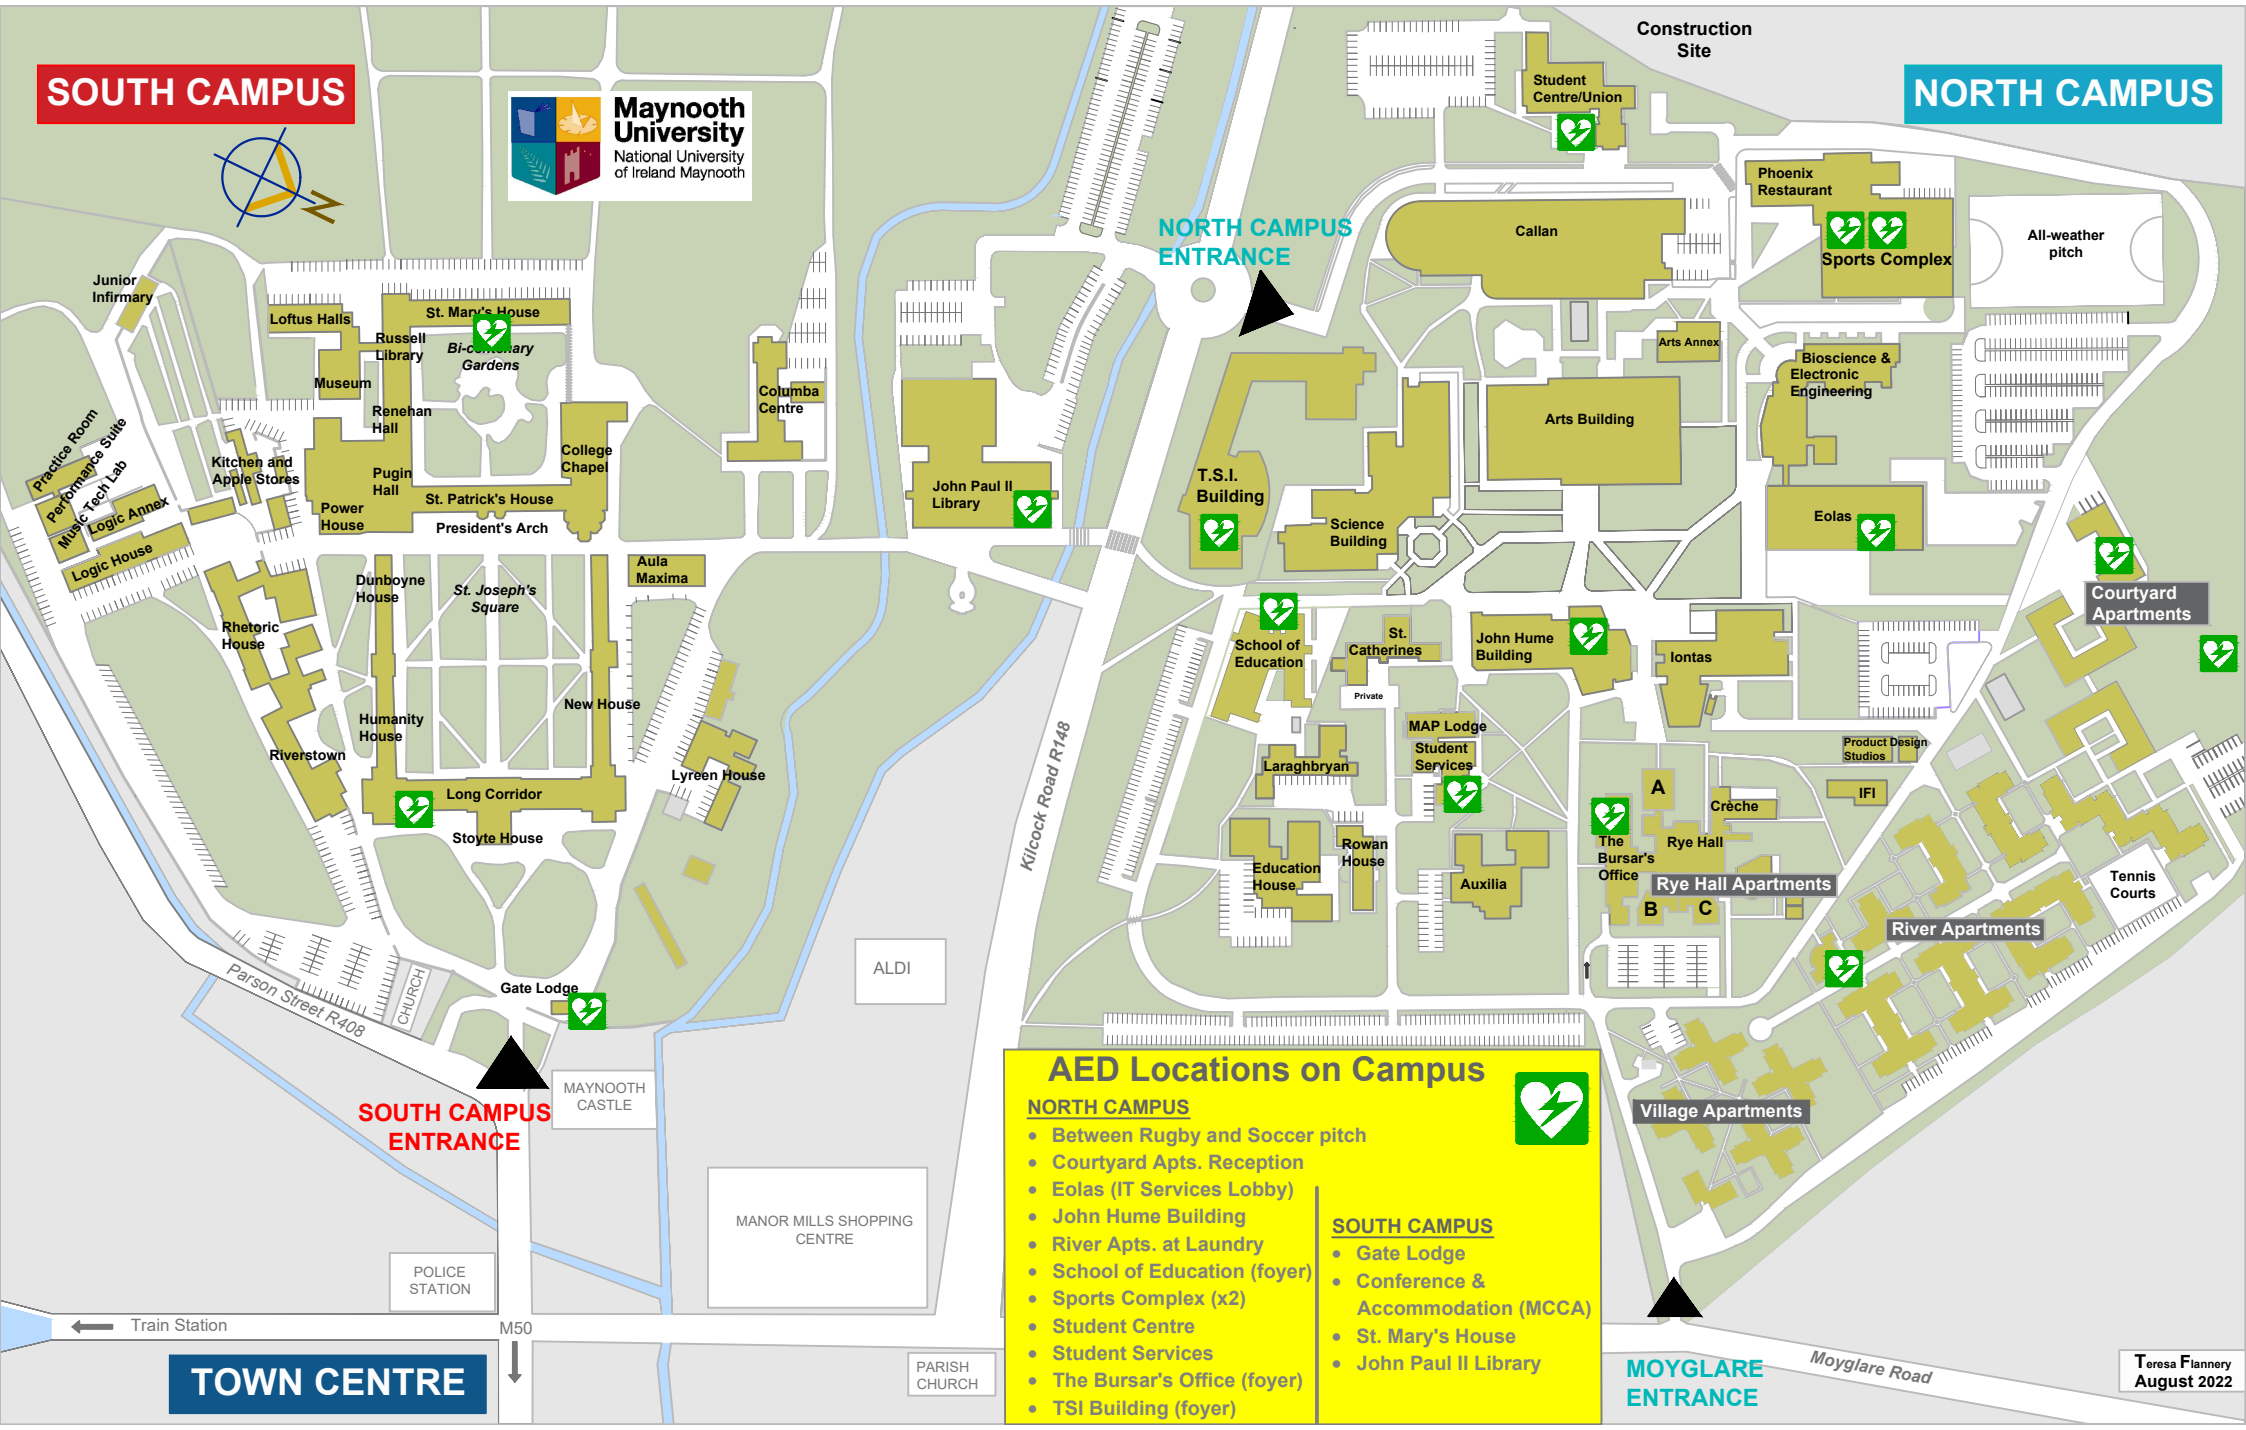

SOUTH CAMPUS

NORTH CAMPUS

NORTH CAMPUS ENTRANCE

SOUTH CAMPUS ENTRANCE

MOYGLARE ENTRANCE

AED Locations on Campus

NORTH CAMPUS

- Between Rugby and Soccer pitch
- Courtyard Apts. Reception
- Eolas (IT Services Lobby)
- John Hume Building
- River Apts. at Laundry
- School of Education (foyer)
- Sports Complex (x2)
- Student Centre
- Student Services
- The Bursar's Office (foyer)
- TSI Building (foyer)

SOUTH CAMPUS

- Gate Lodge
- Conference & Accommodation (MCCA)
- St. Mary's House
- John Paul II Library

TOWN CENTRE